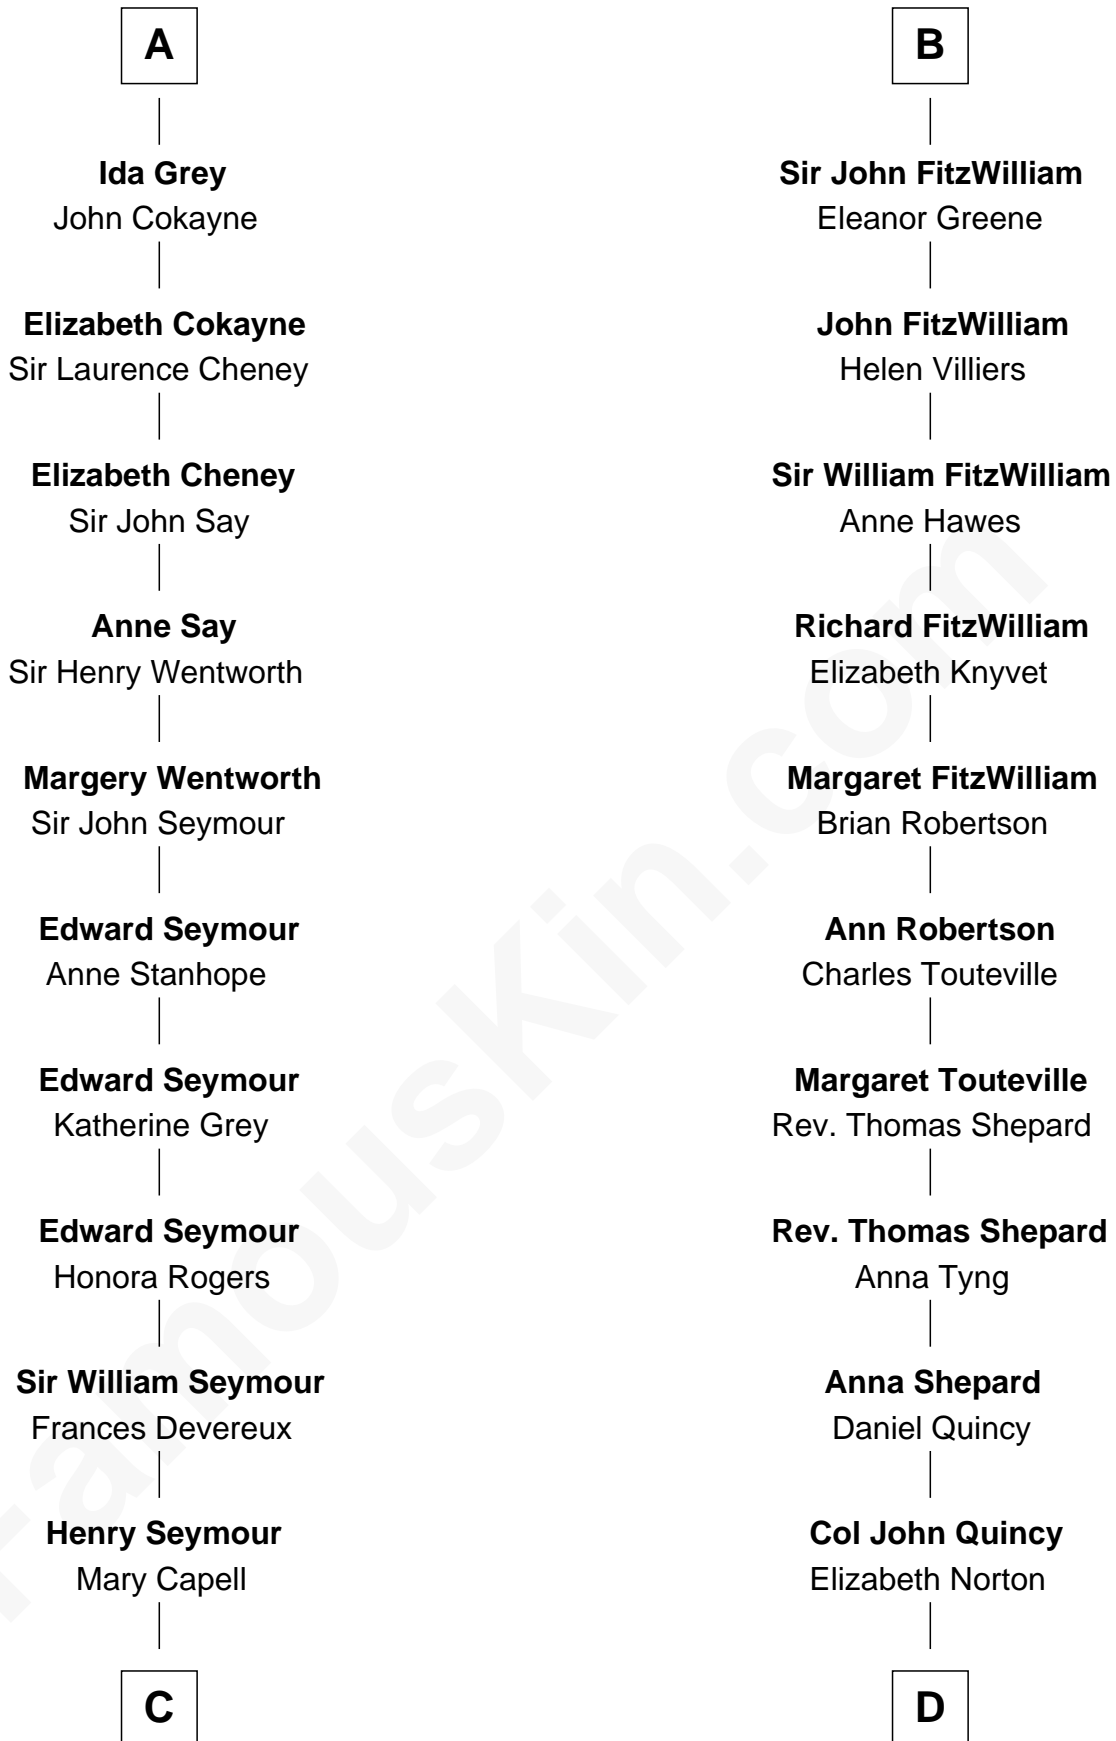

FamousKin.com

Relationship Chart of

Lt. Gen. James Brudenell

Leader of the "Charge of the Light Brigade"

18th cousin 3 times removed of

Abigail (Smith) Adams

First Lady of President John Adams

FamousKin.com