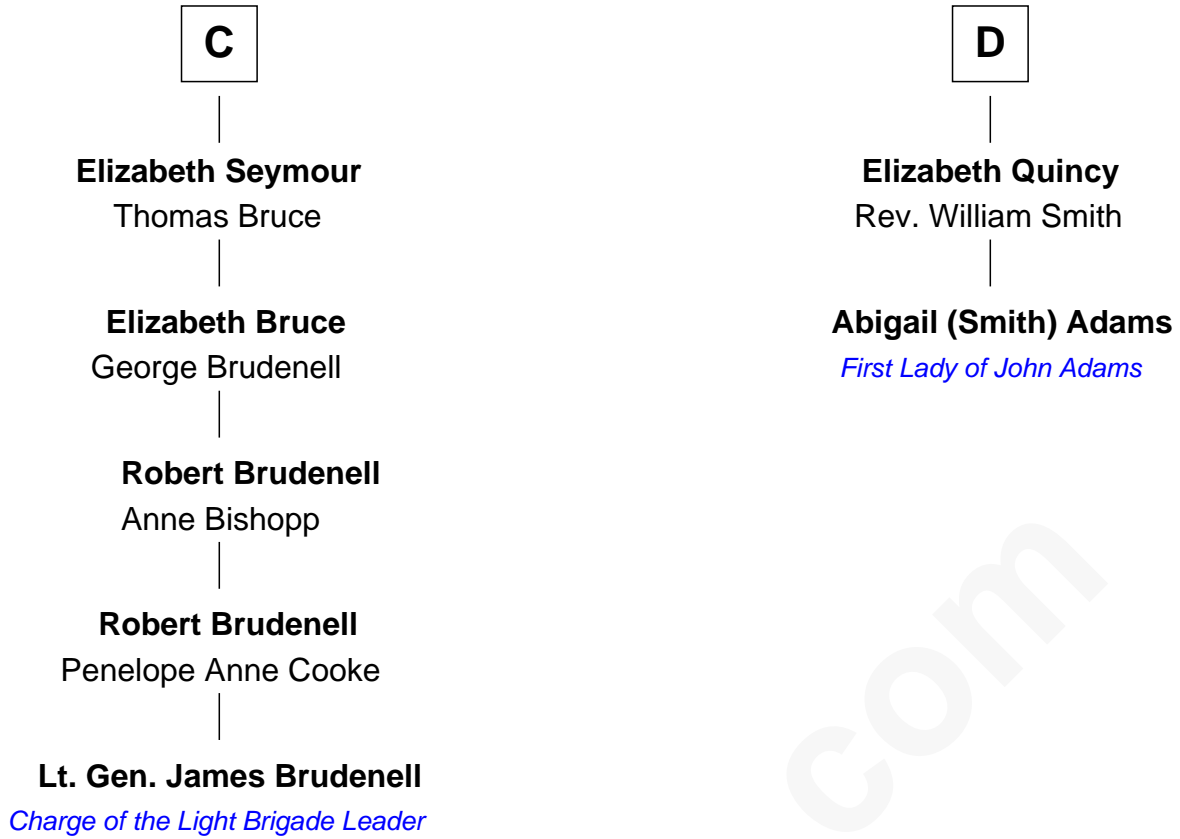

FamousKin.com

Relationship Chart of

Lt. Gen. James Brudenell

Leader of the "Charge of the Light Brigade"

18th cousin 3 times removed of

Abigail (Smith) Adams

First Lady of President John Adams

FamousKin.com