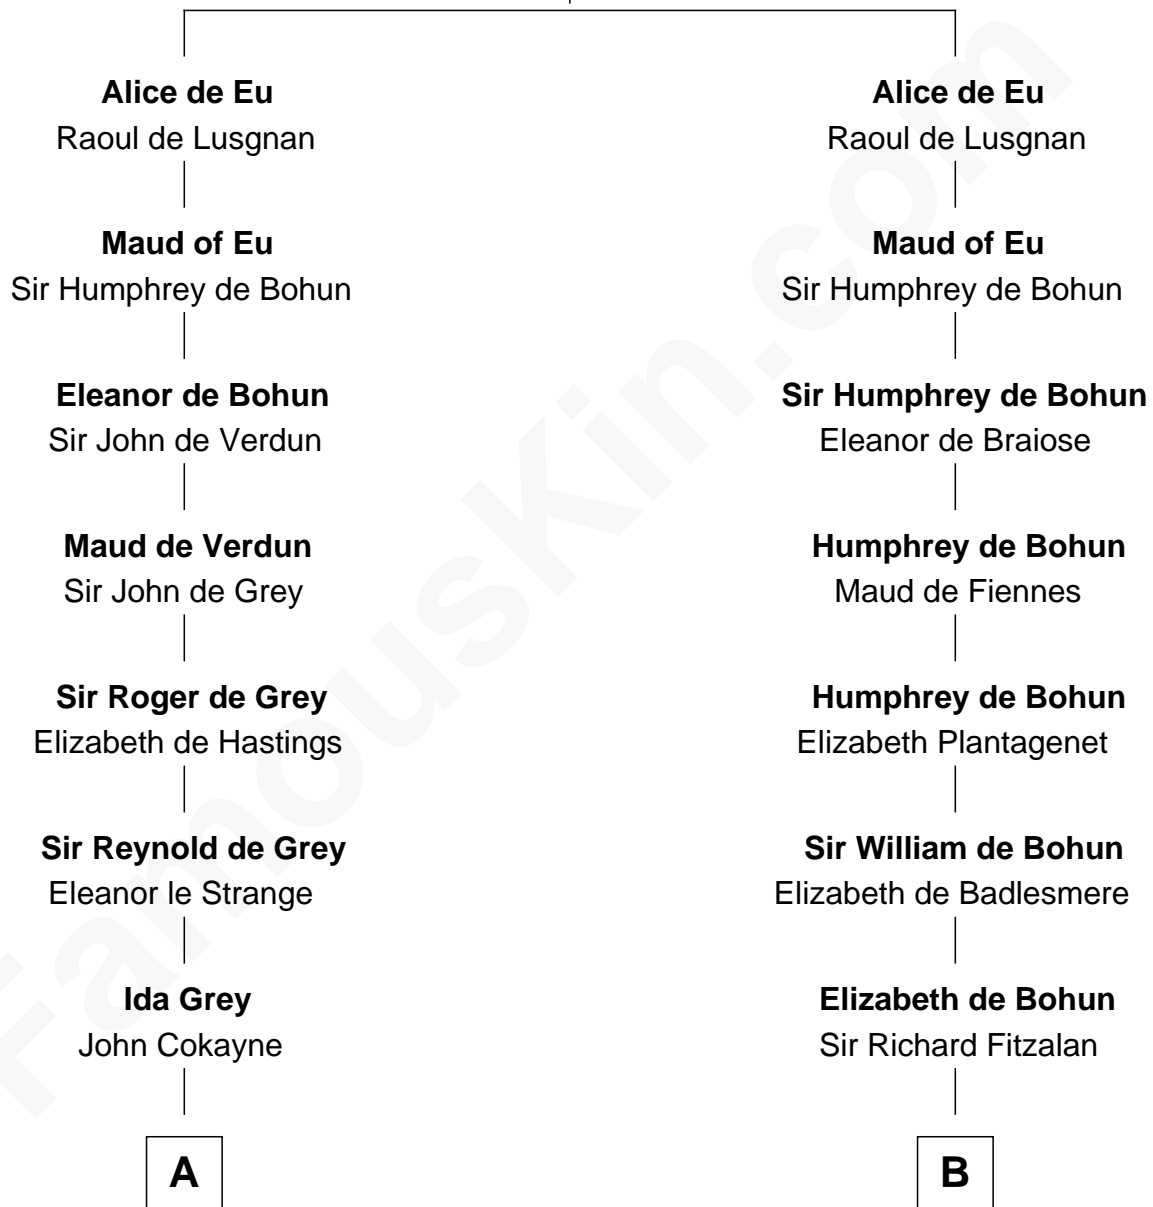

FamousKin.com Relationship Chart of

Lt. Gen. James Brudenell

Leader of the "Charge of the Light Brigade"

20th cousin of

Abigail (Smith) Adams

First Lady of President John Adams

Henri de Eu
Maud de Warenne

C

Elizabeth Bruce
George Brudenell

Robert Brudenell
Anne Bishopp

Robert Brudenell
Penelope Anne Cooke

Lt. Gen. James Brudenell
Charge of the Light Brigade Leader

D

Anna Shepard
Daniel Quincy

Col John Quincy
Elizabeth Norton