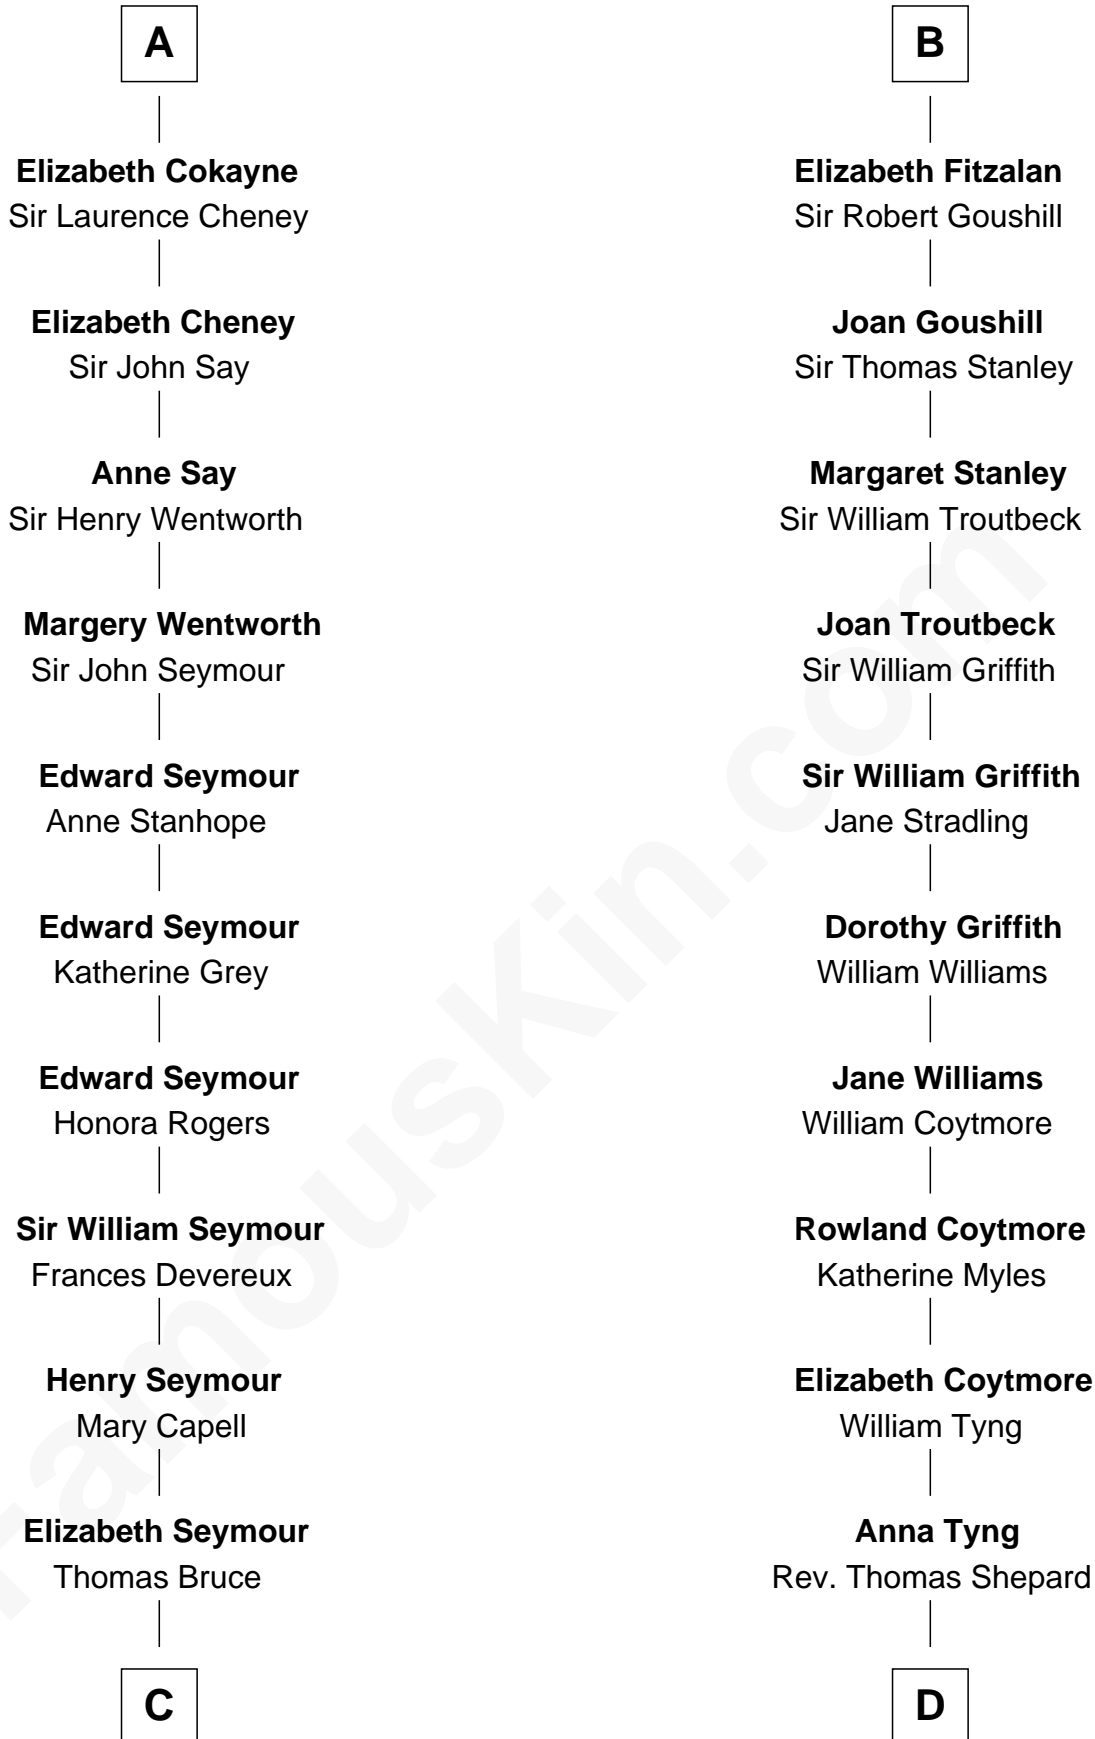

FamousKin.com Relationship Chart of

Lt. Gen. James Brudenell

Leader of the "Charge of the Light Brigade"

20th cousin of

Abigail (Smith) Adams

First Lady of President John Adams

Henri de Eu
Maud de Warenne

C

Elizabeth Bruce
George Brudenell

Robert Brudenell
Anne Bishopp

Robert Brudenell
Penelope Anne Cooke

Lt. Gen. James Brudenell
Charge of the Light Brigade Leader

D

Anna Shepard
Daniel Quincy

Col John Quincy
Elizabeth Norton