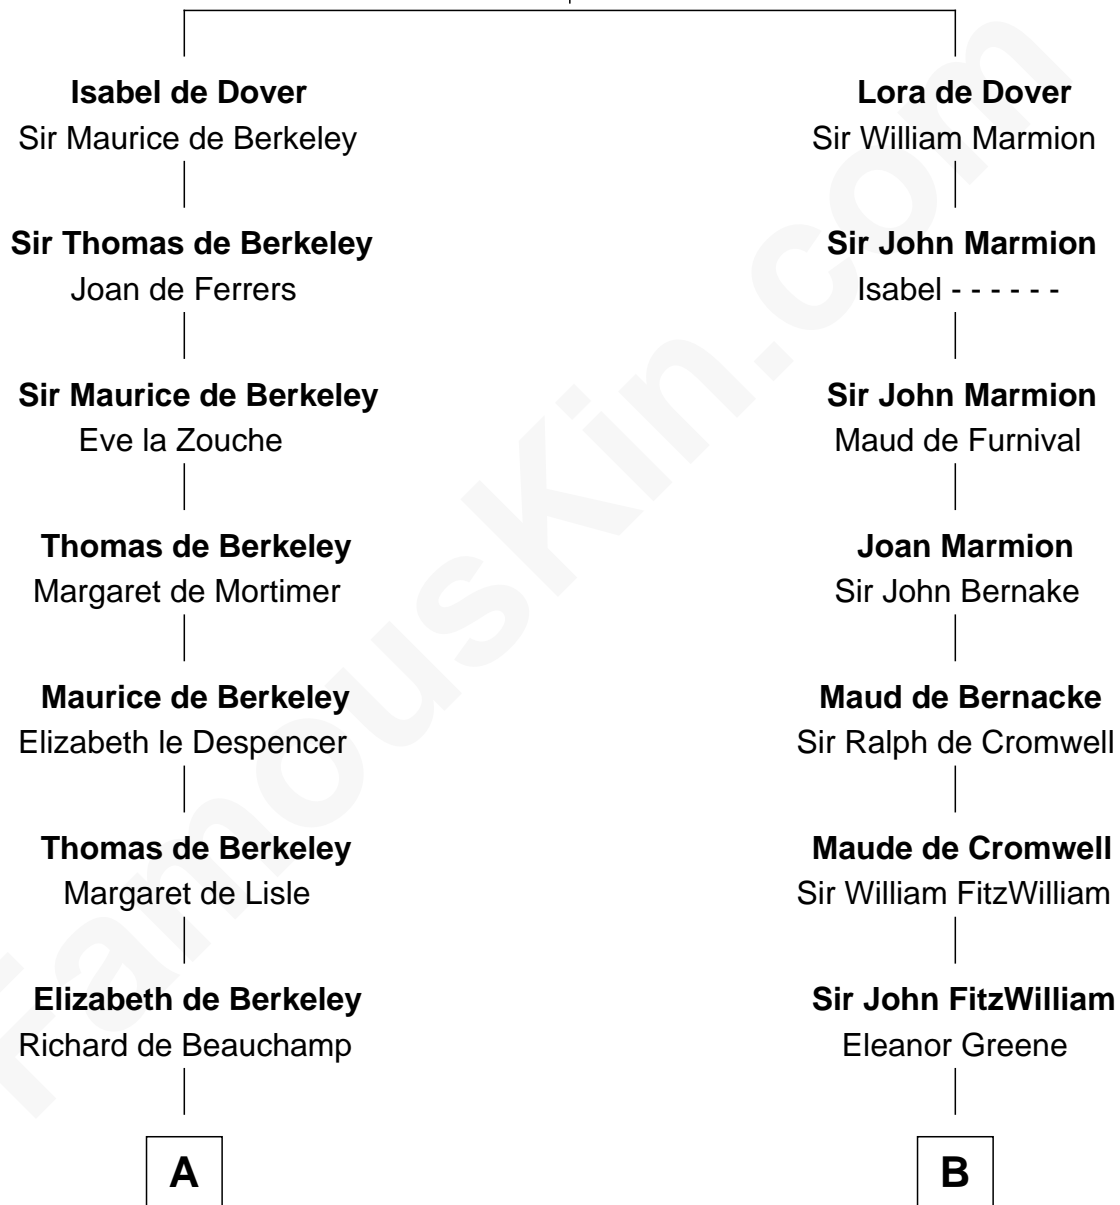

FamousKin.com

Relationship Chart of

Lt. Gen. James Brudenell

Leader of the "Charge of the Light Brigade"

17th cousin 3 times removed of

Abigail (Smith) Adams

First Lady of President John Adams

Sir Richard FitzRoy

Rose de Dover

C

—
Elizabeth Bruce
George Brudenell

—
Robert Brudenell
Anne Bishopp

—
Robert Brudenell
Penelope Anne Cooke

—
Lt. Gen. James Brudenell
Charge of the Light Brigade Leader

FamousKin.com