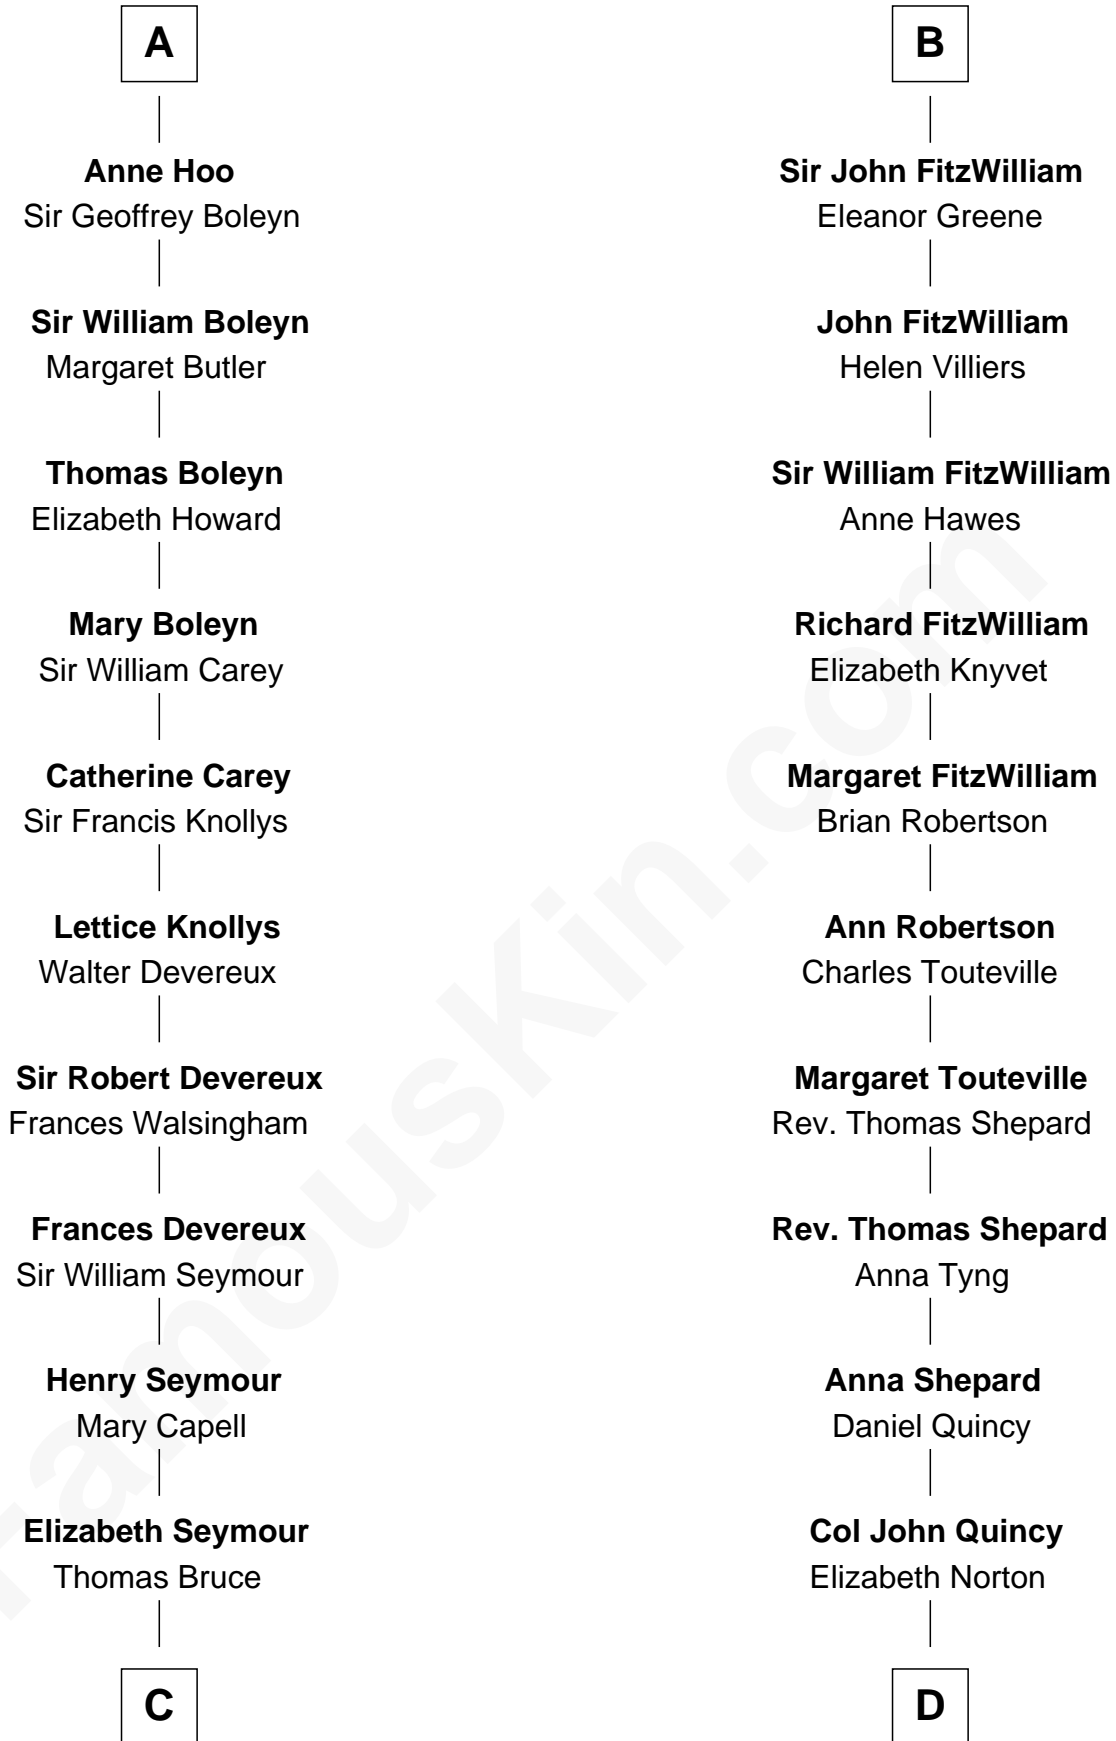

FamousKin.com Relationship Chart of

Lt. Gen. James Brudenell

Leader of the "Charge of the Light Brigade"

18th cousin 2 times removed of

Abigail (Smith) Adams

First Lady of President John Adams

C

Elizabeth Bruce
George Brudenell

Robert Brudenell
Anne Bishopp

Robert Brudenell
Penelope Anne Cooke

Lt. Gen. James Brudenell
Charge of the Light Brigade Leader

D

Elizabeth Quincy
Rev. William Smith

Abigail (Smith) Adams
First Lady of John Adams