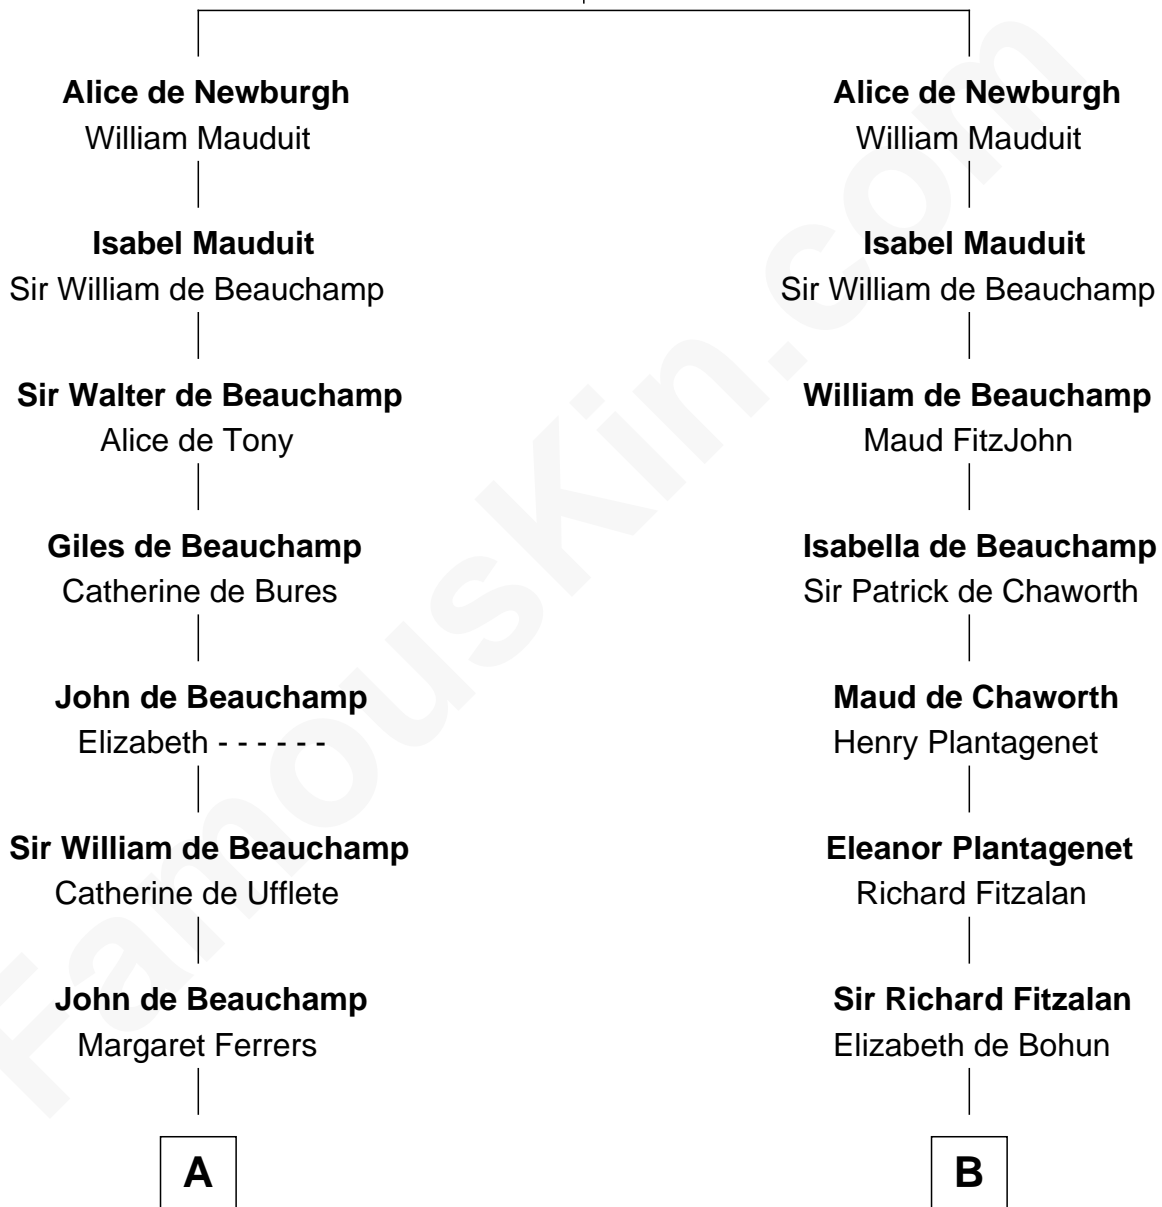

FamousKin.com

Relationship Chart of

Lt. Gen. James Brudenell

Leader of the "Charge of the Light Brigade"

19th cousin 1 time removed of

Abigail (Smith) Adams

First Lady of President John Adams

Waleran de Newburgh

Alice de Harcourt

C

Anne Bishopp
Robert Brudenell

Robert Brudenell
Penelope Anne Cooke

Lt. Gen. James Brudenell
Charge of the Light Brigade Leader

D

Anna Shepard
Daniel Quincy

Col John Quincy
Elizabeth Norton