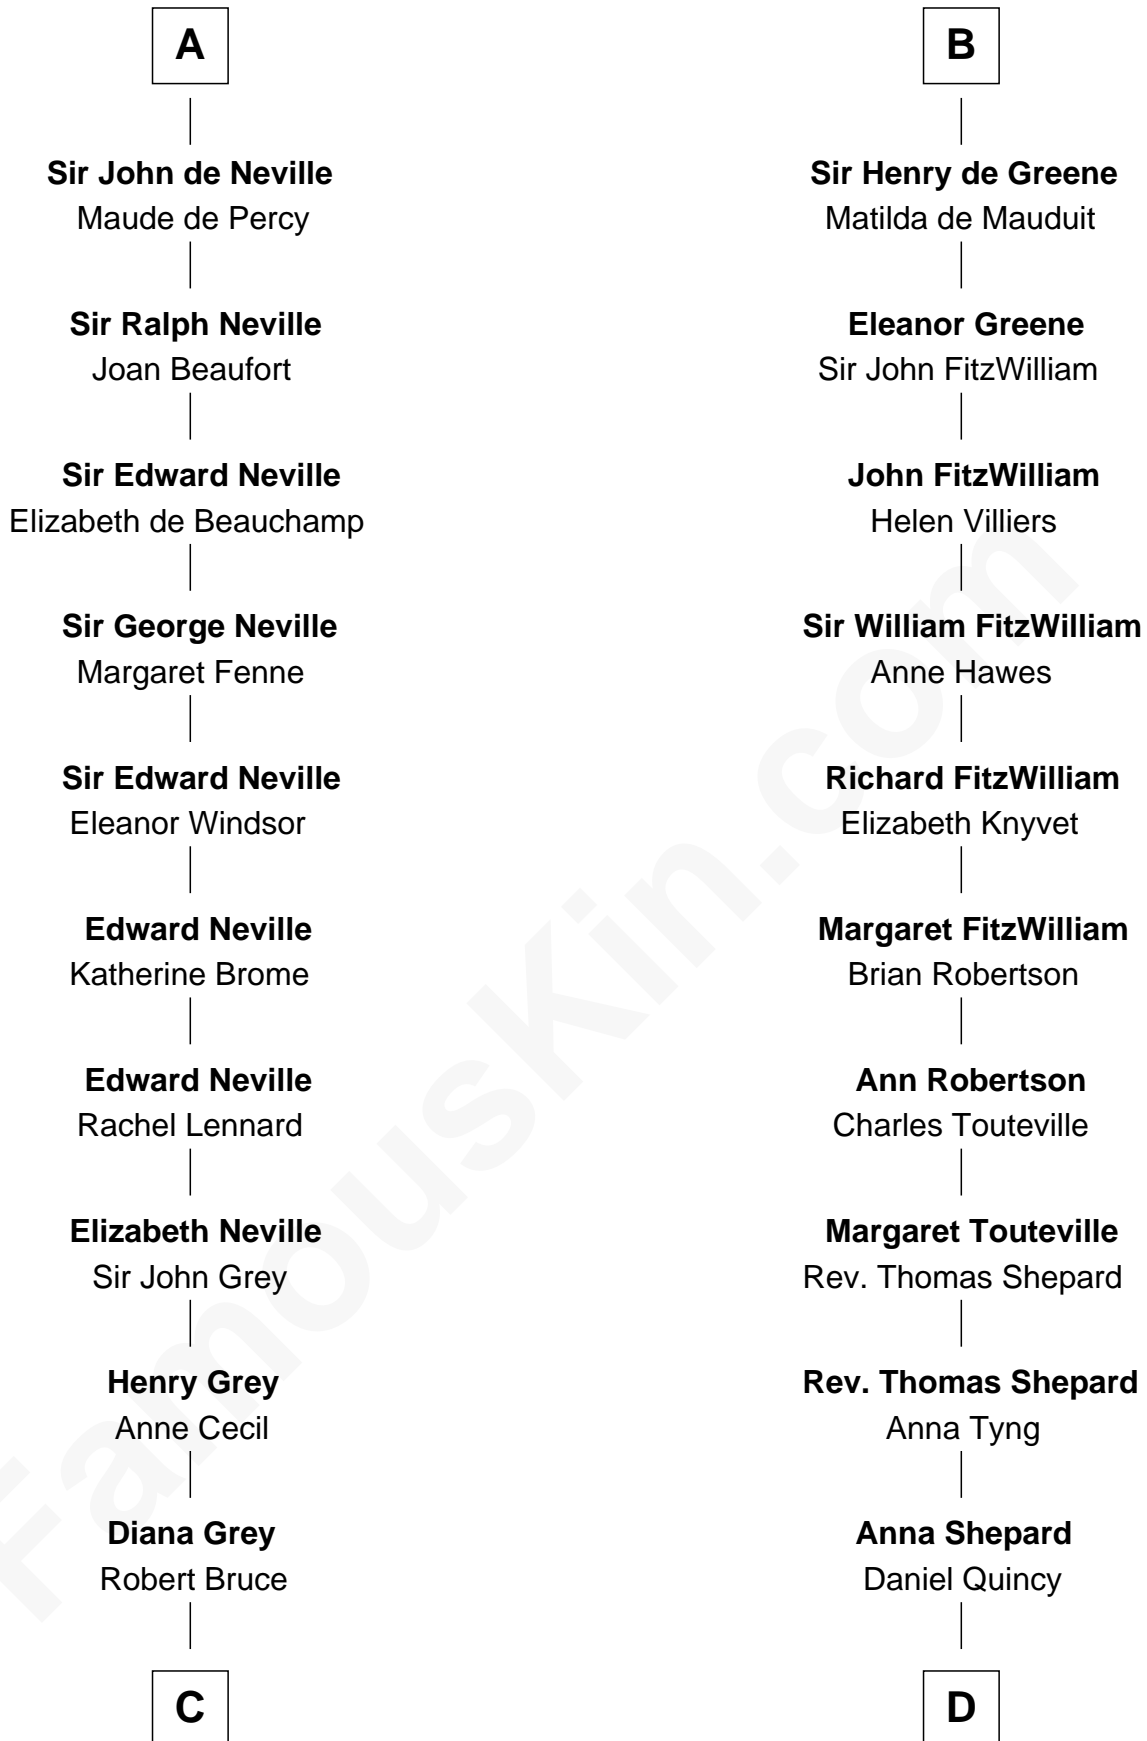

Aoife MacMurrough

Richard de Clare

Isabel de Clare

Sir William Marshal

Eva Marshal

William de Braiose

Eve de Braiose

Sir William de Cantilupe

Milicent de Cantilupe

Eudo la Zouche

Lucy Zouche

Thomas de Greene

Sir Henry Greene

Katherine Drayton

B

C

Thomas Bruce
Elizabeth Seymour

Elizabeth Bruce
George Brudenell

Robert Brudenell
Anne Bishopp

Robert Brudenell
Penelope Anne Cooke

Lt. Gen. James Brudenell
Charge of the Light Brigade Leader

D

Col John Quincy
Elizabeth Norton