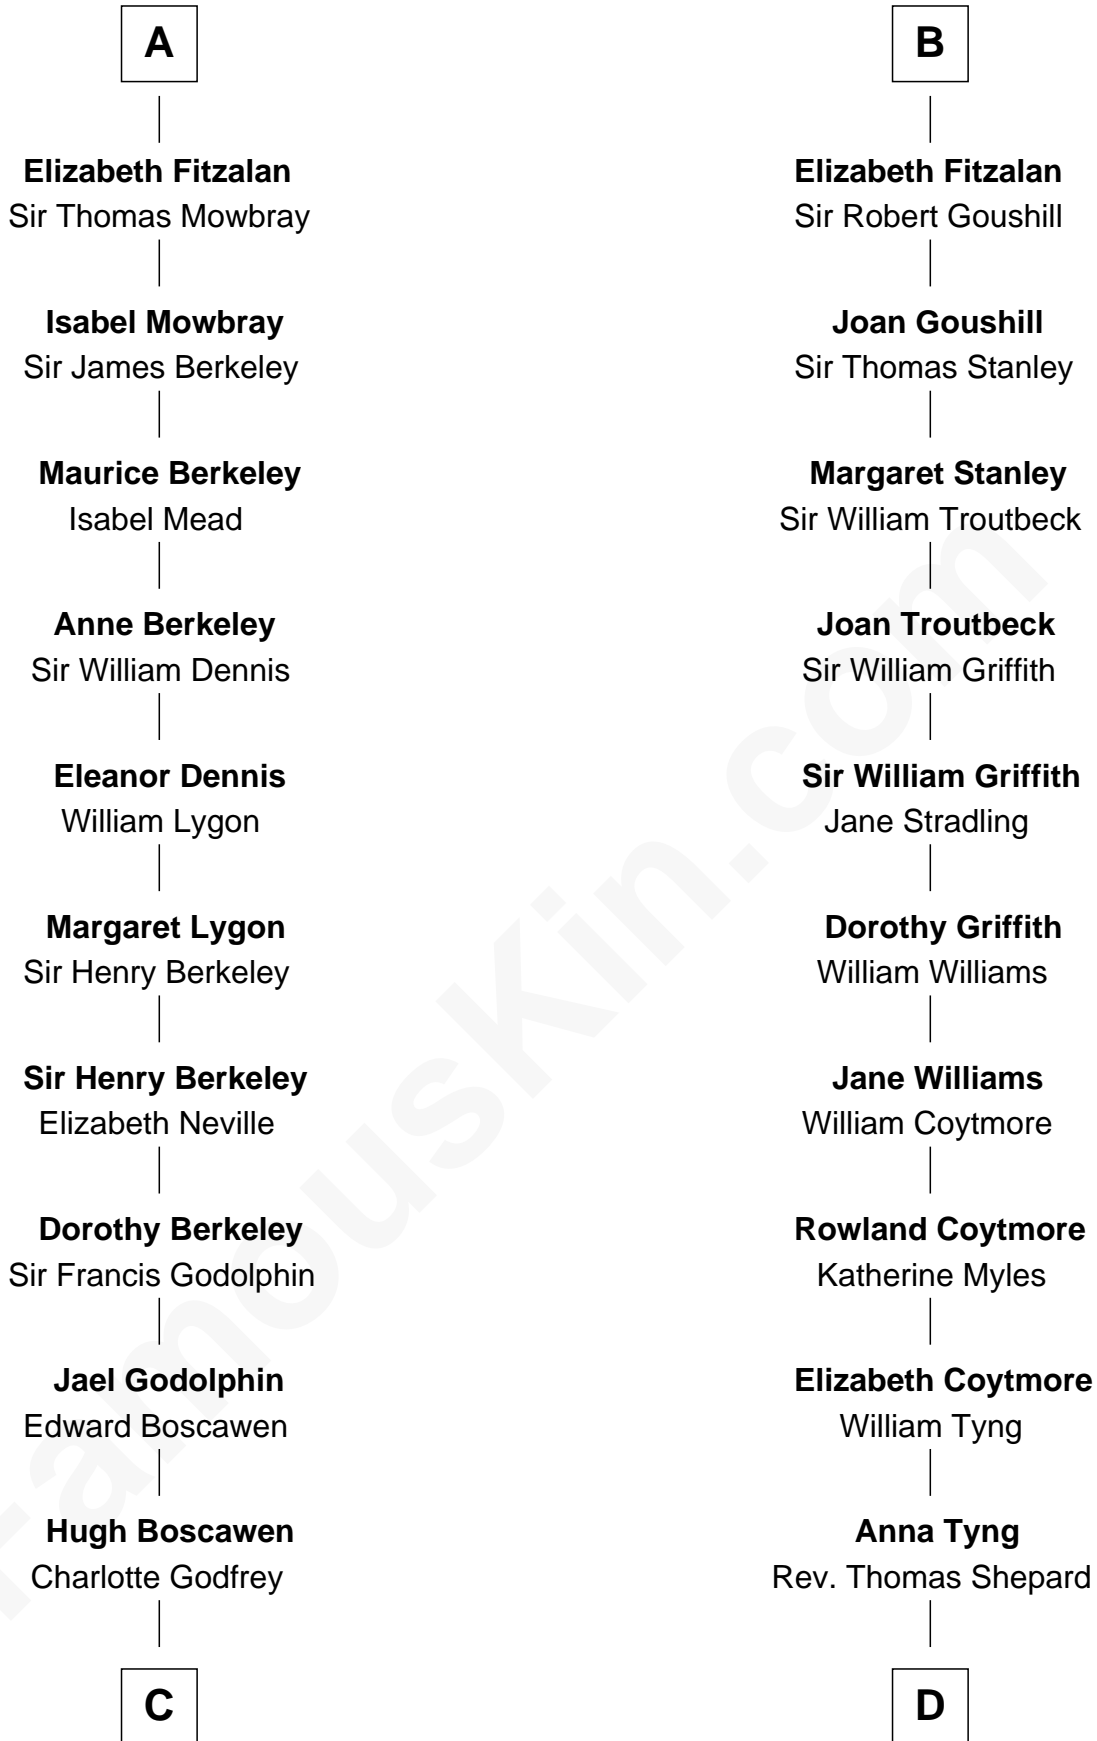

FamousKin.com

Relationship Chart of

Lt. Gen. James Brudenell
Leader of the "Charge of the Light Brigade"

20th cousin of

Abigail (Smith) Adams
First Lady of President John Adams

Robert de Bermingham

C

Anne Boscawen

Sir Cecil Bishopp

Anne Bishopp

Robert Brudenell

Robert Brudenell

Penelope Anne Cooke

Lt. Gen. James Brudenell

Charge of the Light Brigade Leader

D