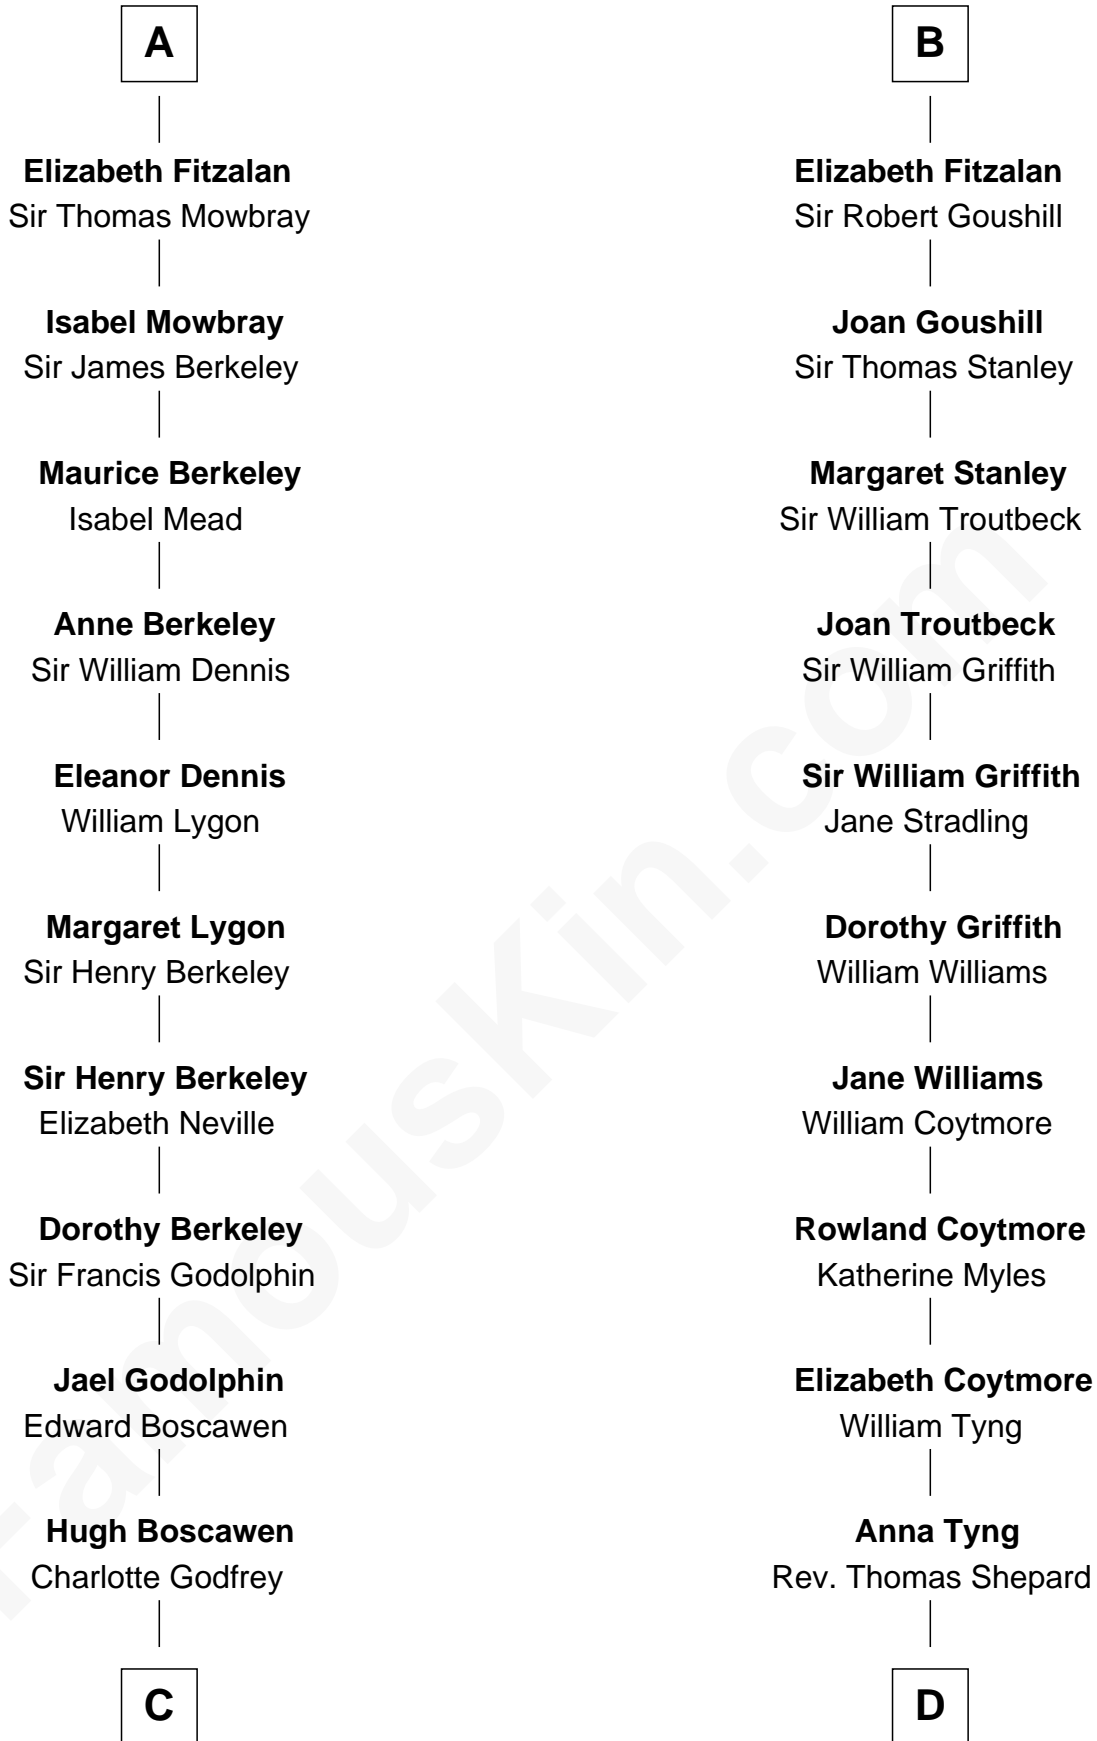

FamousKin.com

Relationship Chart of

Lt. Gen. James Brudenell

Leader of the "Charge of the Light Brigade"

20th cousin of

Abigail (Smith) Adams

First Lady of President John Adams

C

Anne Boscawen

Sir Cecil Bishopp

Anne Bishopp

Robert Brudenell

Robert Brudenell

Penelope Anne Cooke

Lt. Gen. James Brudenell

Charge of the Light Brigade Leader