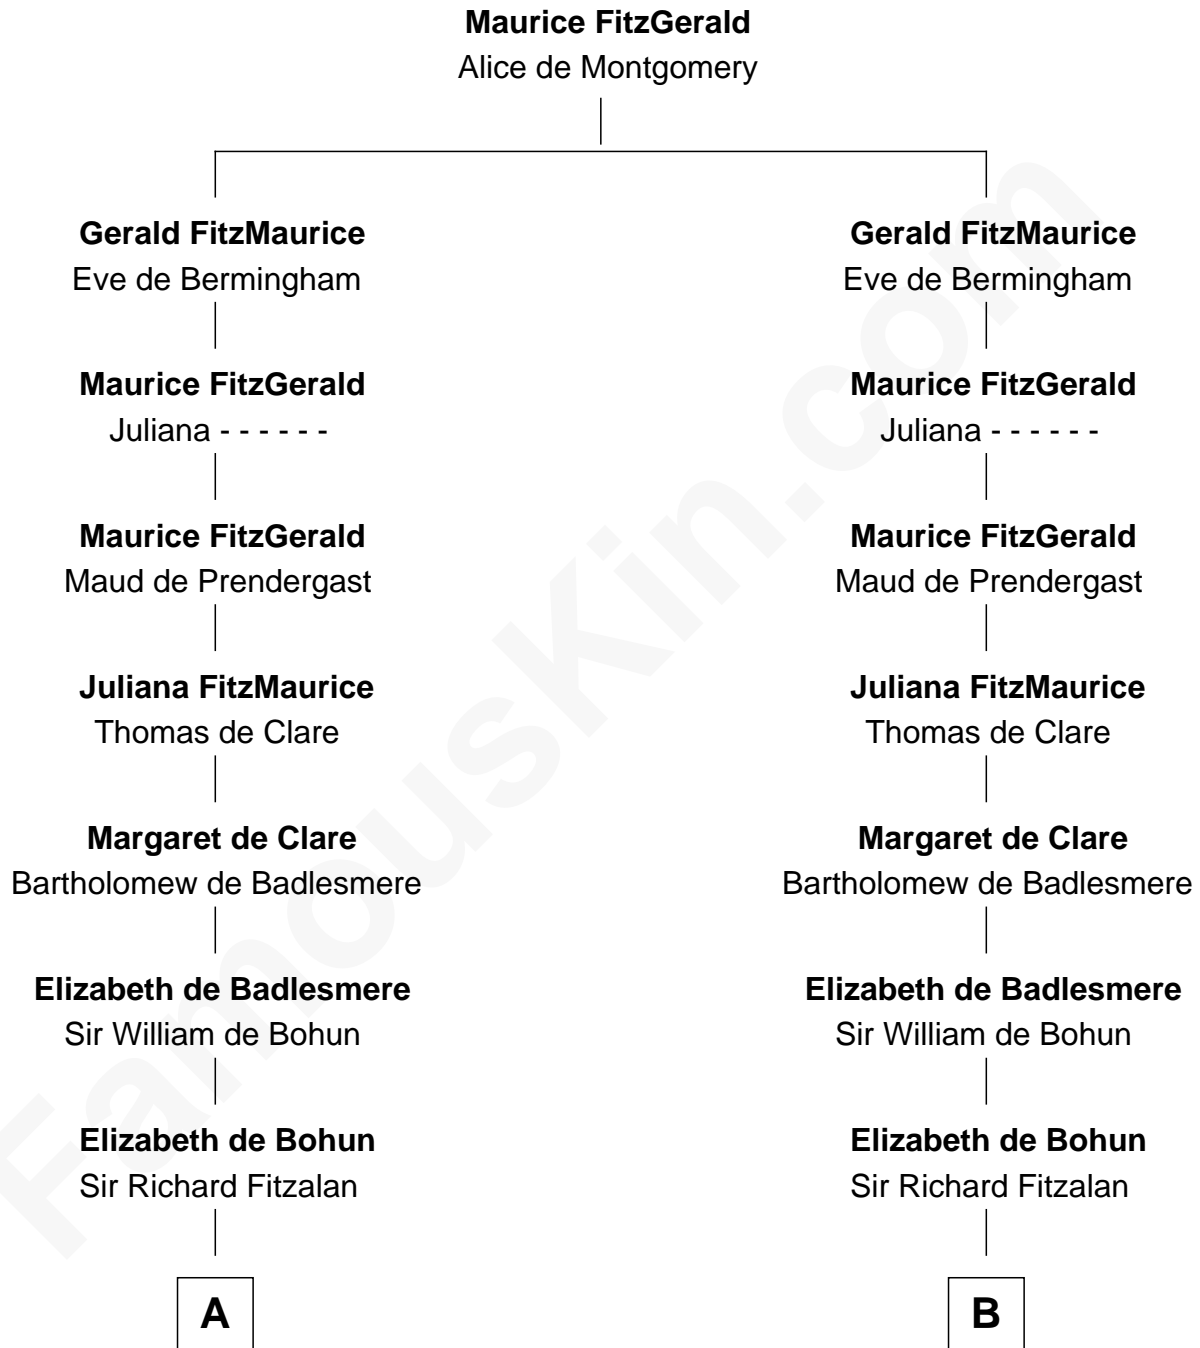

FamousKin.com

Relationship Chart of

Lt. Gen. James Brudenell

Leader of the "Charge of the Light Brigade"

20th cousin of

Abigail (Smith) Adams

First Lady of President John Adams

C

Anne Boscawen

Sir Cecil Bishopp

Anne Bishopp

Robert Brudenell

Robert Brudenell

Penelope Anne Cooke

Lt. Gen. James Brudenell

Charge of the Light Brigade Leader