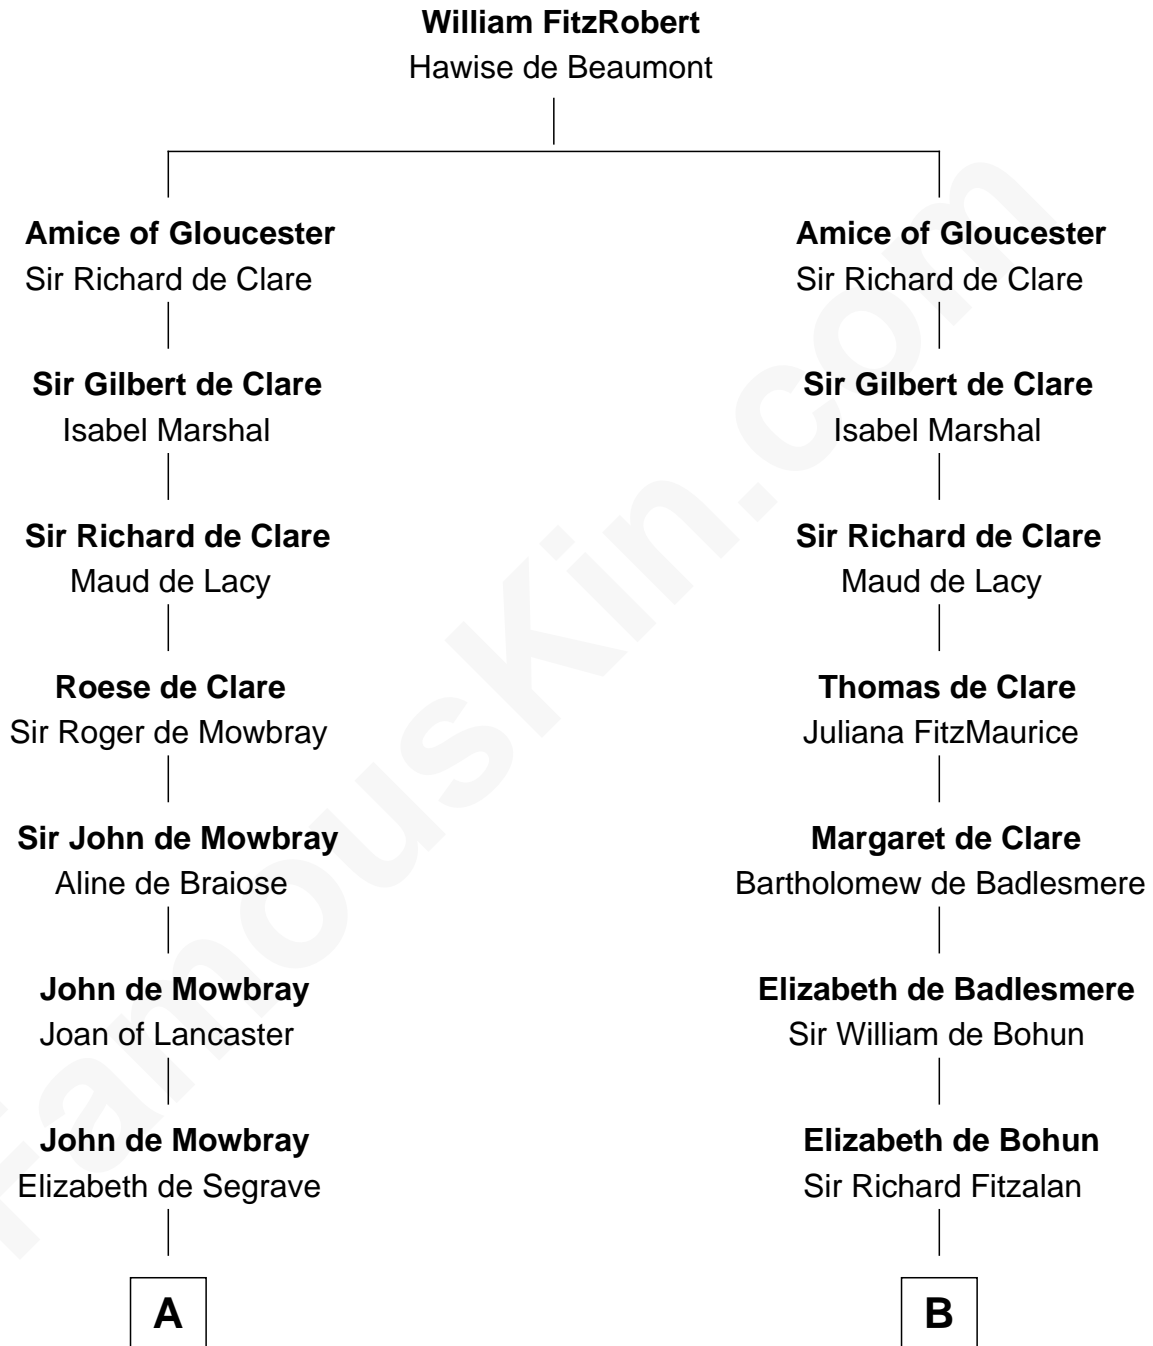

FamousKin.com

Relationship Chart of

Lt. Gen. James Brudenell

Leader of the "Charge of the Light Brigade"

20th cousin of

Abigail (Smith) Adams

First Lady of President John Adams

C

Anne Boscawen

Sir Cecil Bishopp

Anne Bishopp

Robert Brudenell

Robert Brudenell

Penelope Anne Cooke

Lt. Gen. James Brudenell

Charge of the Light Brigade Leader