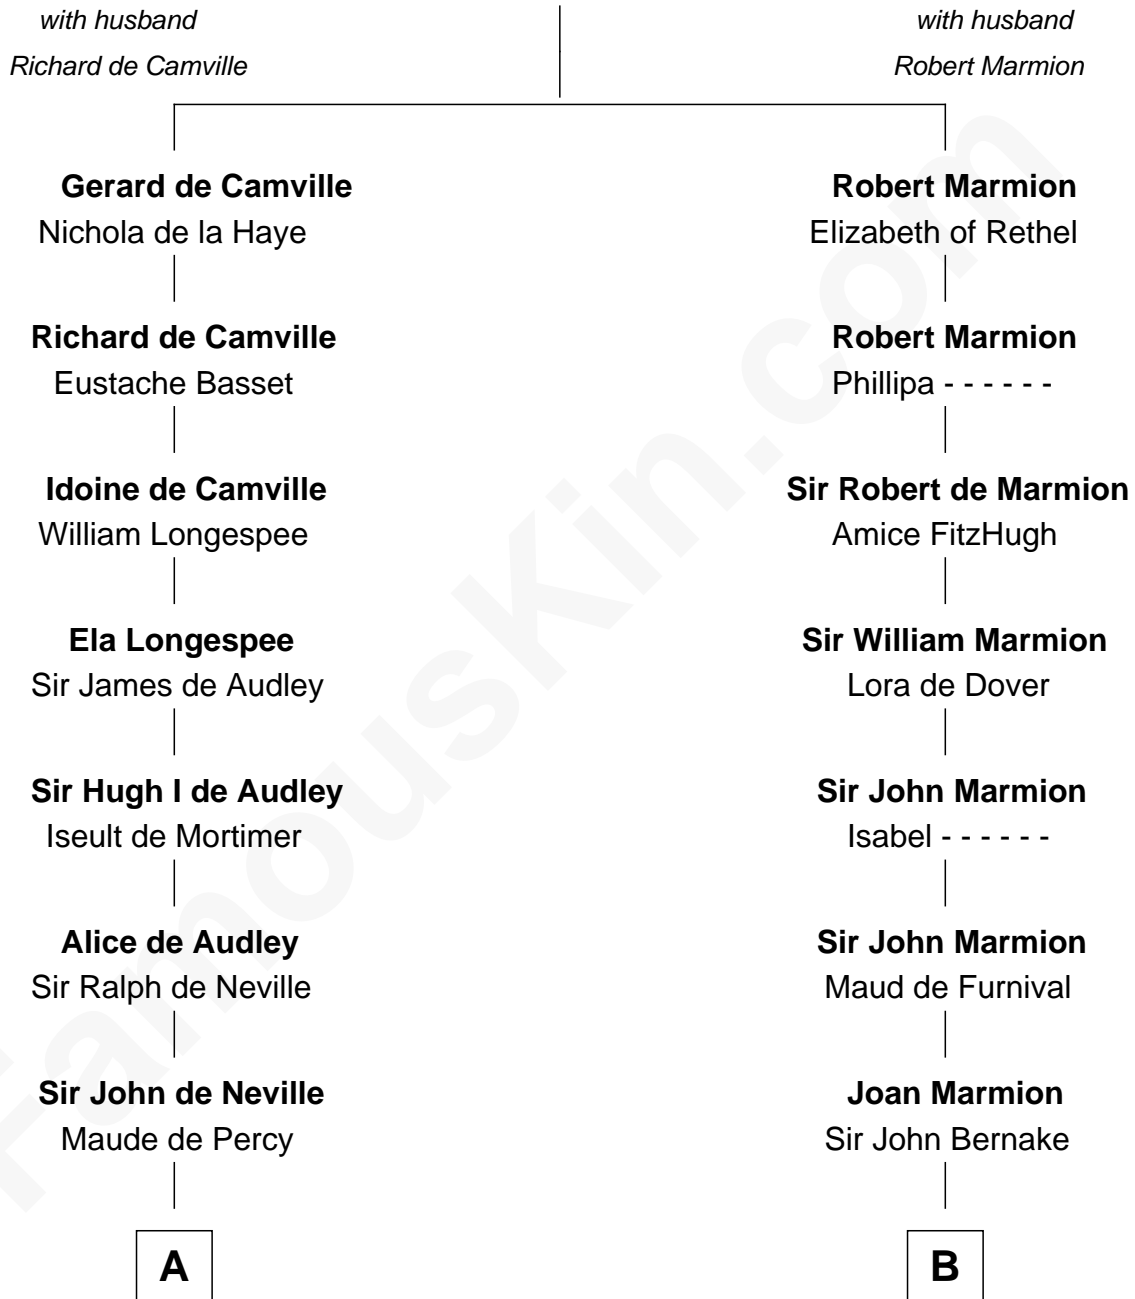

FamousKin.com

Relationship Chart of

Lt. Gen. James Brudenell

Leader of the "Charge of the Light Brigade"

20th cousin of

Abigail (Smith) Adams

First Lady of President John Adams

Miliscent of Rethel

C

Elizabeth Bruce
George Brudenell

Robert Brudenell
Anne Bishopp

Robert Brudenell
Penelope Anne Cooke

Lt. Gen. James Brudenell
Charge of the Light Brigade Leader

D

Anna Shepard
Daniel Quincy

Col John Quincy
Elizabeth Norton