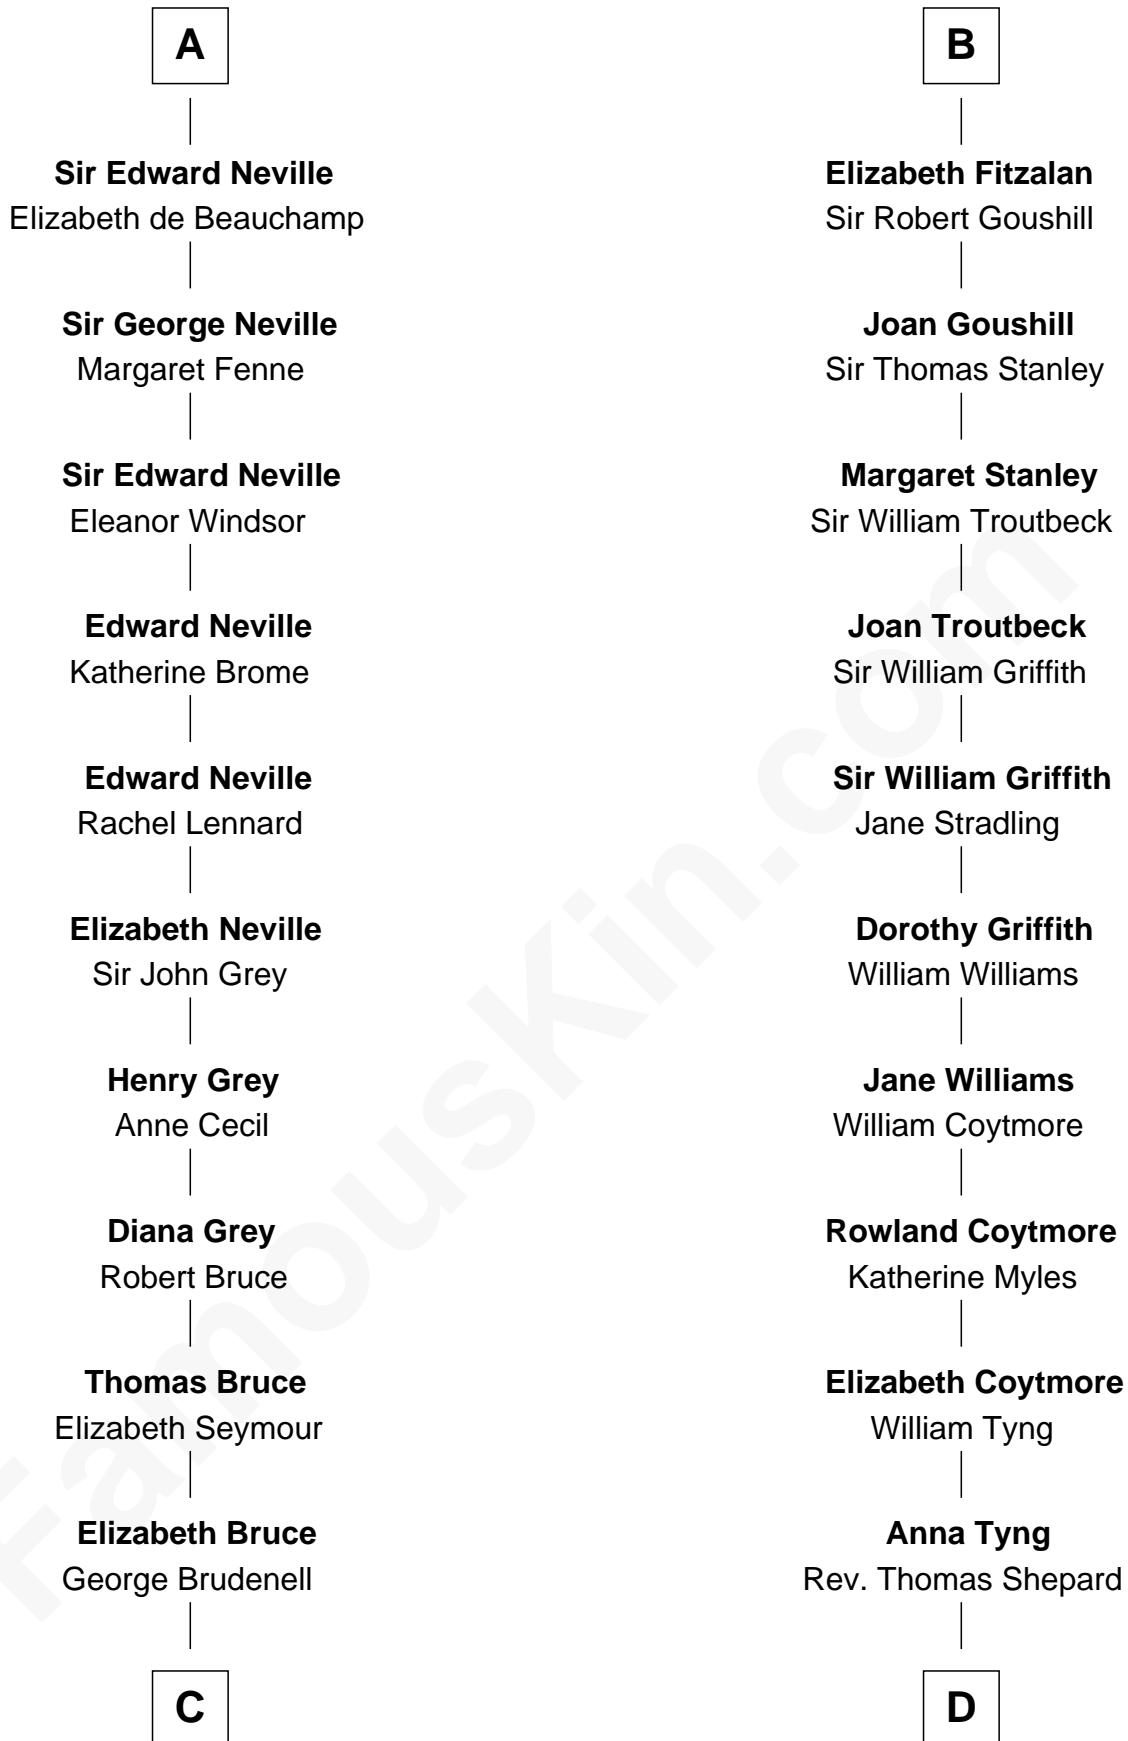

FamousKin.com

Relationship Chart of

Lt. Gen. James Brudenell

Leader of the "Charge of the Light Brigade"

19th cousin 1 time removed of

Abigail (Smith) Adams

First Lady of President John Adams

C