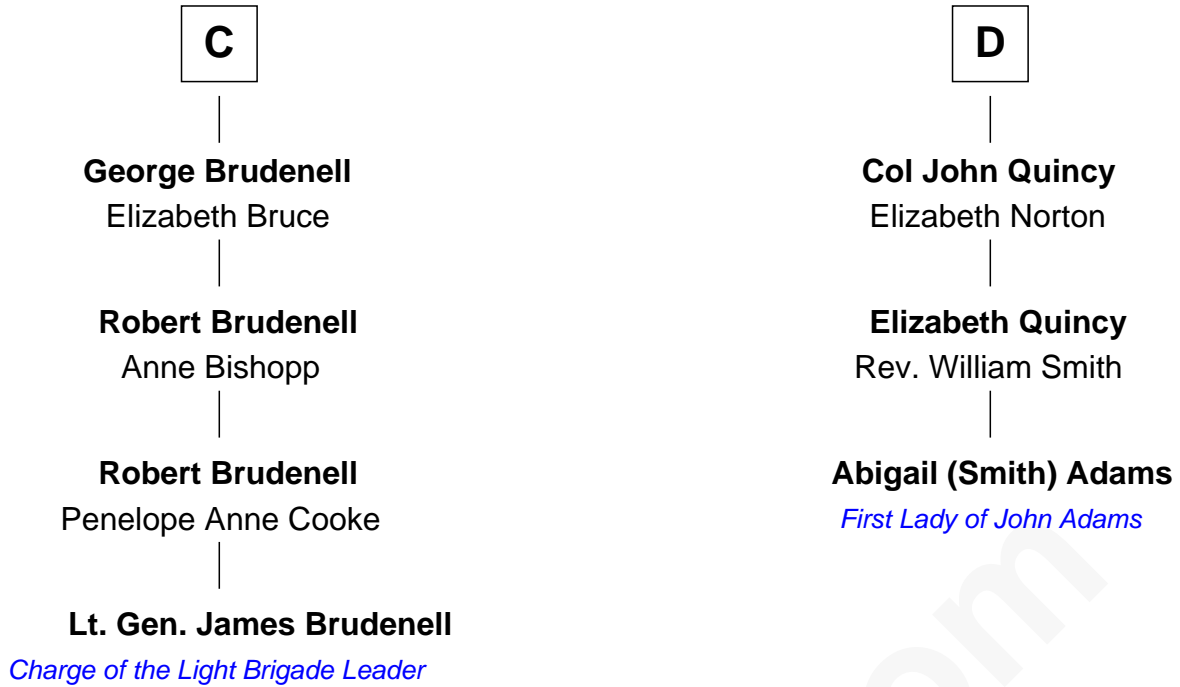

FamousKin.com

Relationship Chart of

Lt. Gen. James Brudenell

Leader of the "Charge of the Light Brigade"

19th cousin 1 time removed of

Abigail (Smith) Adams

First Lady of President John Adams

FamousKin.com