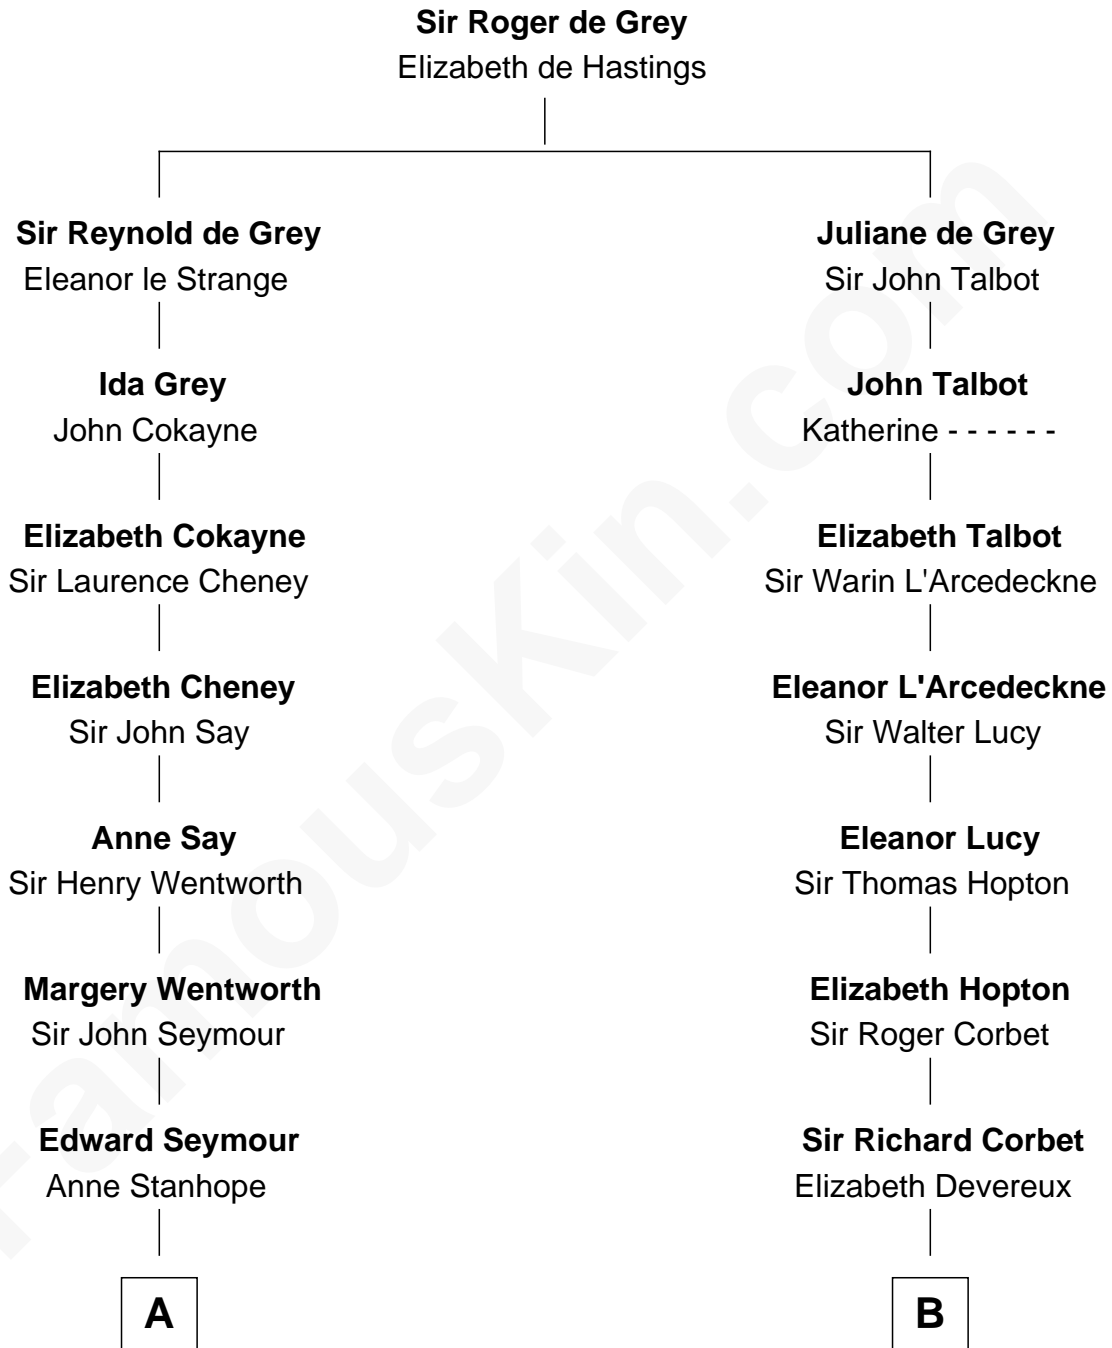

FamousKin.com Relationship Chart of

Lt. Gen. James Brudenell

Leader of the "Charge of the Light Brigade"

15th cousin 5 times removed of

Orson Welles

Radio, Stage, and Movie Actor

C

Henry Hill Welles