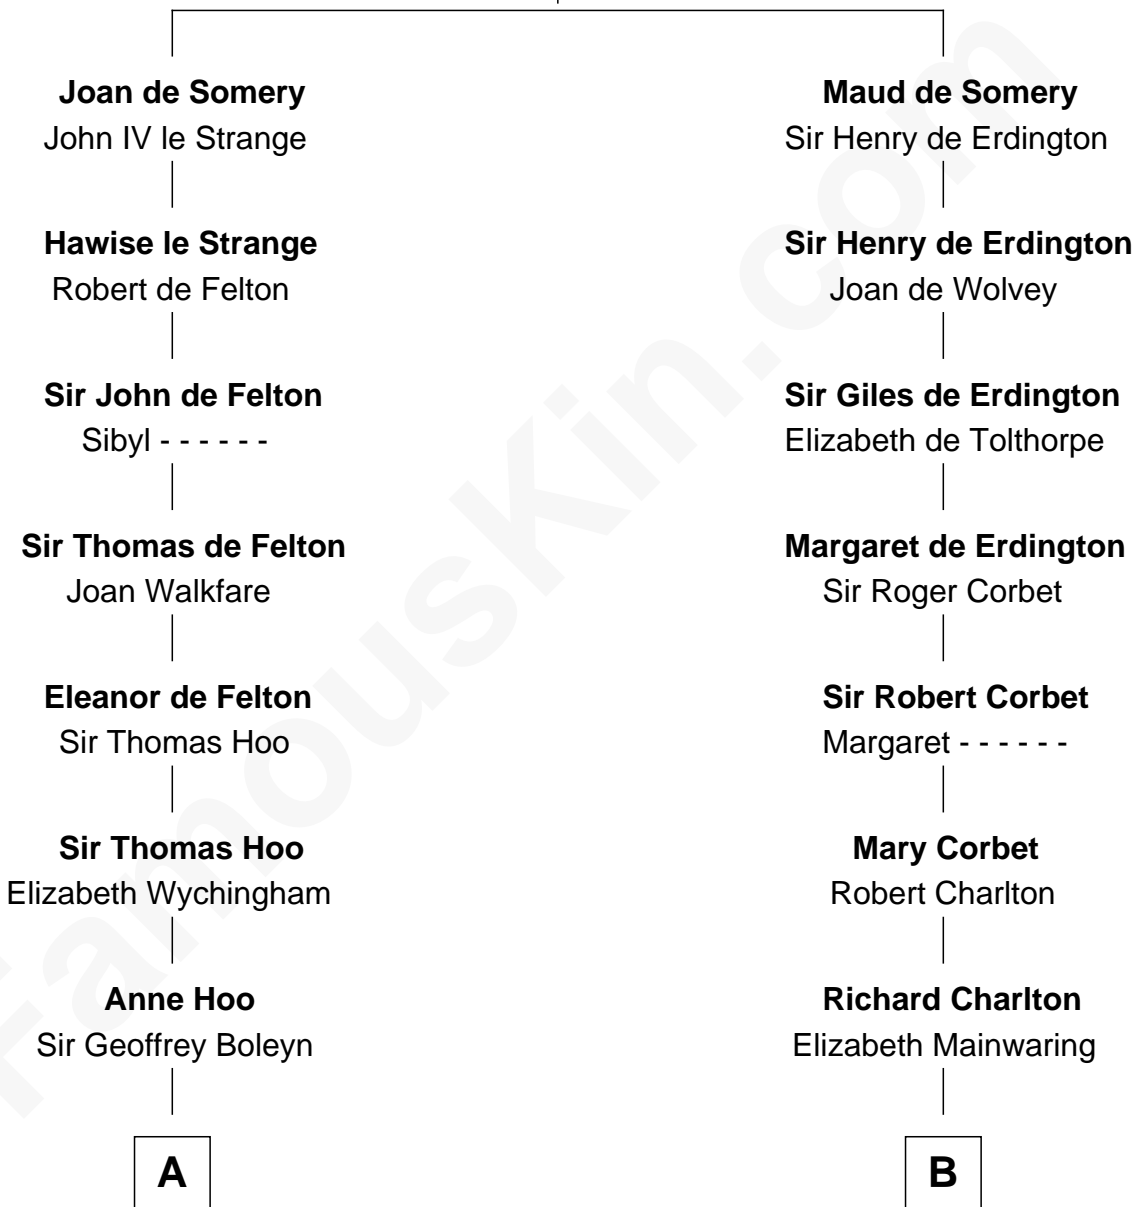

Sir Roger de Somery

Nichole d'Aubenev