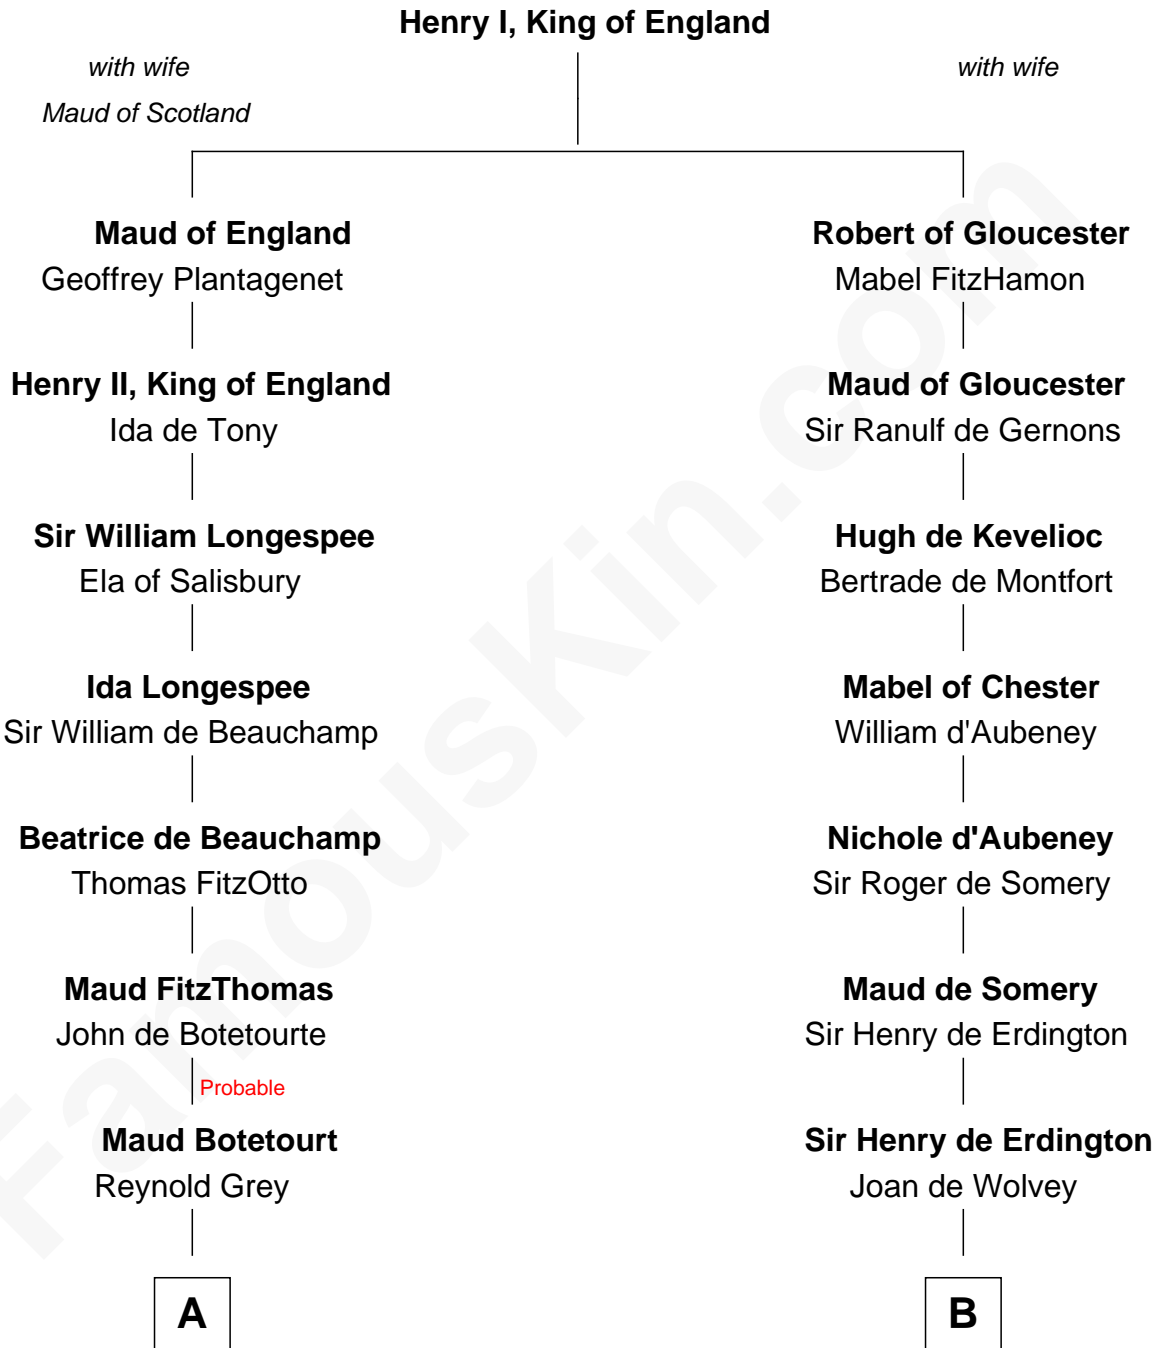

FamousKin.com

Relationship Chart of

Lt. Gen. James Brudenell

Leader of the "Charge of the Light Brigade"

20th cousin 1 time removed of

John Hancock

Signer of the Declaration of Independence

C