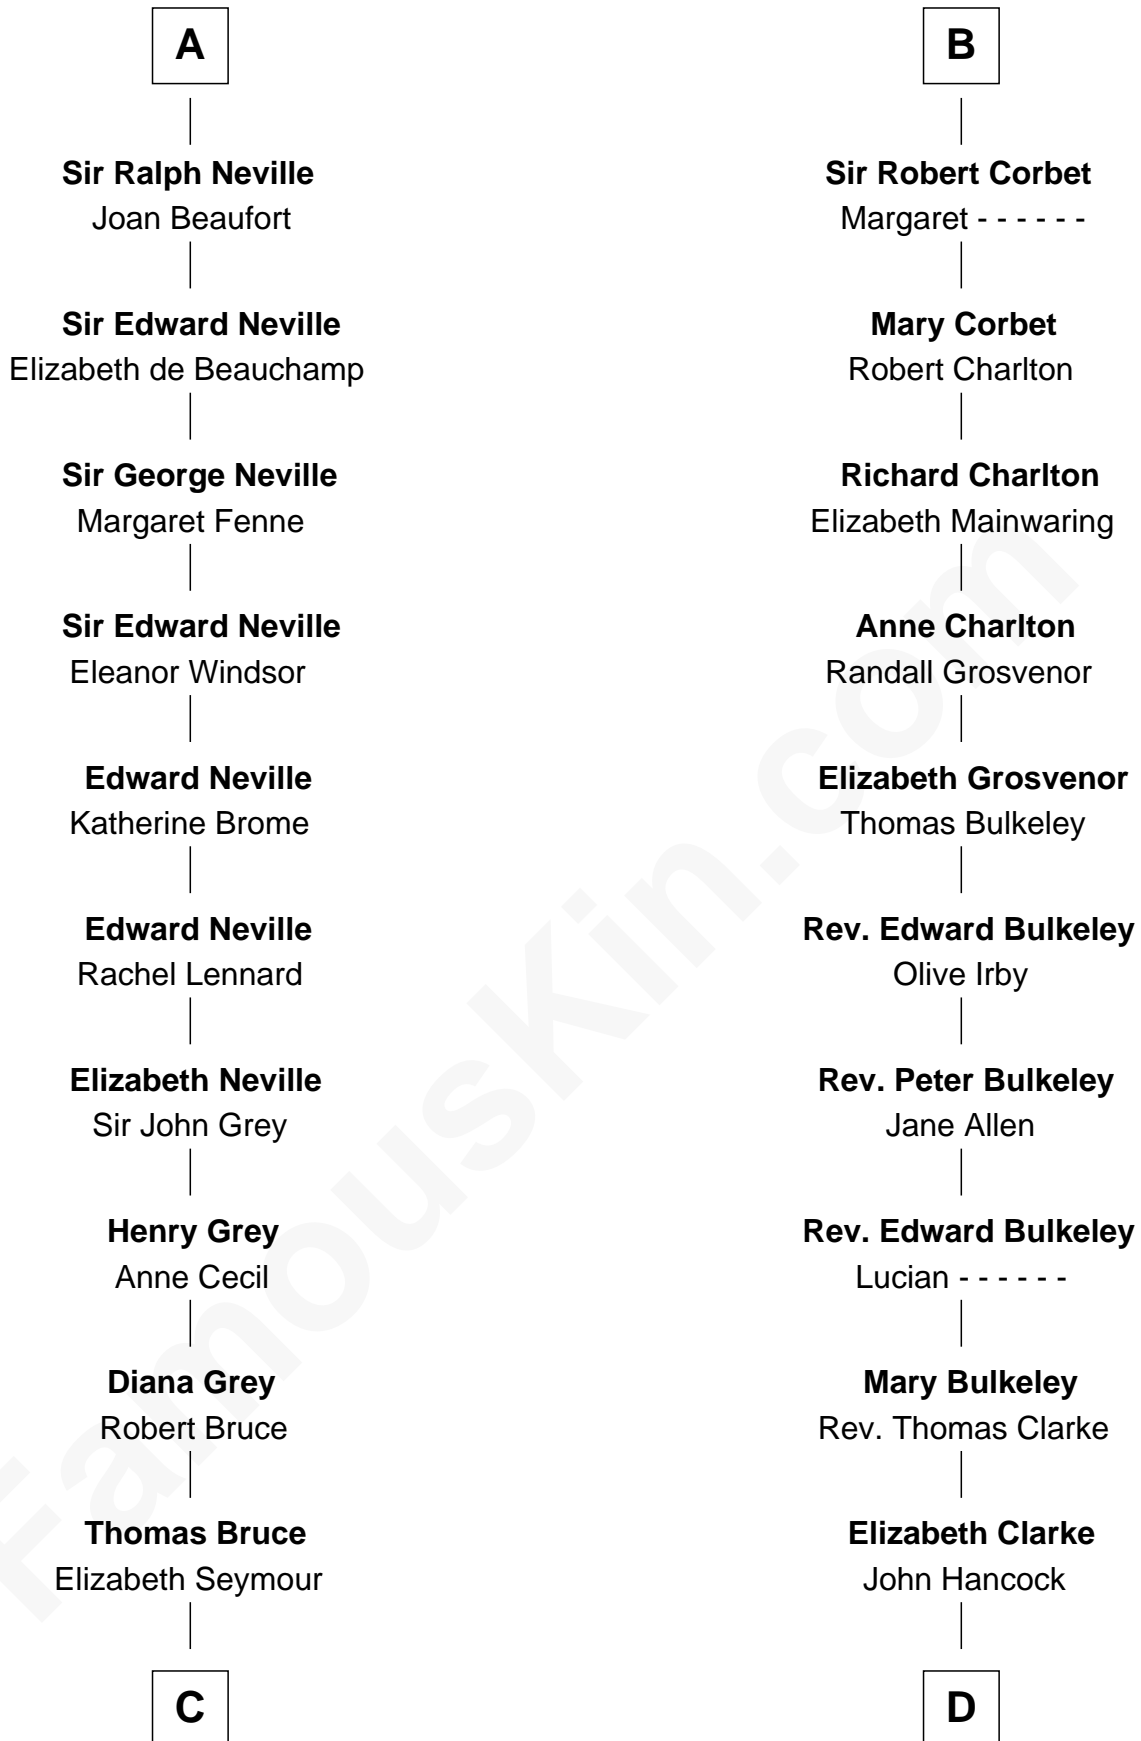

FamousKin.com Relationship Chart of

Lt. Gen. James Brudenell

Leader of the "Charge of the Light Brigade"

18th cousin 2 times removed of

John Hancock

Signer of the Declaration of Independence

Sir Ranulf de Gernons

Maud of Gloucester

C

Elizabeth Bruce
George Brudenell

Robert Brudenell
Anne Bishopp

Robert Brudenell
Penelope Anne Cooke

Lt. Gen. James Brudenell
Charge of the Light Brigade Leader

D

Rev. John Hancock
Mary Hawke