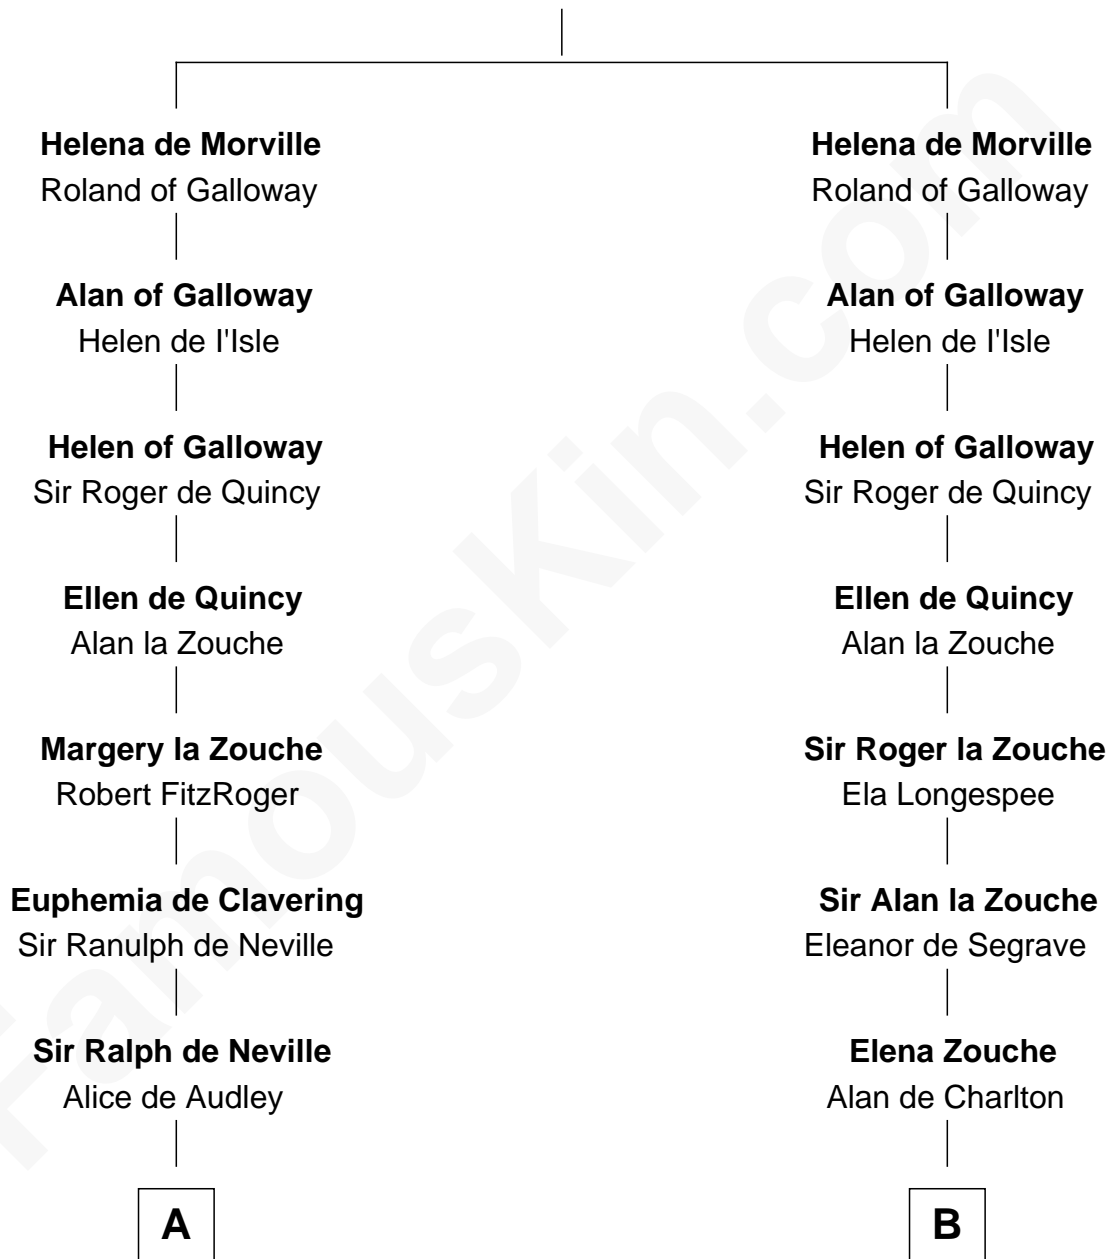

FamousKin.com

Relationship Chart of

Lt. Gen. James Brudenell

Leader of the "Charge of the Light Brigade"

21st cousin of

John Hancock

Signer of the Declaration of Independence

Richard de Morville

Avice of Lancaster

C

Thomas Bruce
Elizabeth Seymour

Elizabeth Bruce
George Brudenell

Robert Brudenell
Anne Bishopp

Robert Brudenell
Penelope Anne Cooke

Lt. Gen. James Brudenell
Charge of the Light Brigade Leader