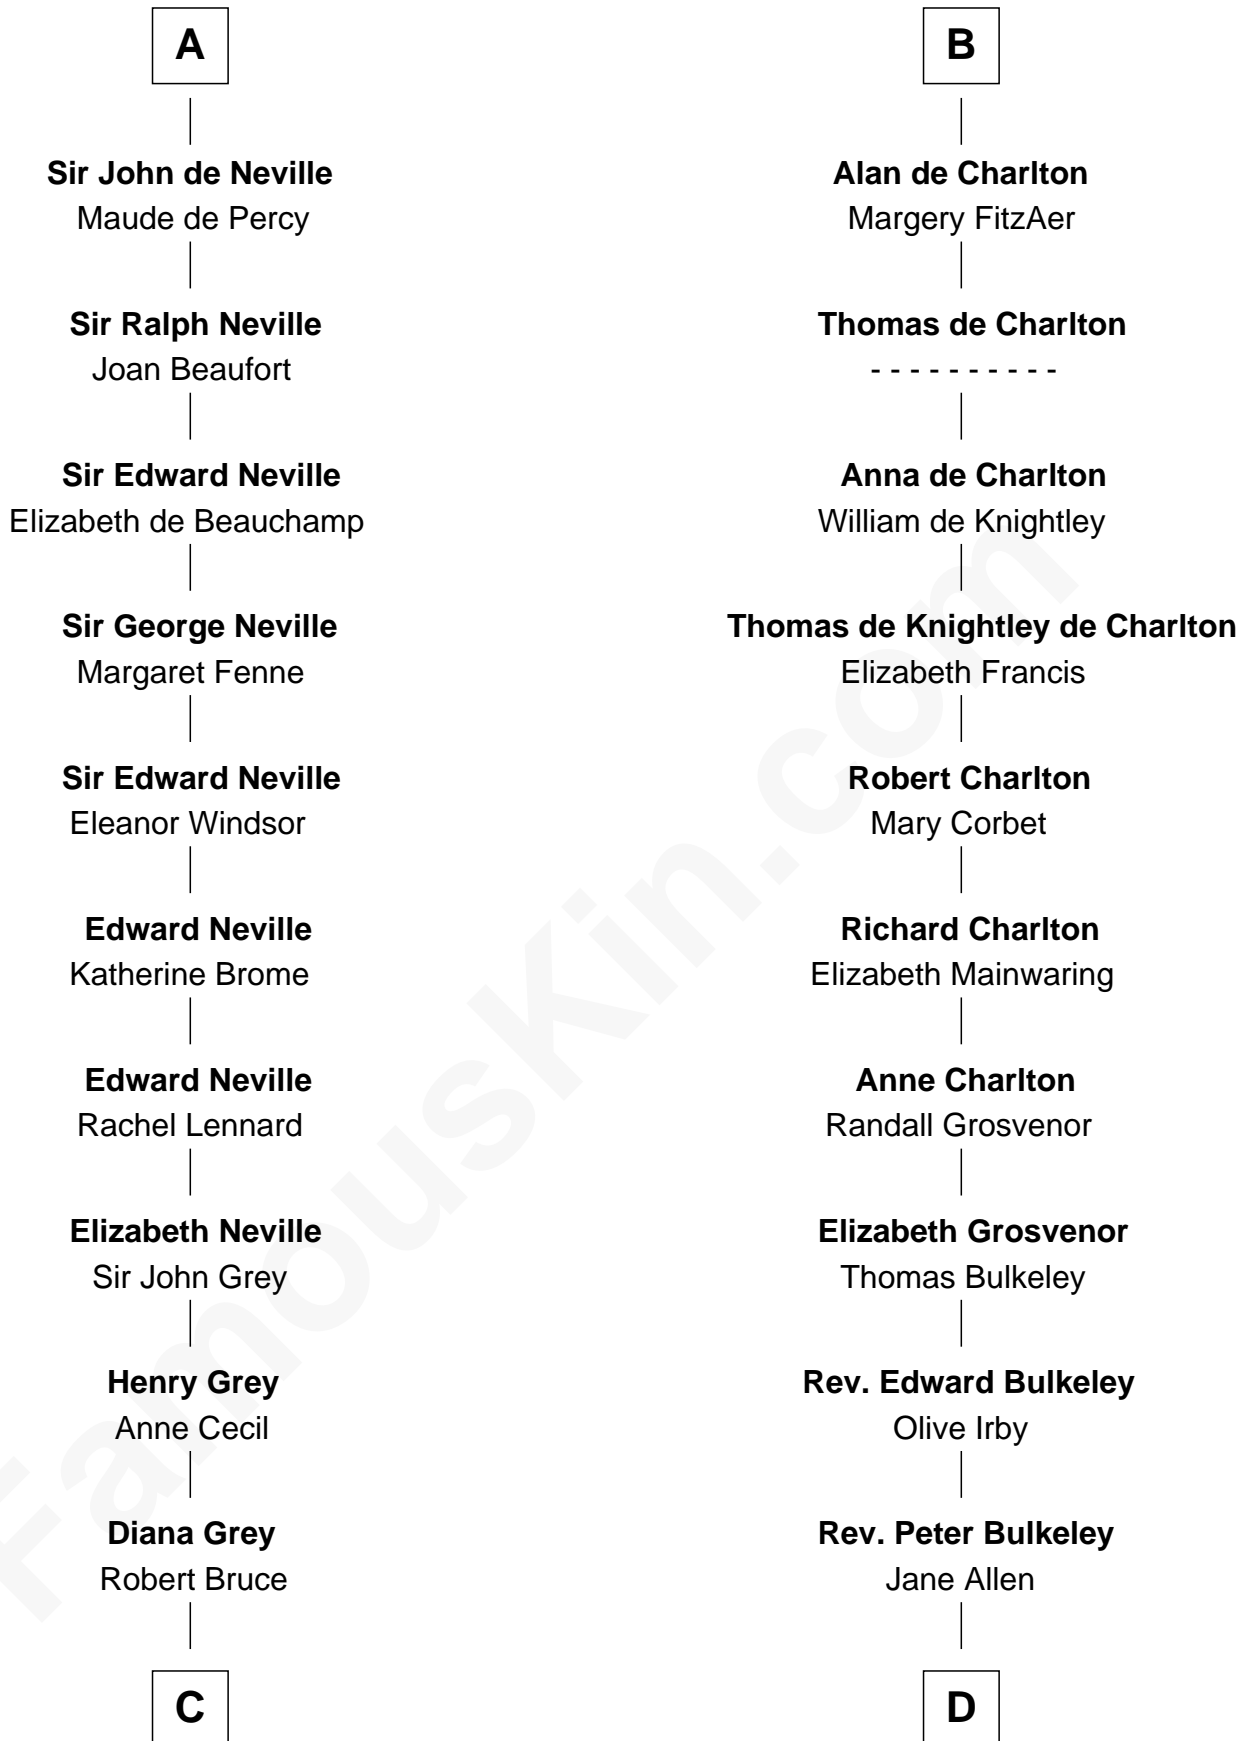

FamousKin.com

Relationship Chart of

Lt. Gen. James Brudenell

Leader of the "Charge of the Light Brigade"

21st cousin of

John Hancock

Signer of the Declaration of Independence

Richard de Morville

Avice of Lancaster

C

Thomas Bruce
Elizabeth Seymour

Elizabeth Bruce
George Brudenell

Robert Brudenell
Anne Bishopp

Robert Brudenell
Penelope Anne Cooke

Lt. Gen. James Brudenell
Charge of the Light Brigade Leader