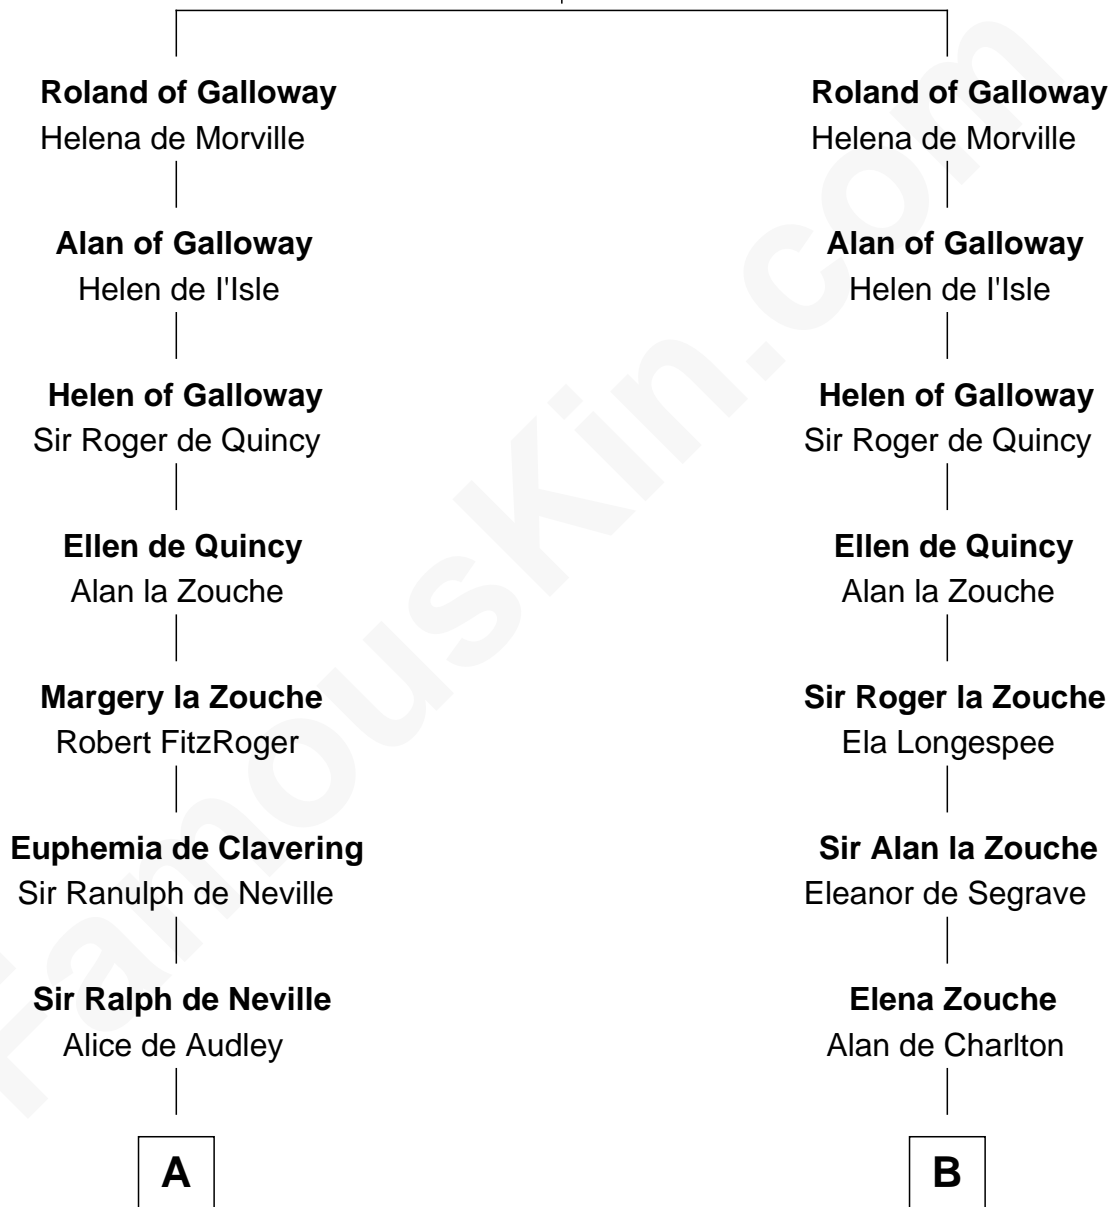

FamousKin.com

Relationship Chart of

Lt. Gen. James Brudenell

Leader of the "Charge of the Light Brigade"

21st cousin of

John Hancock

Signer of the Declaration of Independence

Uhtred of Galloway

Gunnild of Dunbar

C

Thomas Bruce
Elizabeth Seymour

Elizabeth Bruce
George Brudenell

Robert Brudenell
Anne Bishopp

Robert Brudenell
Penelope Anne Cooke

Lt. Gen. James Brudenell
Charge of the Light Brigade Leader