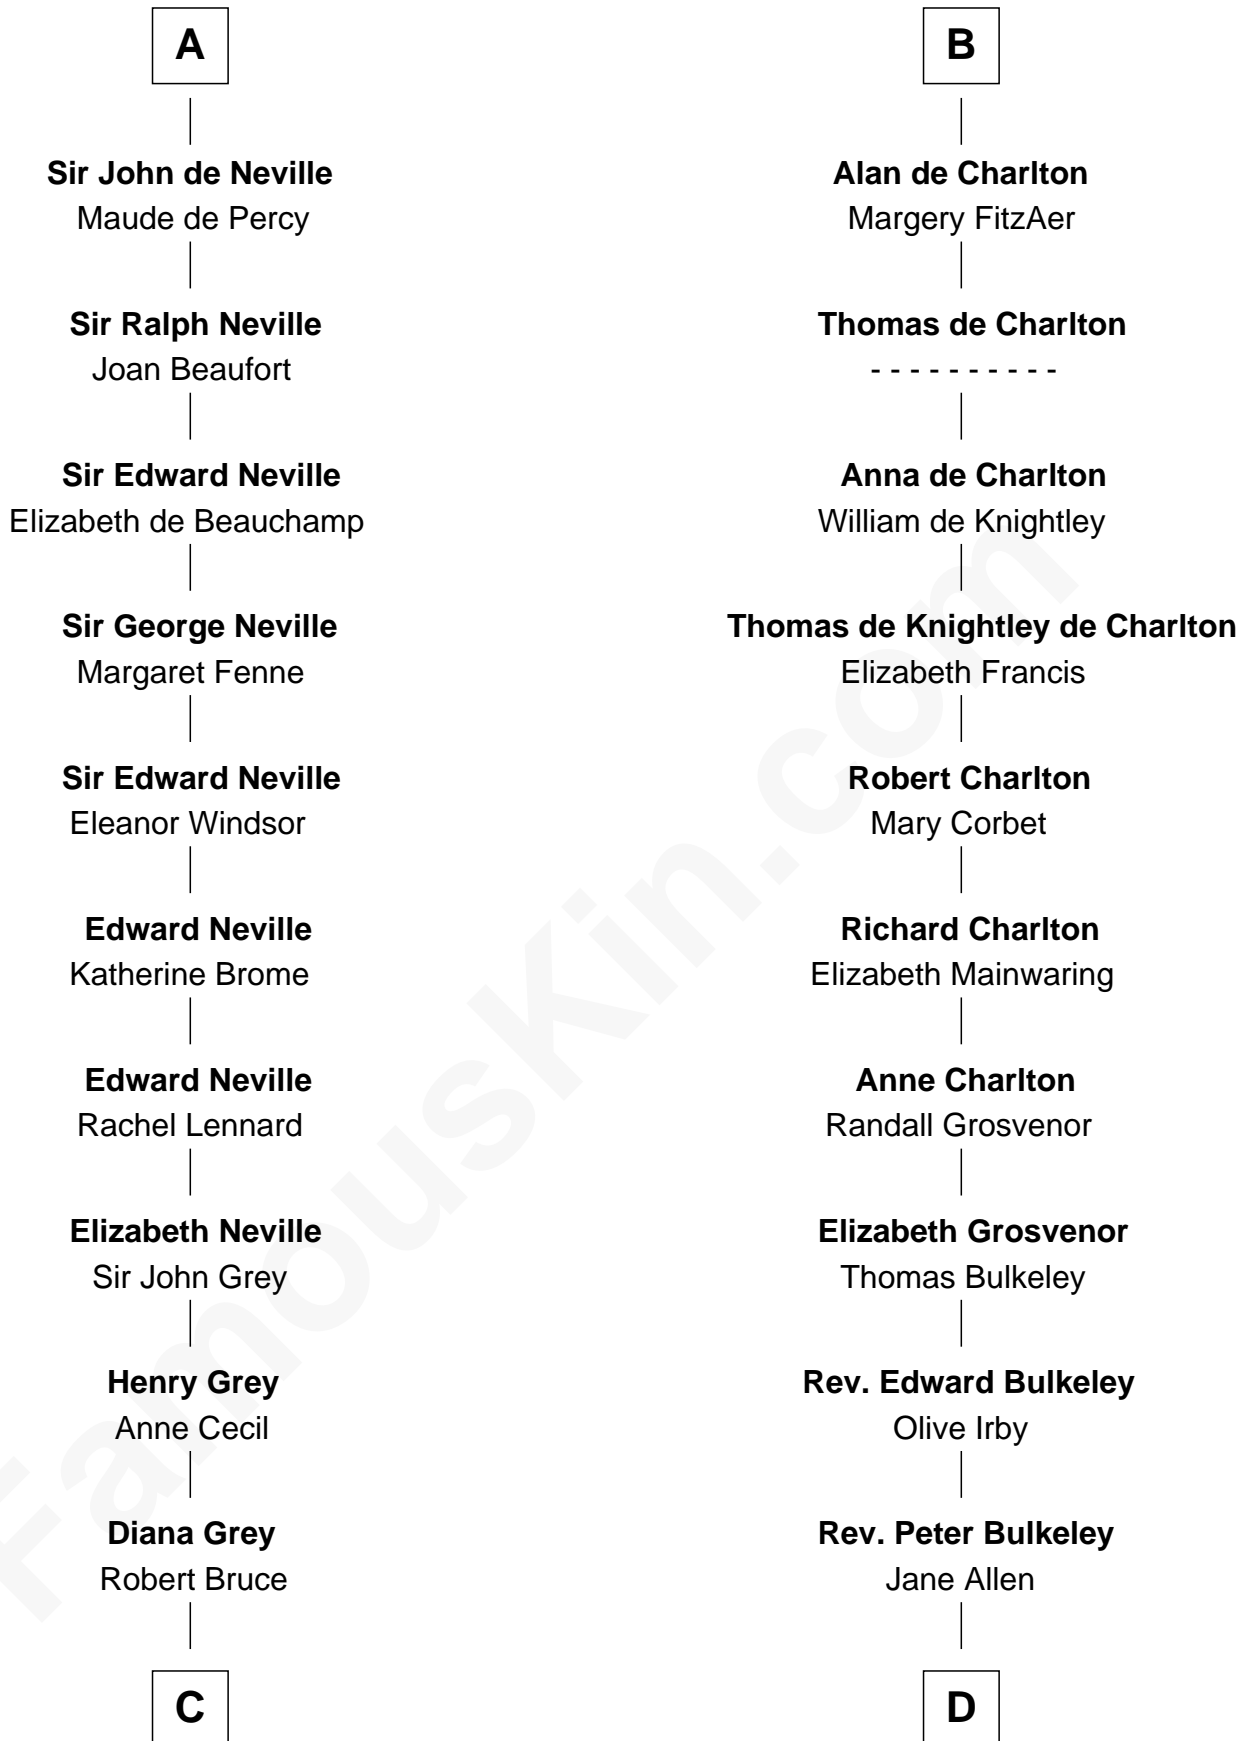

FamousKin.com

Relationship Chart of

Lt. Gen. James Brudenell

Leader of the "Charge of the Light Brigade"

21st cousin of

John Hancock

Signer of the Declaration of Independence

Uhtred of Galloway

Gunnild of Dunbar

C

Thomas Bruce
Elizabeth Seymour

Elizabeth Bruce
George Brudenell

Robert Brudenell
Anne Bishopp

Robert Brudenell
Penelope Anne Cooke

Lt. Gen. James Brudenell
Charge of the Light Brigade Leader