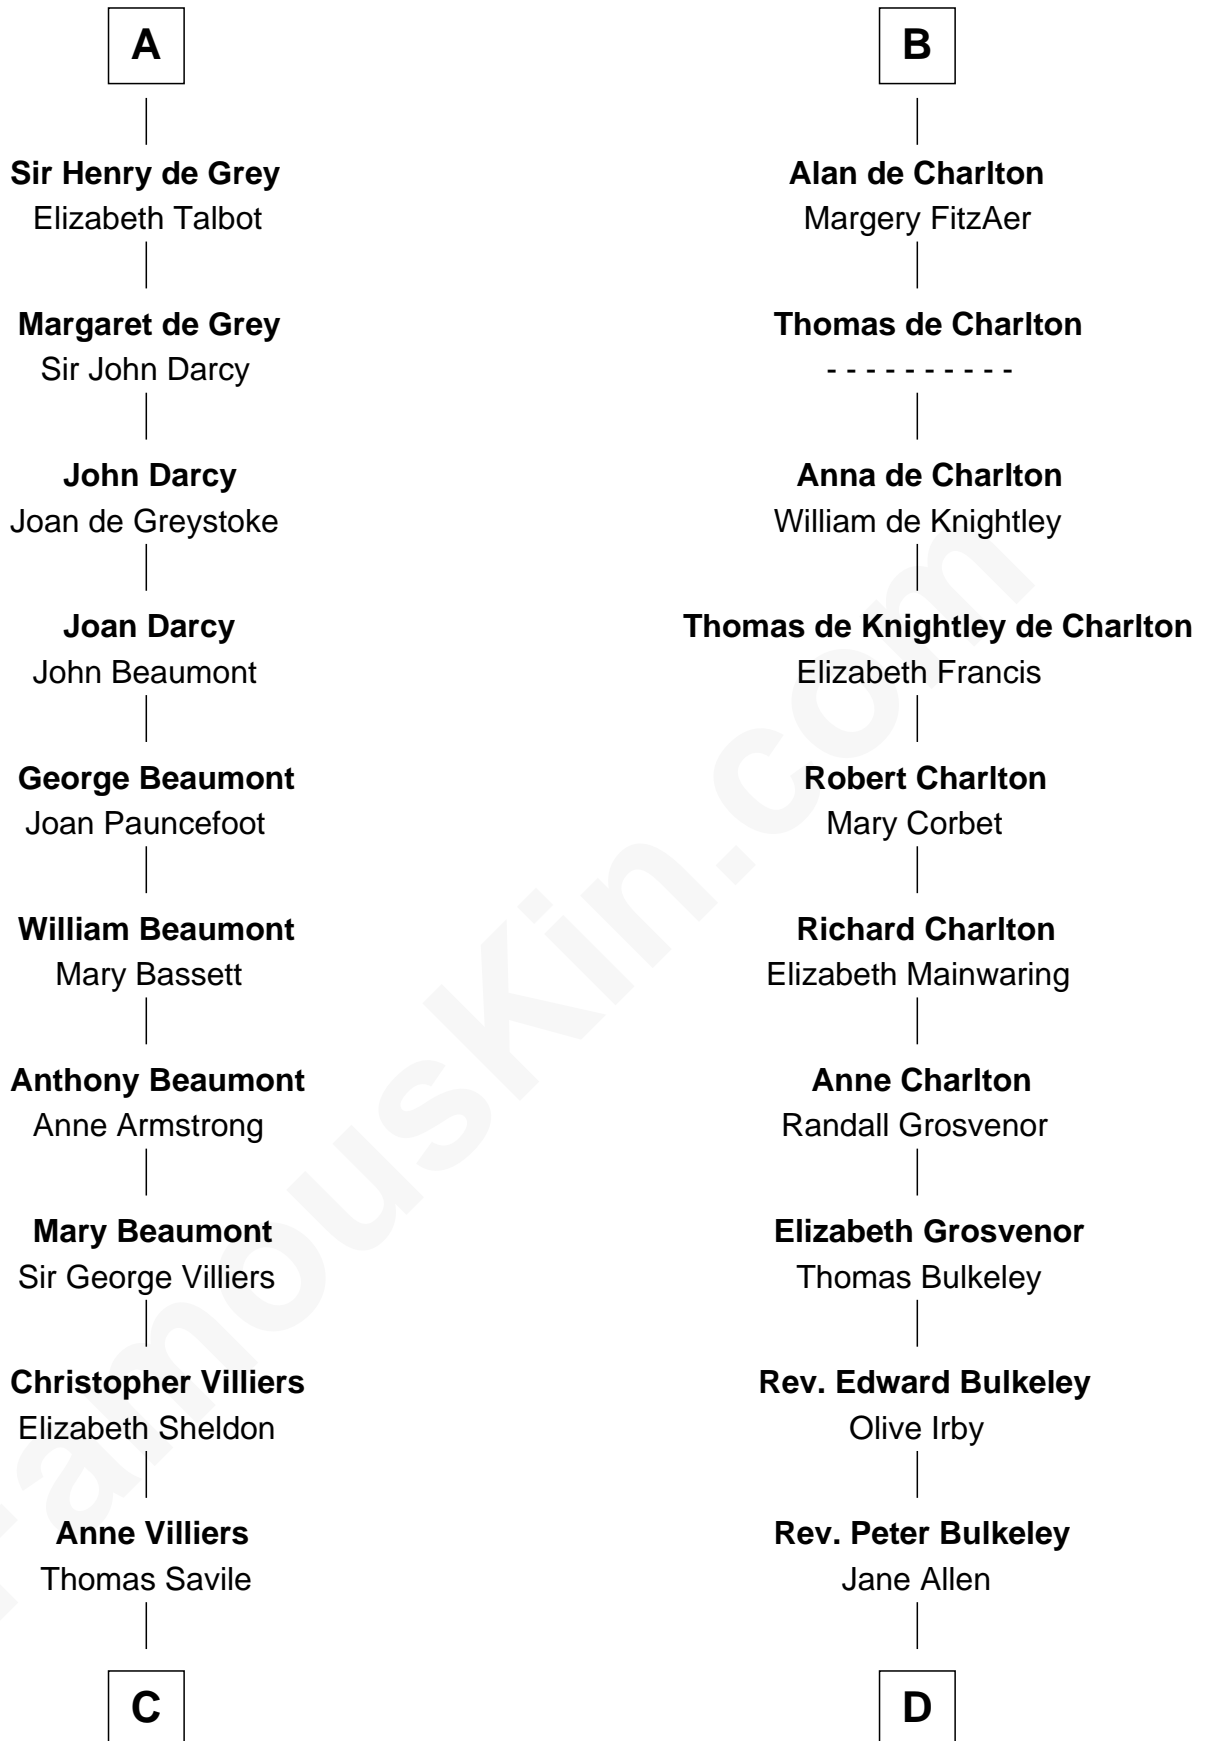

## Relationship Chart of

**Lt. Gen. James Brudenell**

*Leader of the "Charge of the Light Brigade"*

21st cousin of

**John Hancock**

*Signer of the Declaration of Independence*

**C**

**Frances Savile**  
Francis Brudenell

**George Brudenell**  
Elizabeth Bruce

**Robert Brudenell**  
Anne Bishopp

**Robert Brudenell**  
Penelope Anne Cooke

**Lt. Gen. James Brudenell**  
*Charge of the Light Brigade Leader*

**D**

**Rev. Edward Bulkeley**  
Lucian - - - - -