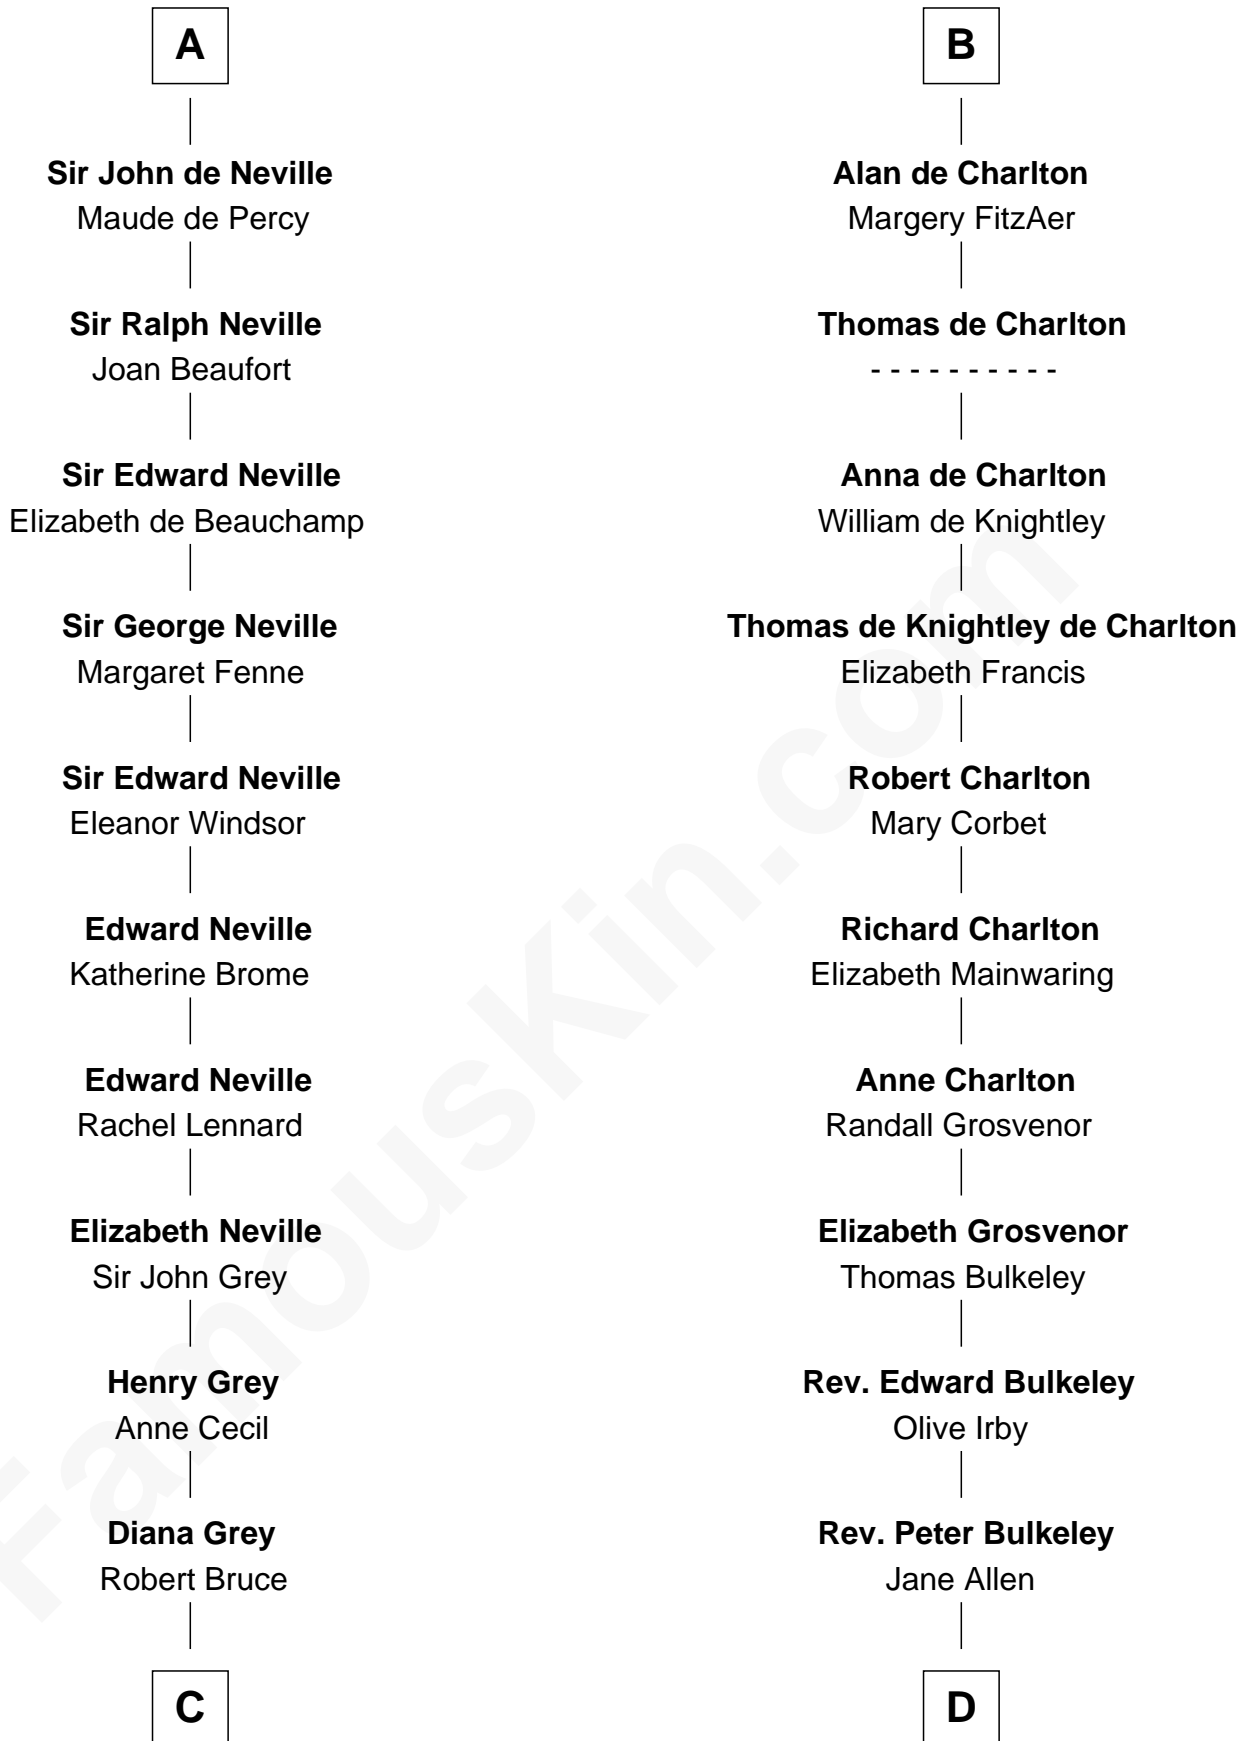

## Relationship Chart of

**Lt. Gen. James Brudenell**

*Leader of the "Charge of the Light Brigade"*

21st cousin of

**John Hancock**

*Signer of the Declaration of Independence*

**C**

**Thomas Bruce**  
Elizabeth Seymour

**Elizabeth Bruce**  
George Brudenell

**Robert Brudenell**  
Anne Bishopp

**Robert Brudenell**  
Penelope Anne Cooke

**Lt. Gen. James Brudenell**  
*Charge of the Light Brigade Leader*

**D**

**Rev. Edward Bulkeley**  
Lucian - - - - -