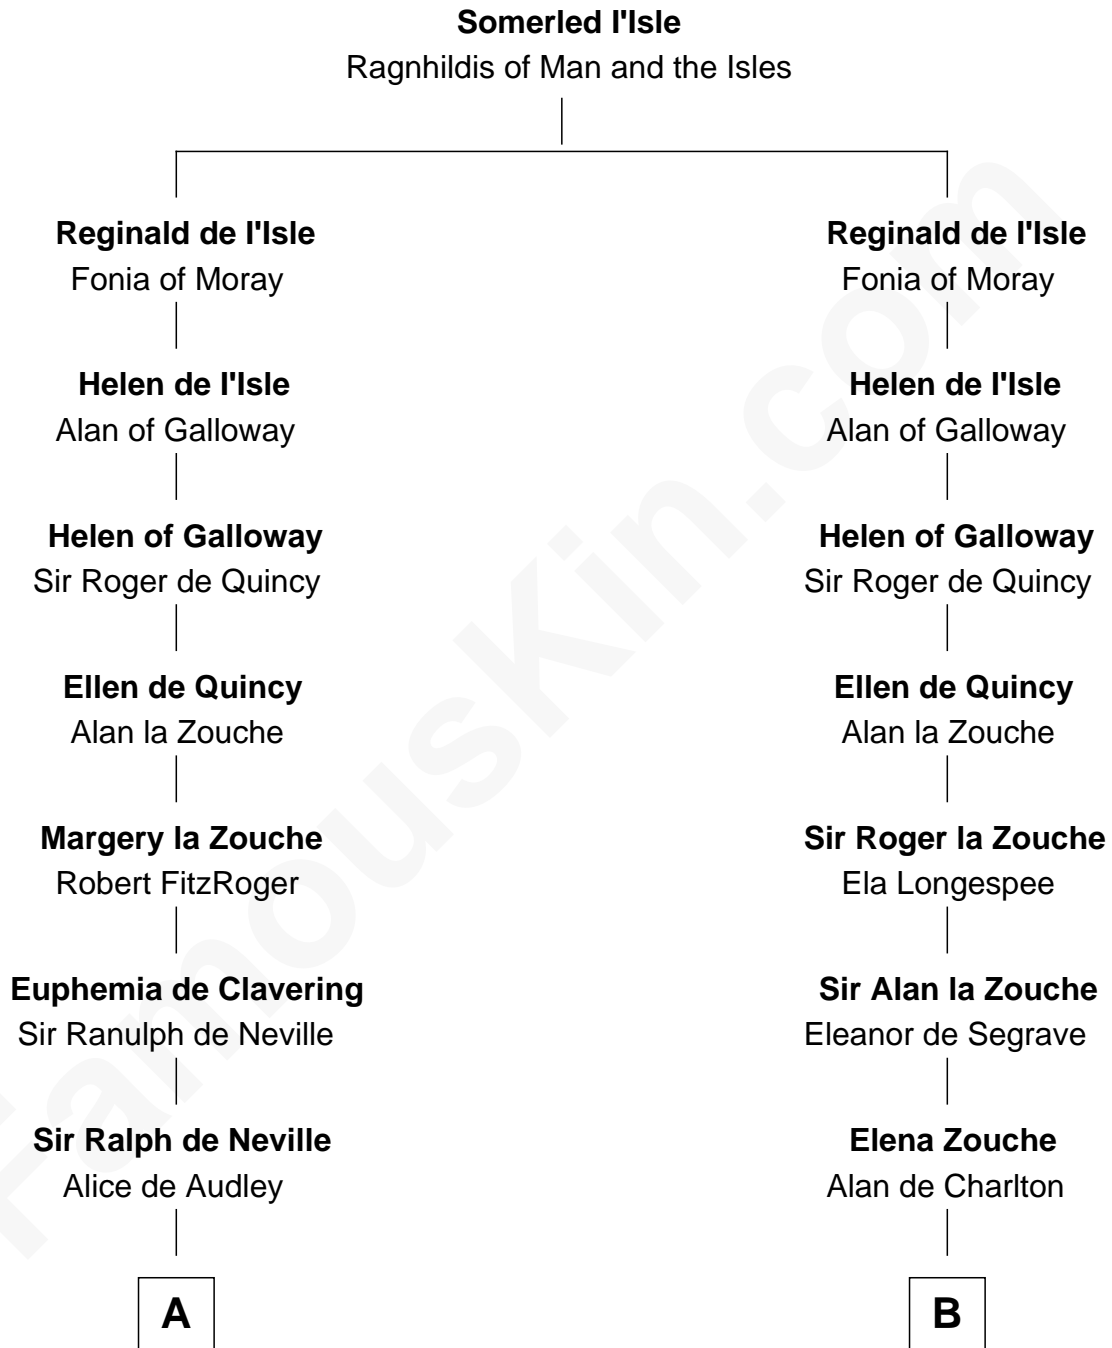

## Relationship Chart of

**Lt. Gen. James Brudenell**

*Leader of the "Charge of the Light Brigade"*

21st cousin of

**John Hancock**

*Signer of the Declaration of Independence*

**C**

**Thomas Bruce**  
Elizabeth Seymour

**Elizabeth Bruce**  
George Brudenell

**Robert Brudenell**  
Anne Bishopp

**Robert Brudenell**  
Penelope Anne Cooke

**Lt. Gen. James Brudenell**  
*Charge of the Light Brigade Leader*

**D**

**Rev. Edward Bulkeley**  
Lucian - - - - -