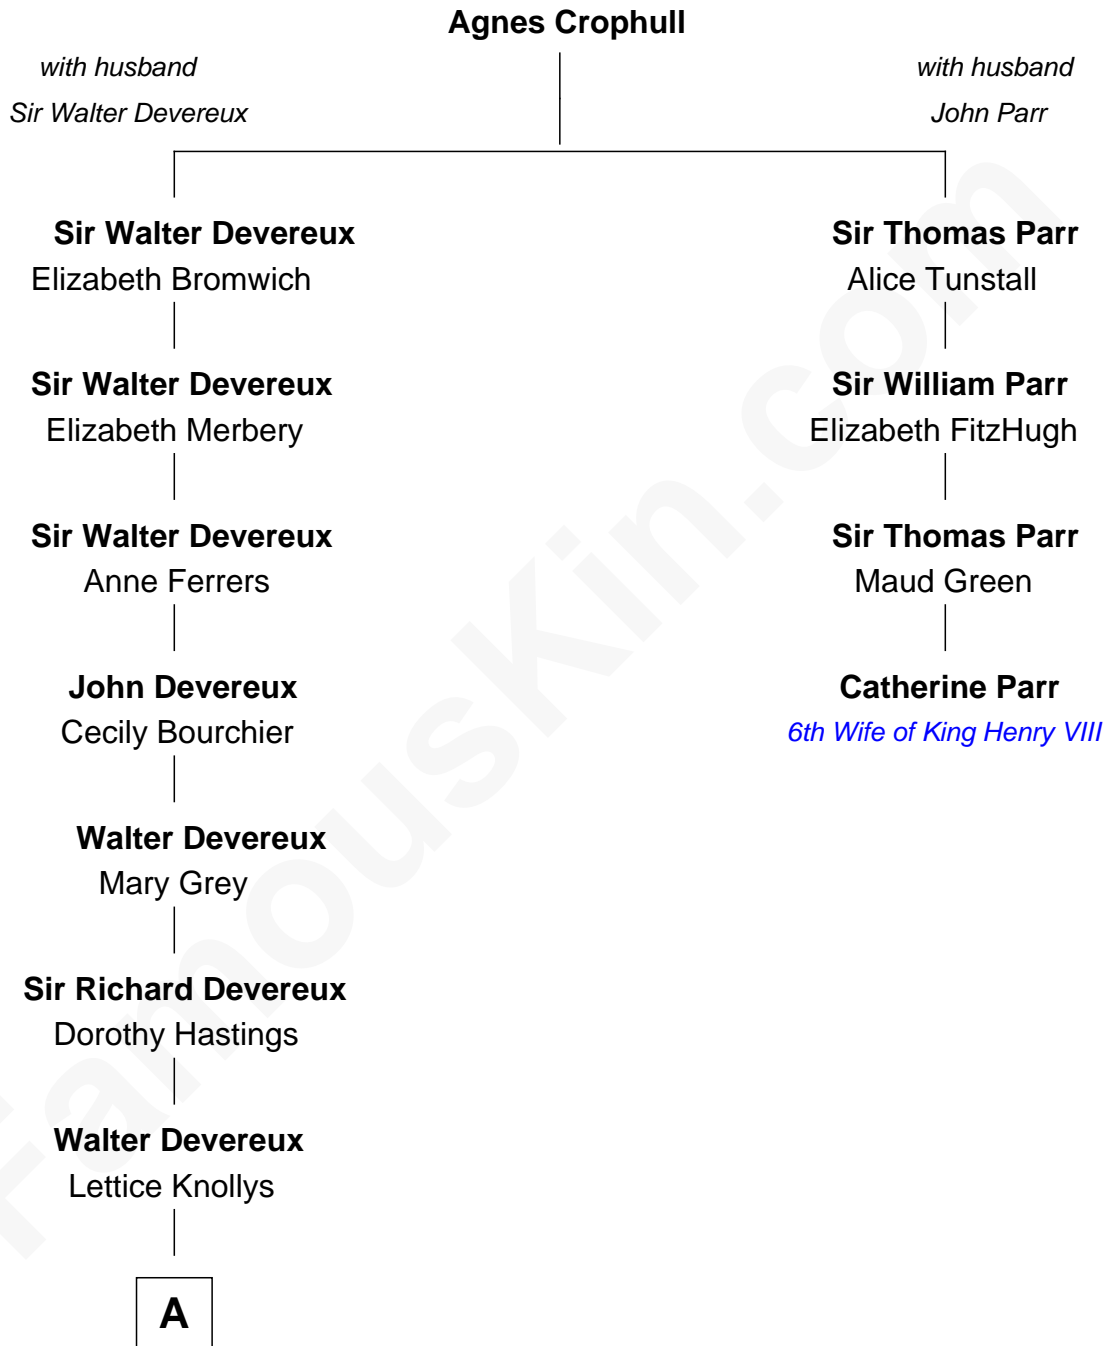

## Relationship Chart of

**Lt. Gen. James Brudenell**

*Leader of the "Charge of the Light Brigade"*

3rd cousin 11 times removed of

**Catherine Parr**

*6th Wife of King Henry VIII*

**A**

—  
**Sir Robert Devereux**

Frances Walsingham

—  
**Frances Devereux**

Sir William Seymour

—  
**Henry Seymour**

Mary Capell

—  
**Elizabeth Seymour**

Thomas Bruce

—  
**Elizabeth Bruce**