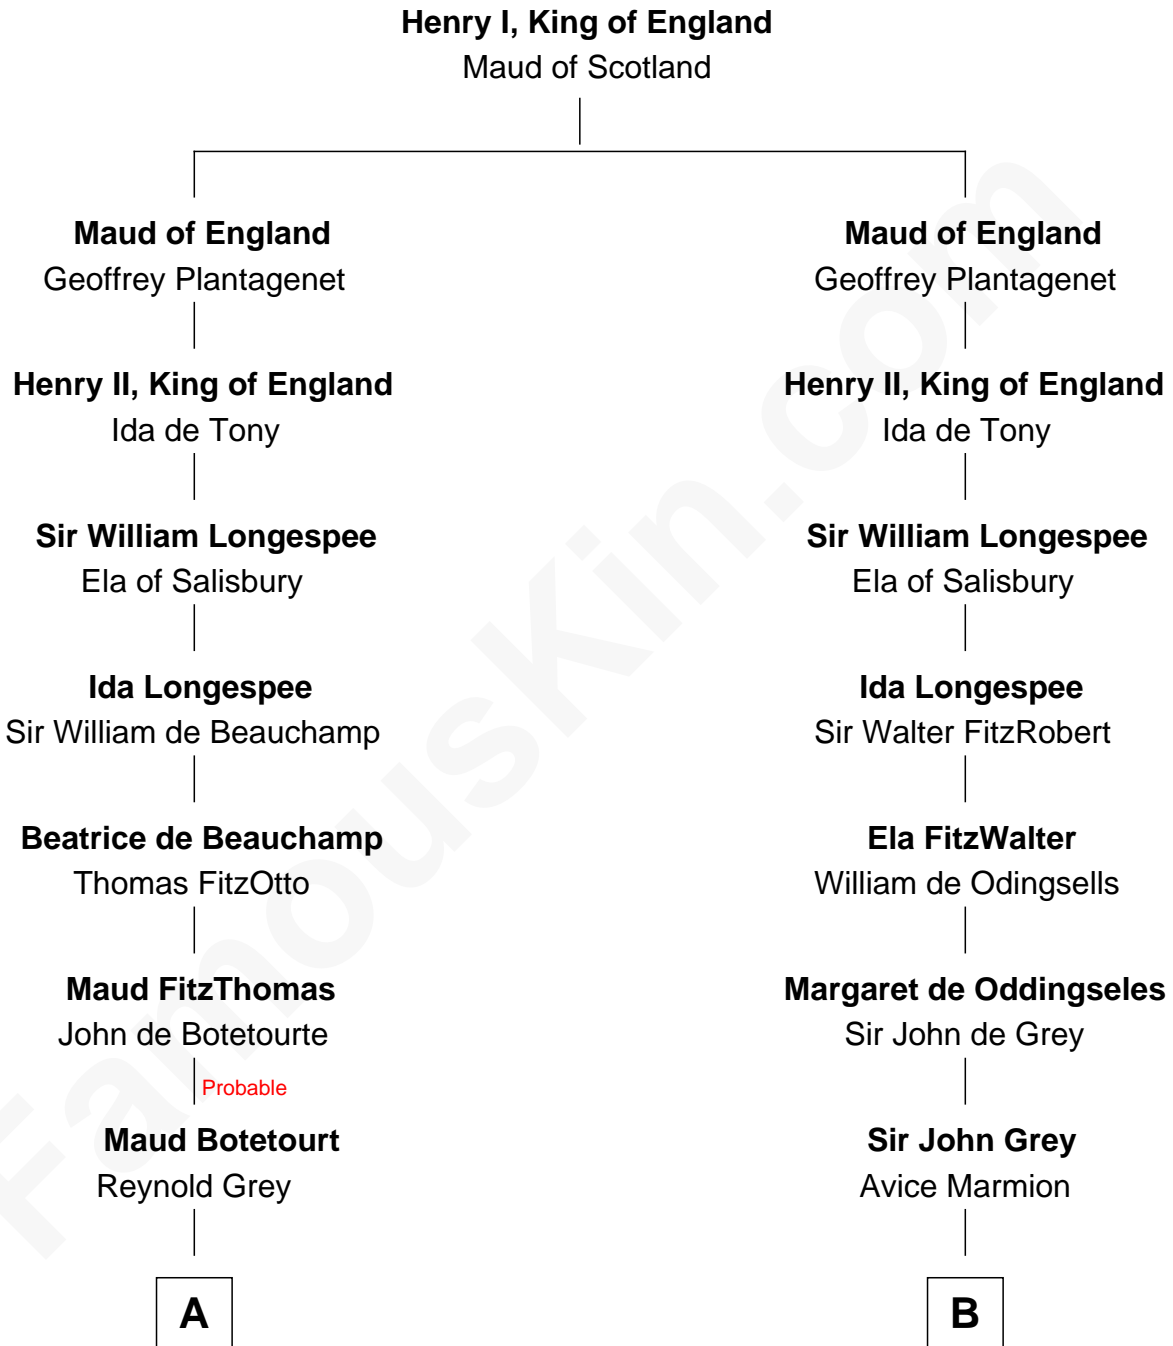

## Relationship Chart of

**Lt. Gen. James Brudenell**

*Leader of the "Charge of the Light Brigade"*

13th cousin 8 times removed of

**Catherine Parr**

*6th Wife of King Henry VIII*

**C**

—  
**Frances Savile**  
Francis Brudenell