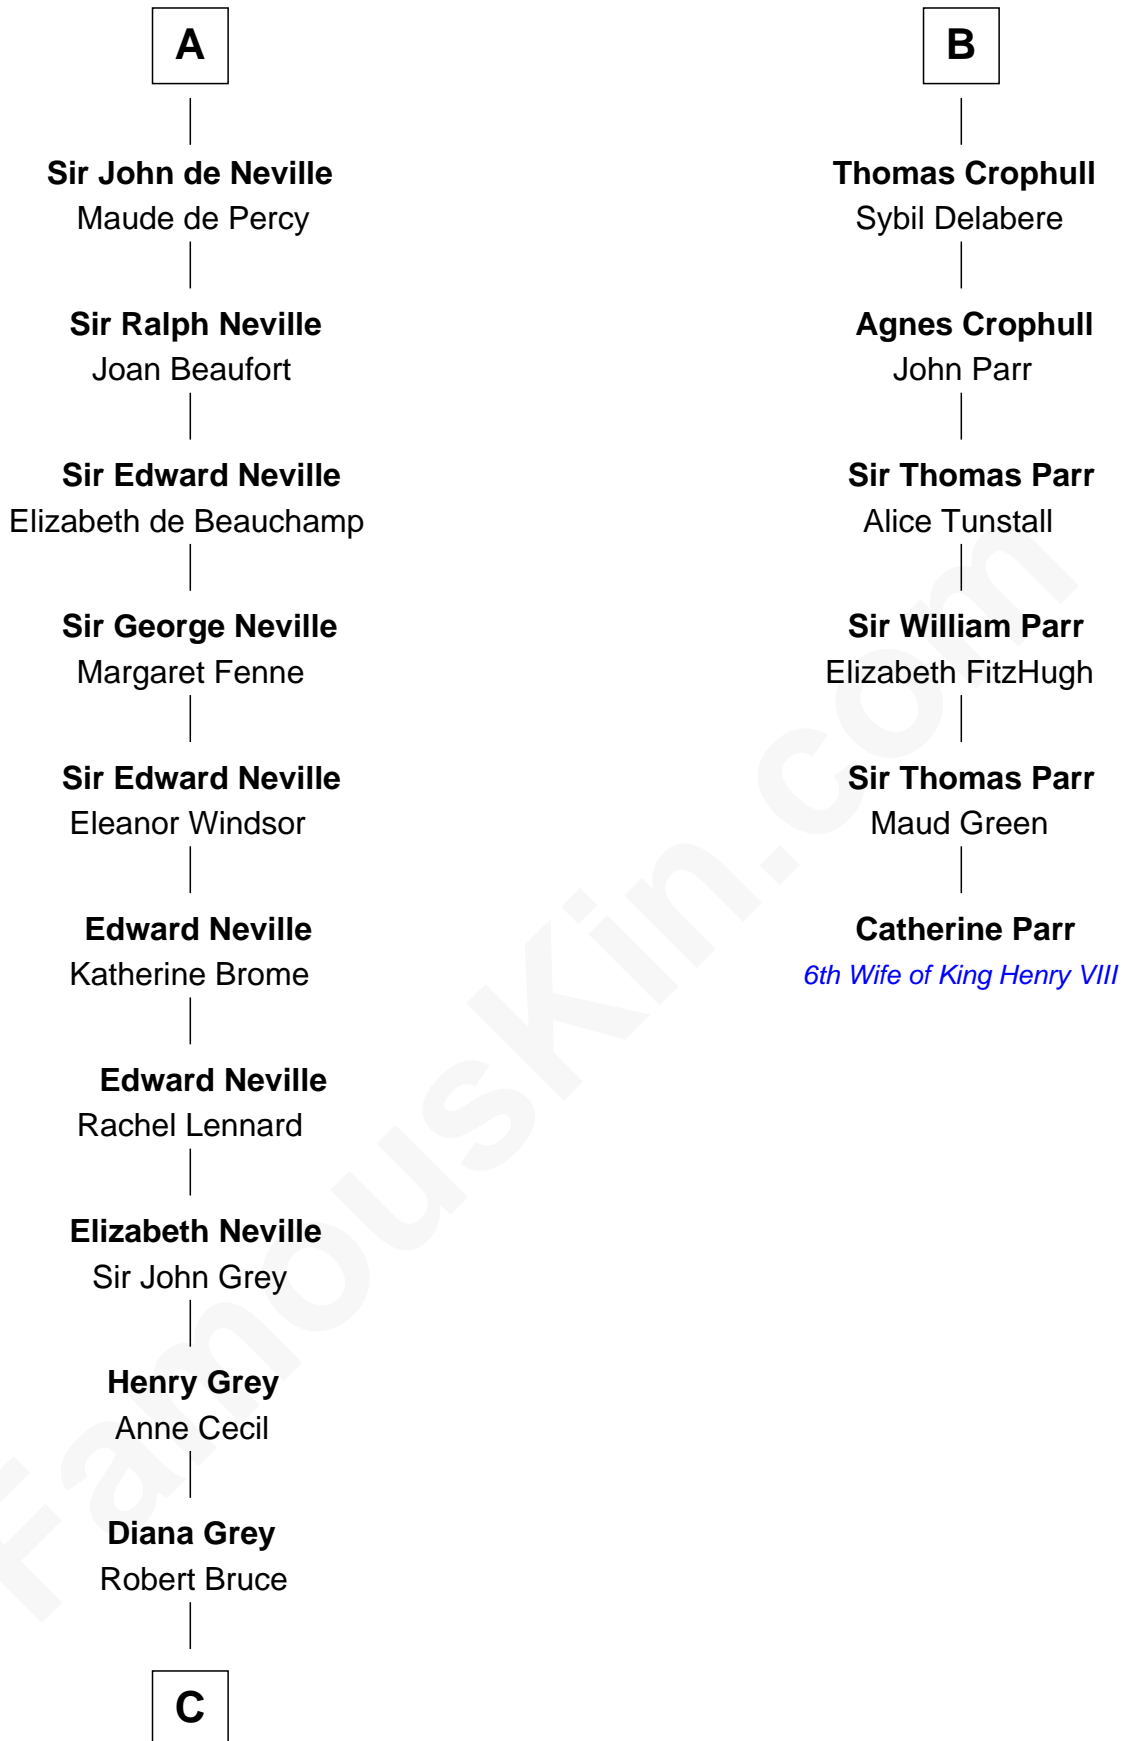

FamousKin.com

Relationship Chart of

Lt. Gen. James Brudenell

Leader of the "Charge of the Light Brigade"

12th cousin 9 times removed of

Catherine Parr

6th Wife of King Henry VIII

Gilbert Fitzgilbert de Clare

Isabel de Beaumont

C

—
Thomas Bruce
Elizabeth Seymour

—
Elizabeth Bruce
George Brudenell

—
Robert Brudenell
Anne Bishopp

—
Robert Brudenell
Penelope Anne Cooke

—
Lt. Gen. James Brudenell
Charge of the Light Brigade Leader