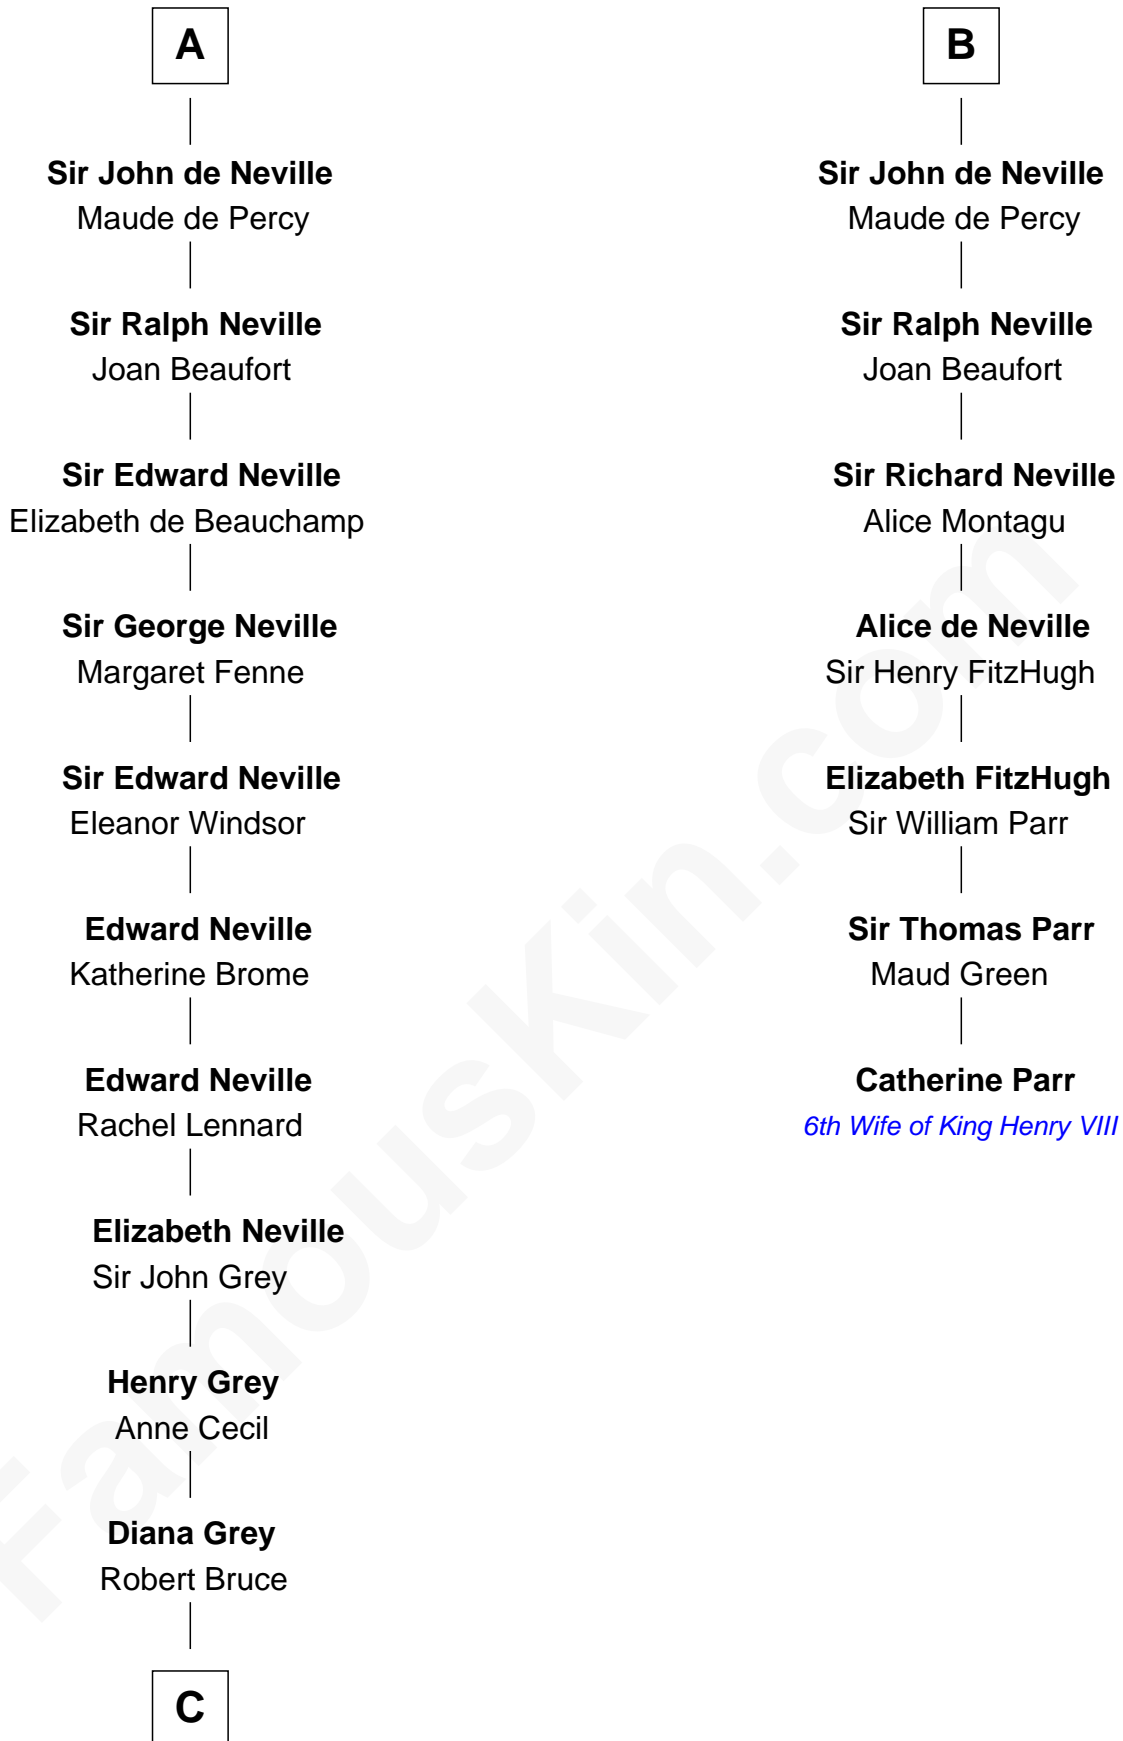

## Relationship Chart of

**Lt. Gen. James Brudenell**

*Leader of the "Charge of the Light Brigade"*

13th cousin 8 times removed of

**Catherine Parr**

*6th Wife of King Henry VIII*

**C**

—  
**Thomas Bruce**  
Elizabeth Seymour