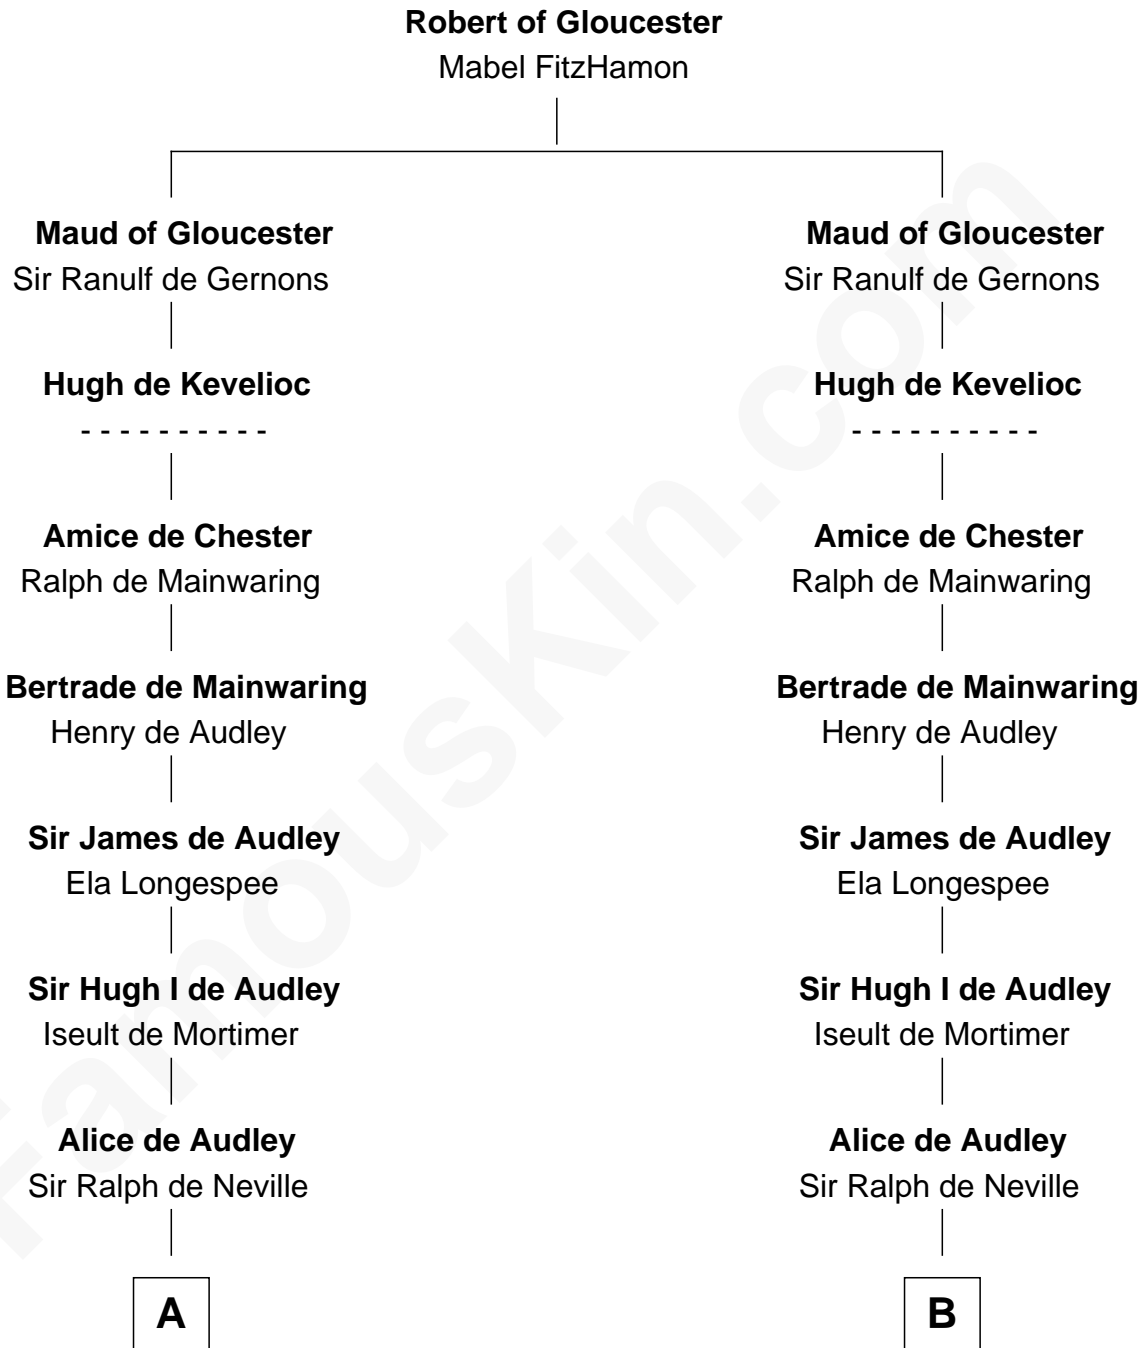

## Relationship Chart of

**Lt. Gen. James Brudenell**

*Leader of the "Charge of the Light Brigade"*

13th cousin 8 times removed of

**Catherine Parr**

*6th Wife of King Henry VIII*

**C**

—  
**Thomas Bruce**  
Elizabeth Seymour

—  
**Elizabeth Bruce**  
George Brudenell

—  
**Robert Brudenell**  
Anne Bishopp

—  
**Robert Brudenell**  
Penelope Anne Cooke

—  
**Lt. Gen. James Brudenell**  
*Charge of the Light Brigade Leader*

FamousKin.com