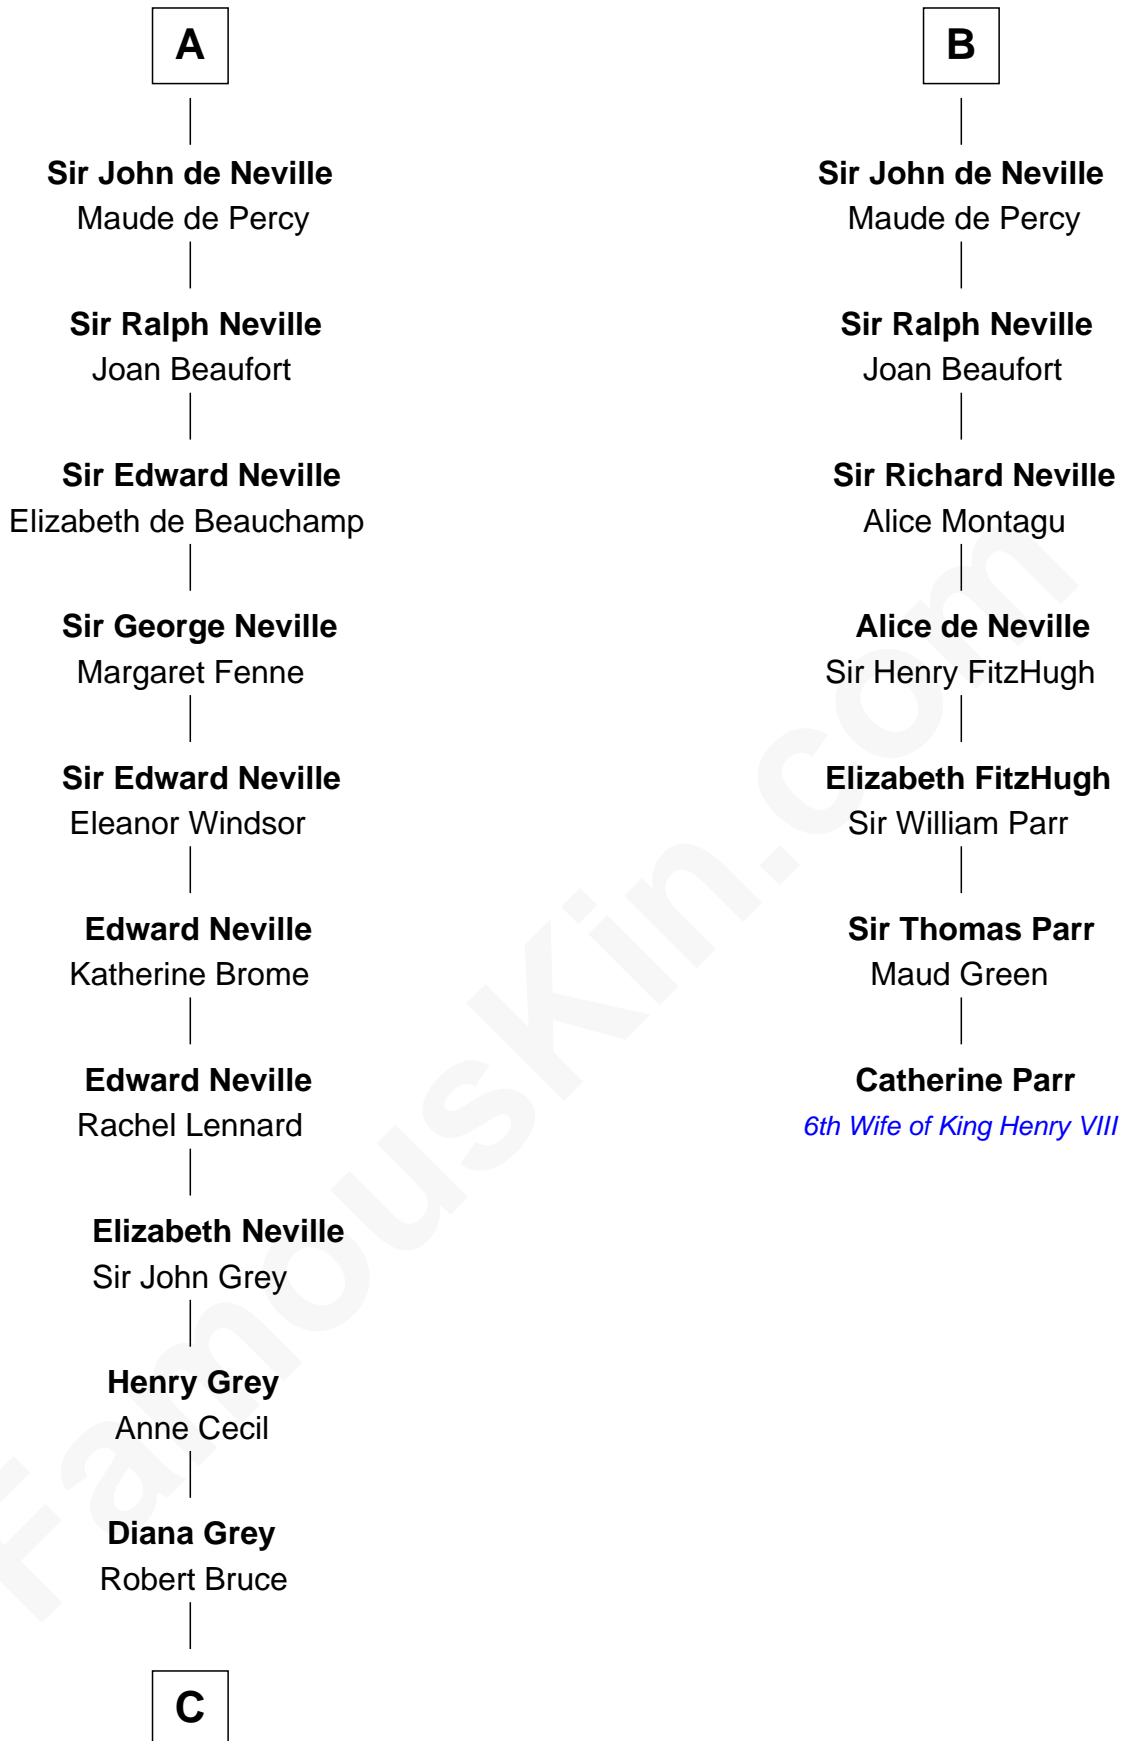

# FamousKin.com Relationship Chart of

**Lt. Gen. James Brudenell**

*Leader of the "Charge of the Light Brigade"*

13th cousin 8 times removed of

**Catherine Parr**

*6th Wife of King Henry VIII*

**Richard de Morville**

*Avice of Lancaster*

**C**

—  
**Thomas Bruce**  
Elizabeth Seymour

—  
**Elizabeth Bruce**  
George Brudenell

—  
**Robert Brudenell**  
Anne Bishopp

—  
**Robert Brudenell**  
Penelope Anne Cooke

—  
**Lt. Gen. James Brudenell**  
*Charge of the Light Brigade Leader*