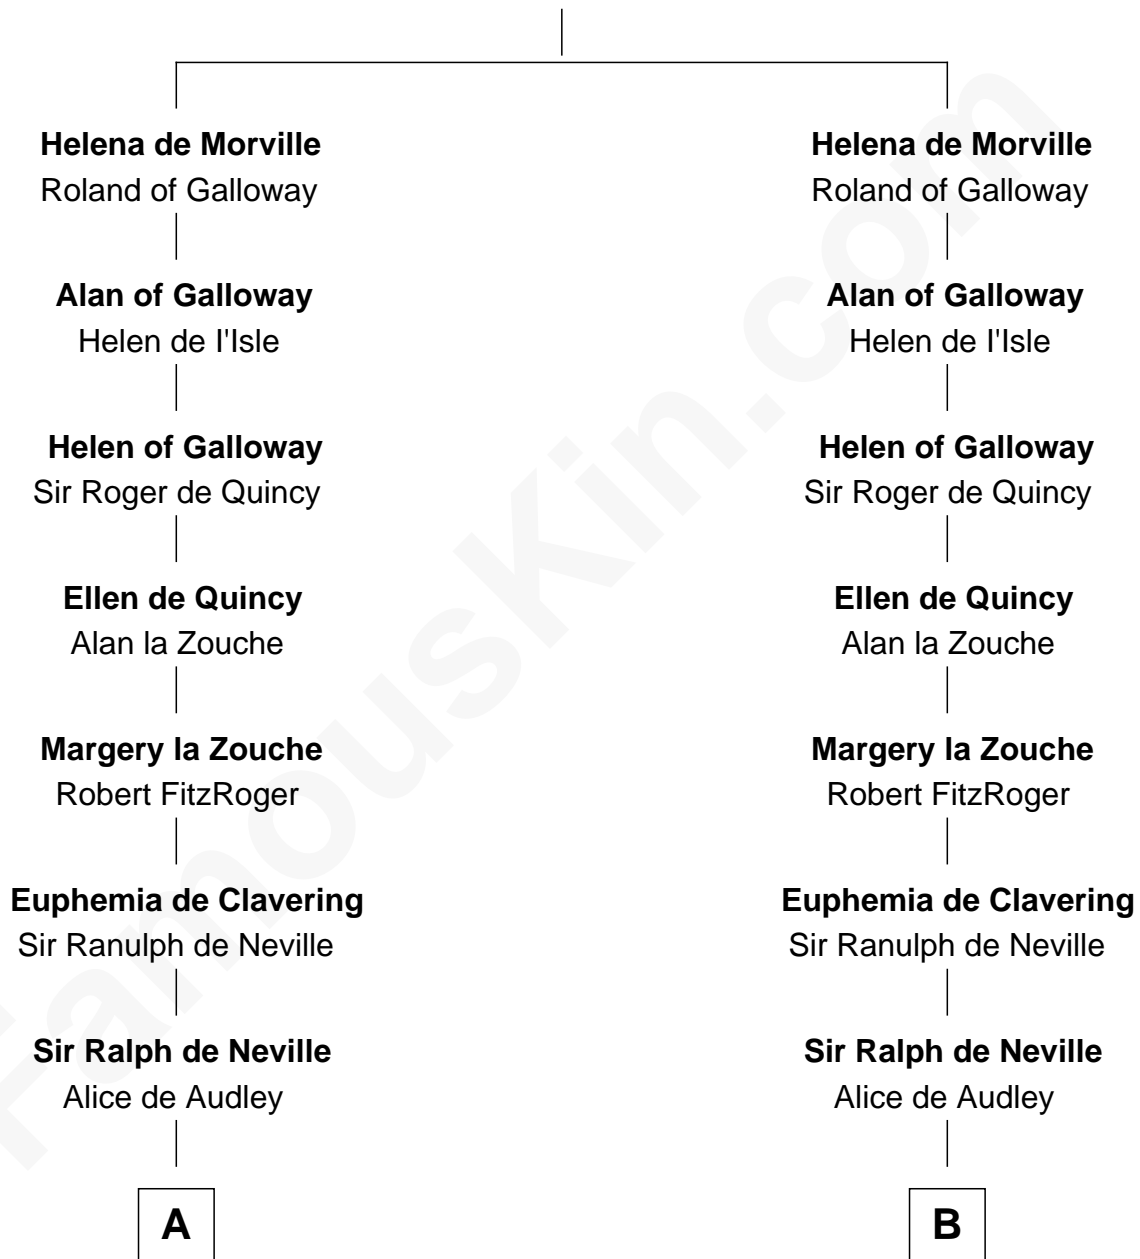

# FamousKin.com Relationship Chart of

**Lt. Gen. James Brudenell**

*Leader of the "Charge of the Light Brigade"*

13th cousin 8 times removed of

**Catherine Parr**

*6th Wife of King Henry VIII*

**Richard de Morville**

*Avice of Lancaster*

**C**

—  
**Thomas Bruce**  
Elizabeth Seymour

—  
**Elizabeth Bruce**  
George Brudenell

—  
**Robert Brudenell**  
Anne Bishopp

—  
**Robert Brudenell**  
Penelope Anne Cooke

—  
**Lt. Gen. James Brudenell**  
*Charge of the Light Brigade Leader*