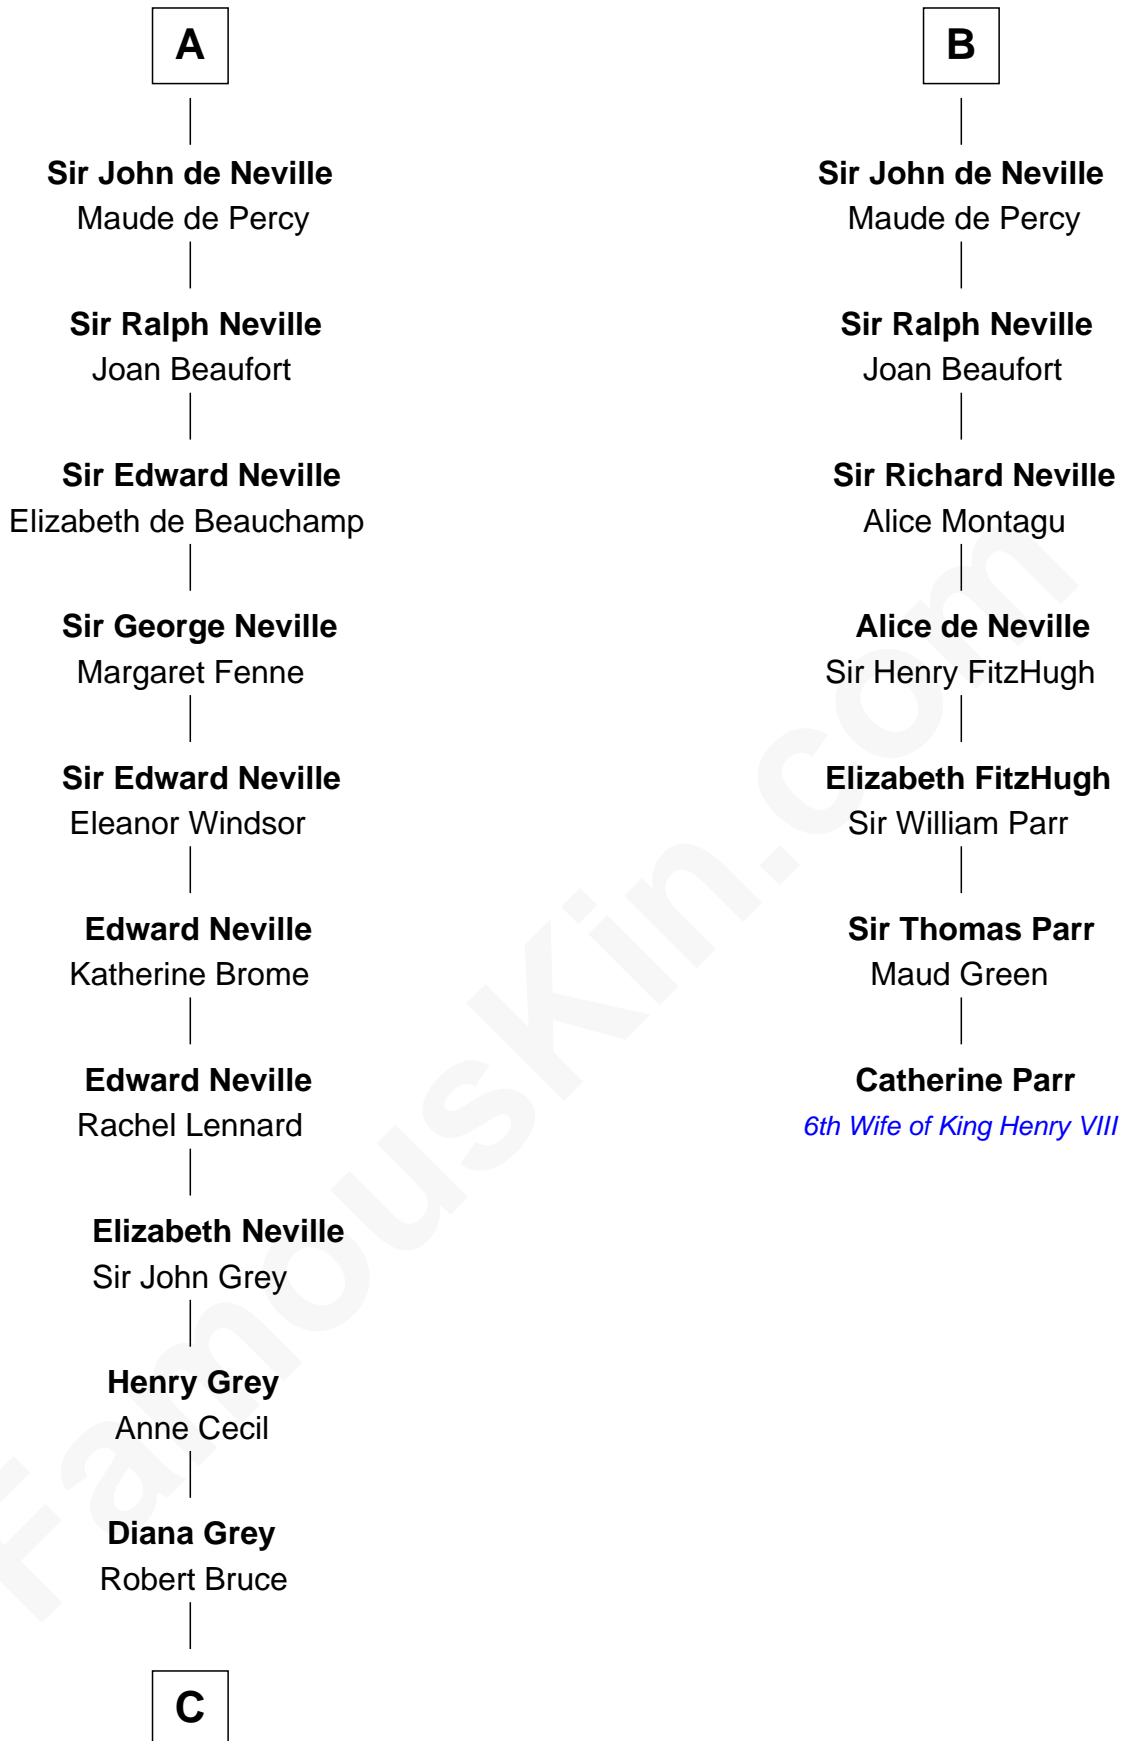

FamousKin.com

Relationship Chart of

Lt. Gen. James Brudenell

Leader of the "Charge of the Light Brigade"

13th cousin 8 times removed of

Catherine Parr

6th Wife of King Henry VIII

Uhtred of Galloway

Gunnild of Dunbar

C

—
Thomas Bruce
Elizabeth Seymour

—
Elizabeth Bruce
George Brudenell

—
Robert Brudenell
Anne Bishopp

—
Robert Brudenell
Penelope Anne Cooke

—
Lt. Gen. James Brudenell
Charge of the Light Brigade Leader