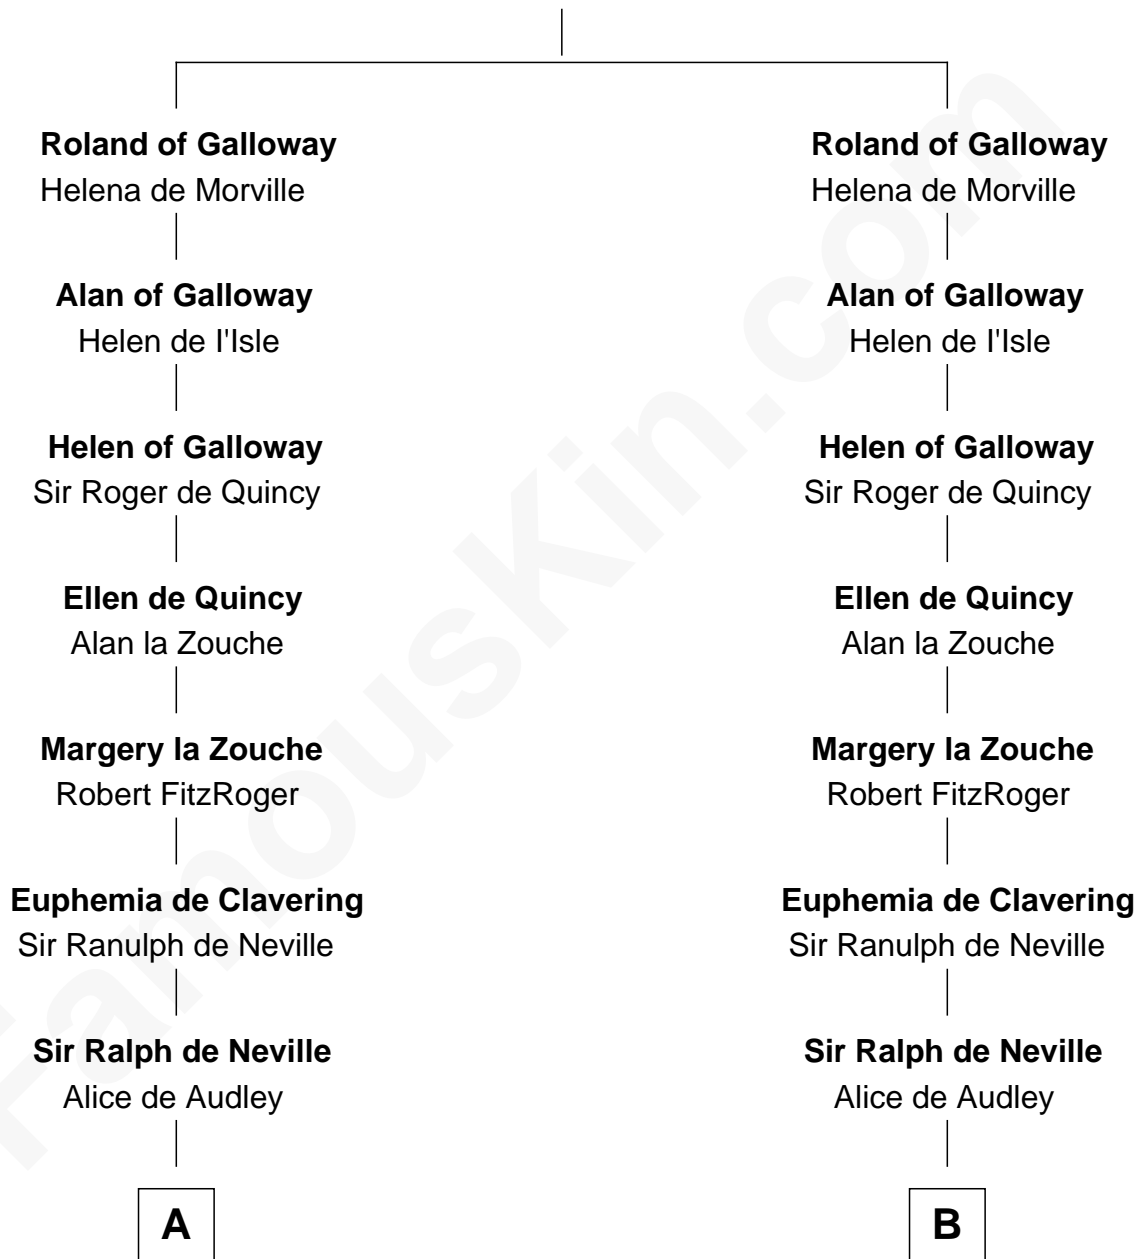

FamousKin.com

Relationship Chart of

Lt. Gen. James Brudenell

Leader of the "Charge of the Light Brigade"

13th cousin 8 times removed of

Catherine Parr

6th Wife of King Henry VIII

Uhtred of Galloway

Gunnild of Dunbar

C

—
Thomas Bruce
Elizabeth Seymour

—
Elizabeth Bruce
George Brudenell

—
Robert Brudenell
Anne Bishopp

—
Robert Brudenell
Penelope Anne Cooke

—
Lt. Gen. James Brudenell
Charge of the Light Brigade Leader