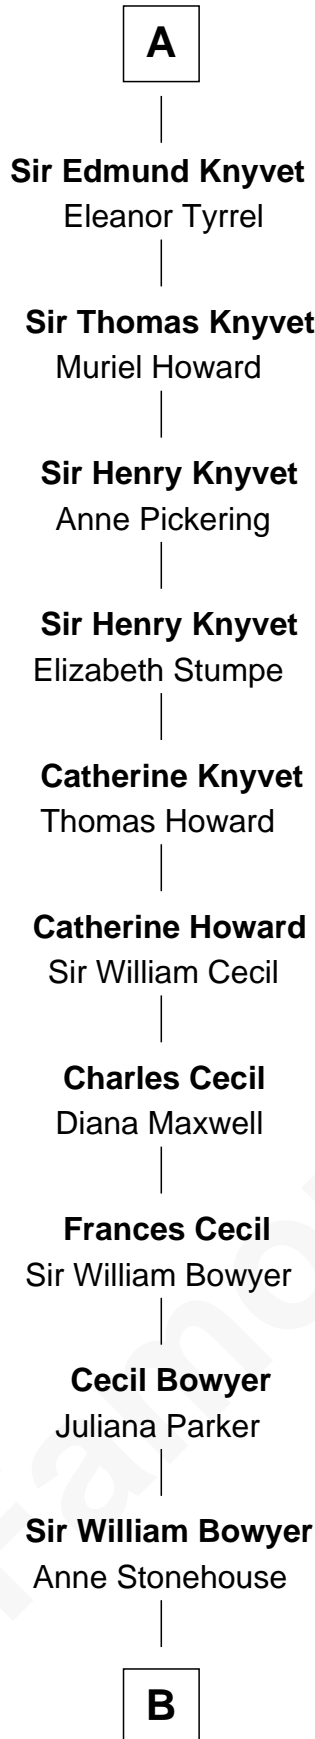

FamousKin.com Relationship Chart of

Lt. Gen. James Brudenell

Leader of the "Charge of the Light Brigade"

7th cousin 12 times removed of

Catherine Parr

6th Wife of King Henry VIII

Sir John Marmion

Maud de Furnival

B

—
Penelope Bowyer
George John Cooke

—
Penelope Anne Cooke
Robert Brudenell

—
Lt. Gen. James Brudenell
Charge of the Light Brigade Leader

FamousKin.com