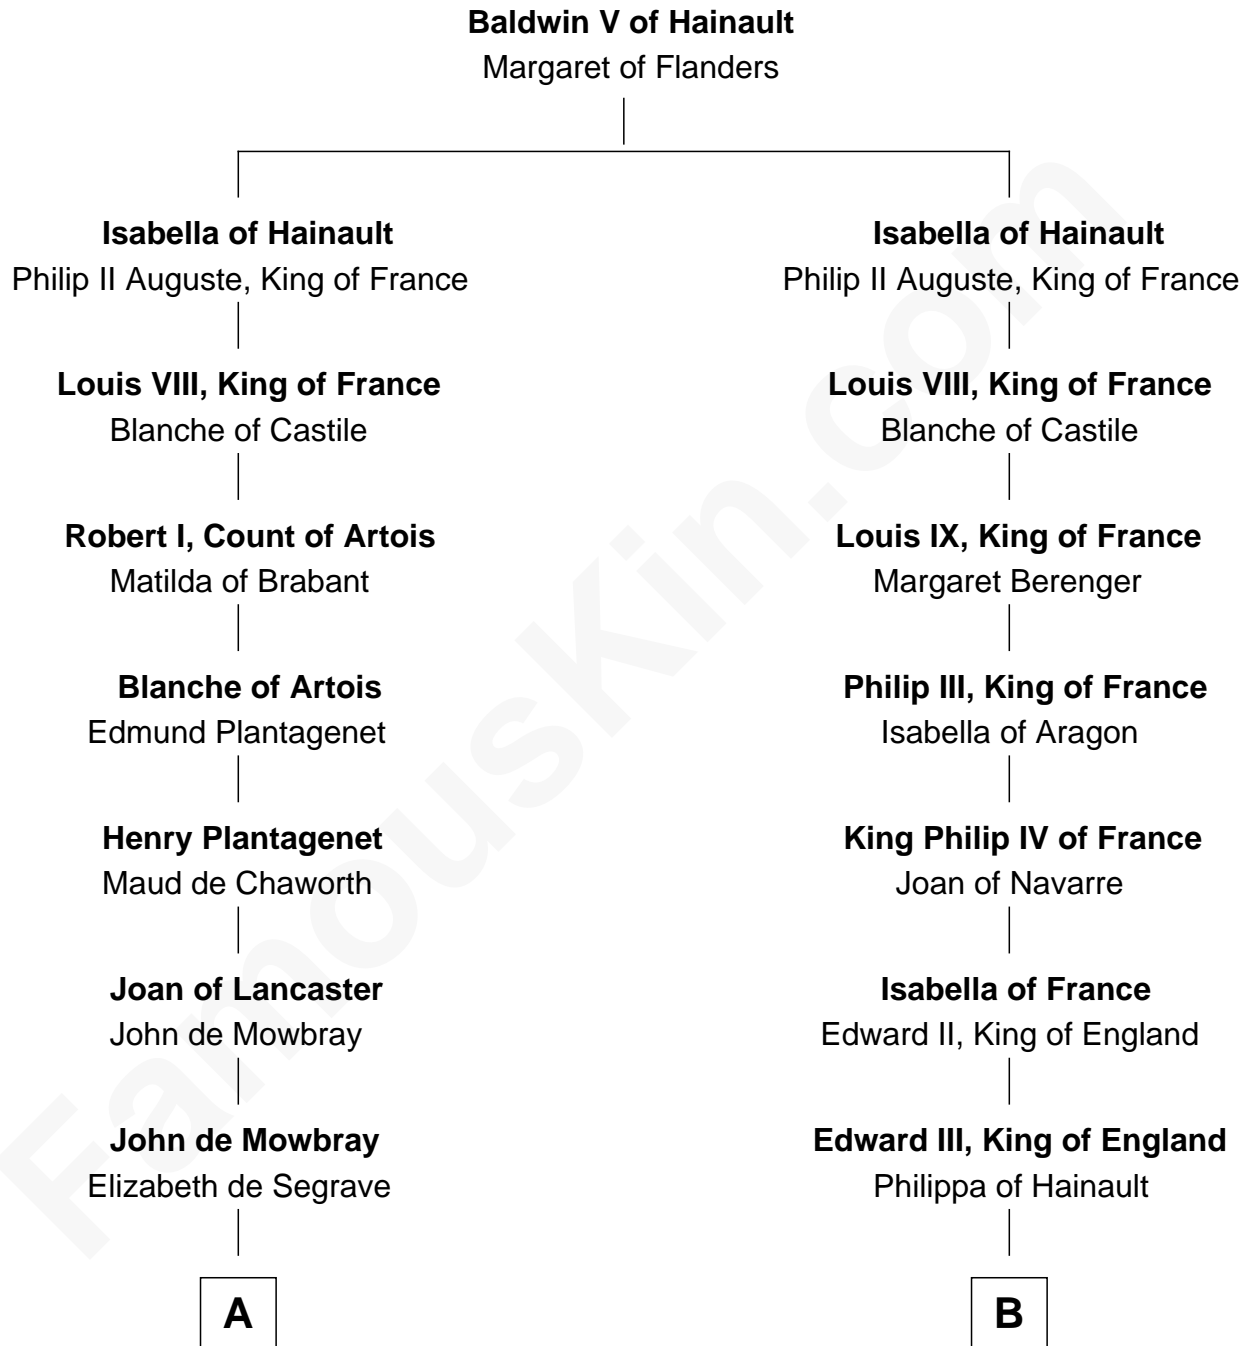

FamousKin.com

Relationship Chart of

Lt. Gen. James Brudenell

Leader of the "Charge of the Light Brigade"

13th cousin 7 times removed of

Catherine Parr

6th Wife of King Henry VIII

C

—
Anne Boscawen

Sir Cecil Bishopp

—
Anne Bishopp

Robert Brudenell

—
Robert Brudenell

Penelope Anne Cooke

—
Lt. Gen. James Brudenell

Charge of the Light Brigade Leader