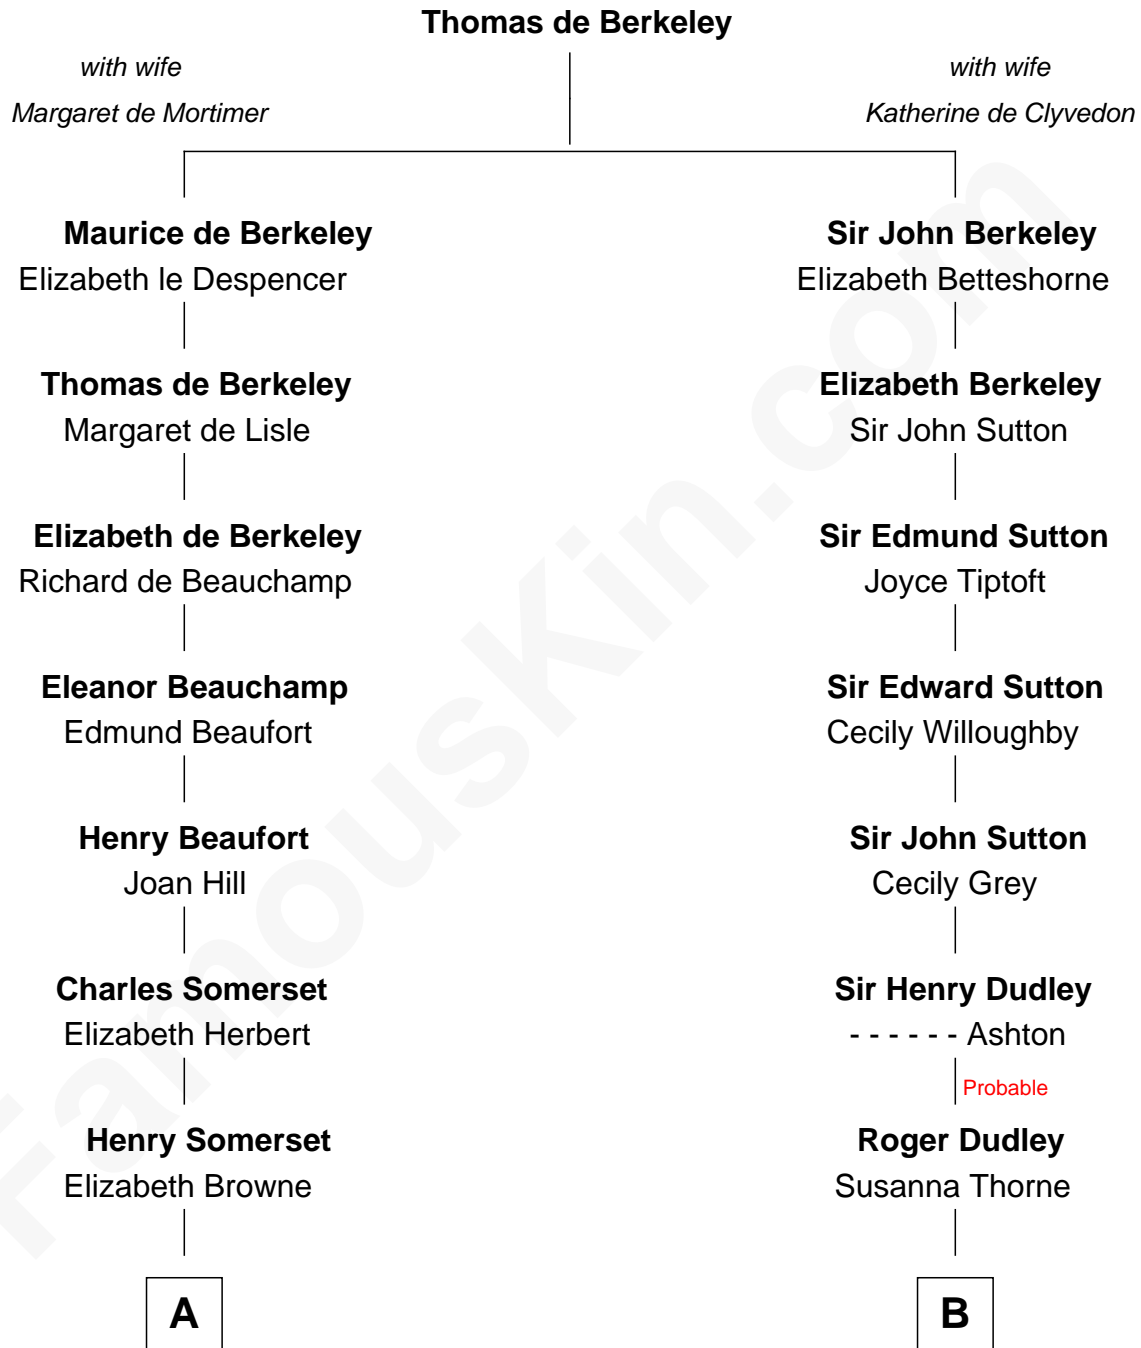

# FamousKin.com

## Relationship Chart of

**Lt. Gen. James Brudenell**  
 Leader of the "Charge of the Light Brigade"

16th cousin of

**John Kerry**  
 68th U.S. Secretary of State

**A**

**Lucy Somerset**

John Neville

**Dorothy Neville**

Sir Thomas Cecil

**Sir William Cecil**

Elizabeth Drury

**Anne Cecil**

Henry Grey

**Diana Grey**

Robert Bruce

**Thomas Bruce**