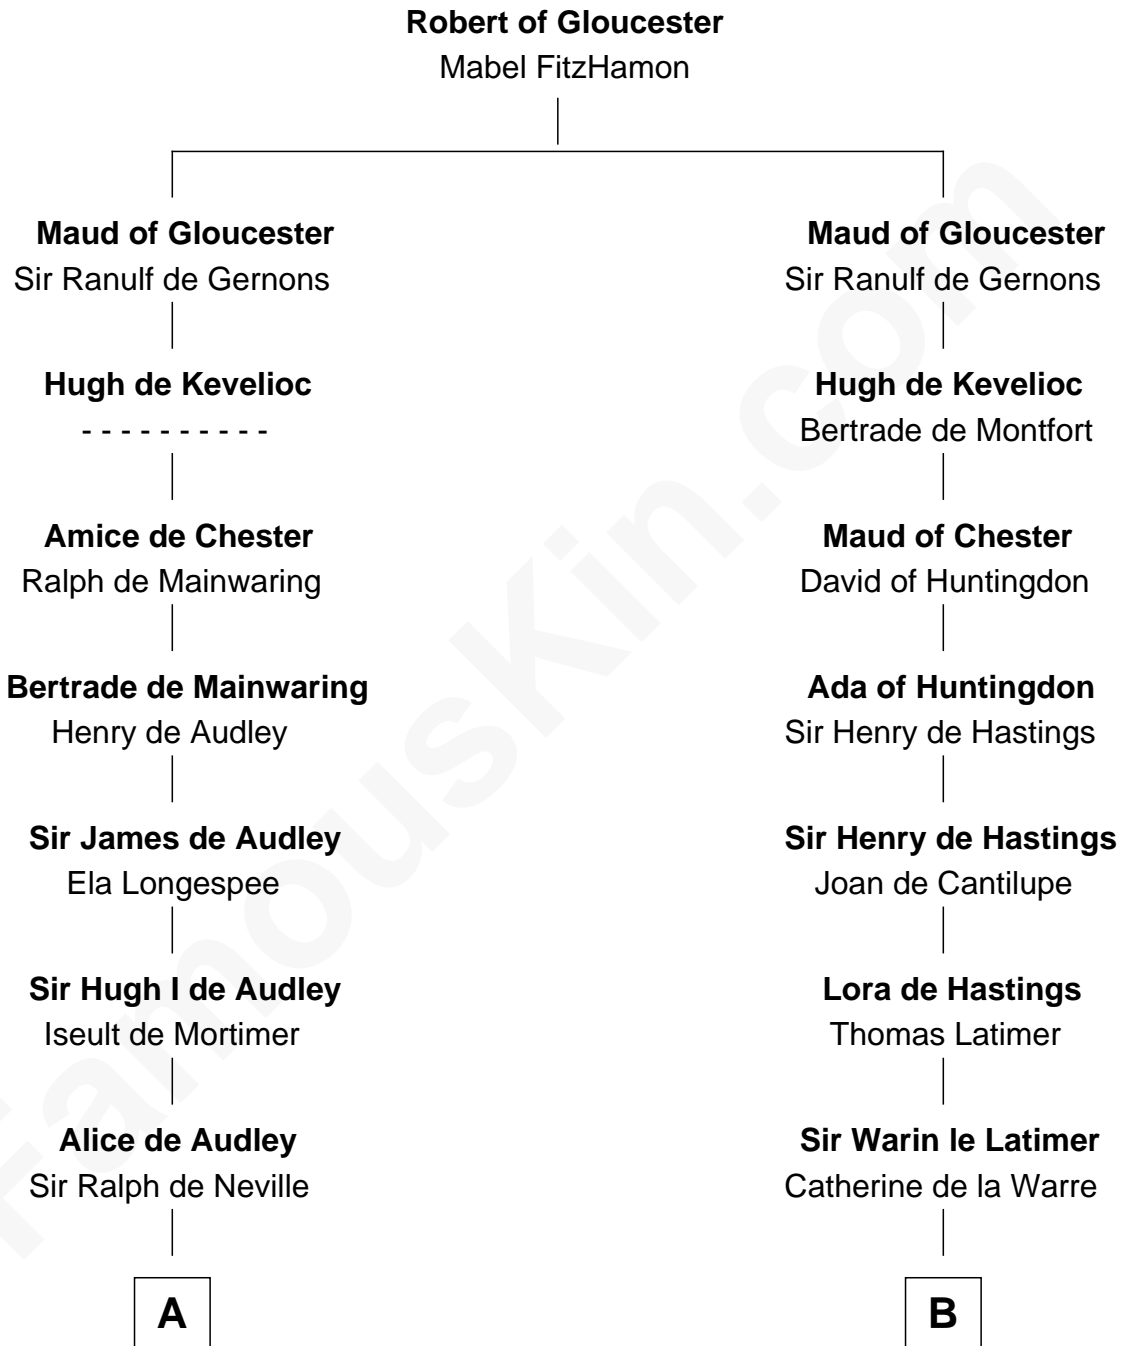

FamousKin.com Relationship Chart of

Lt. Gen. James Brudenell

Leader of the "Charge of the Light Brigade"

19th cousin 2 times removed of

James Bowdoin

2nd Governor of Massachusetts

C

Thomas Bruce
Elizabeth Seymour

Elizabeth Bruce
George Brudenell

Robert Brudenell
Anne Bishopp

Robert Brudenell
Penelope Anne Cooke

Lt. Gen. James Brudenell
Charge of the Light Brigade Leader

D

Elizabeth Lynde
George Pordage

Hannah Pordage
James Bowdoin