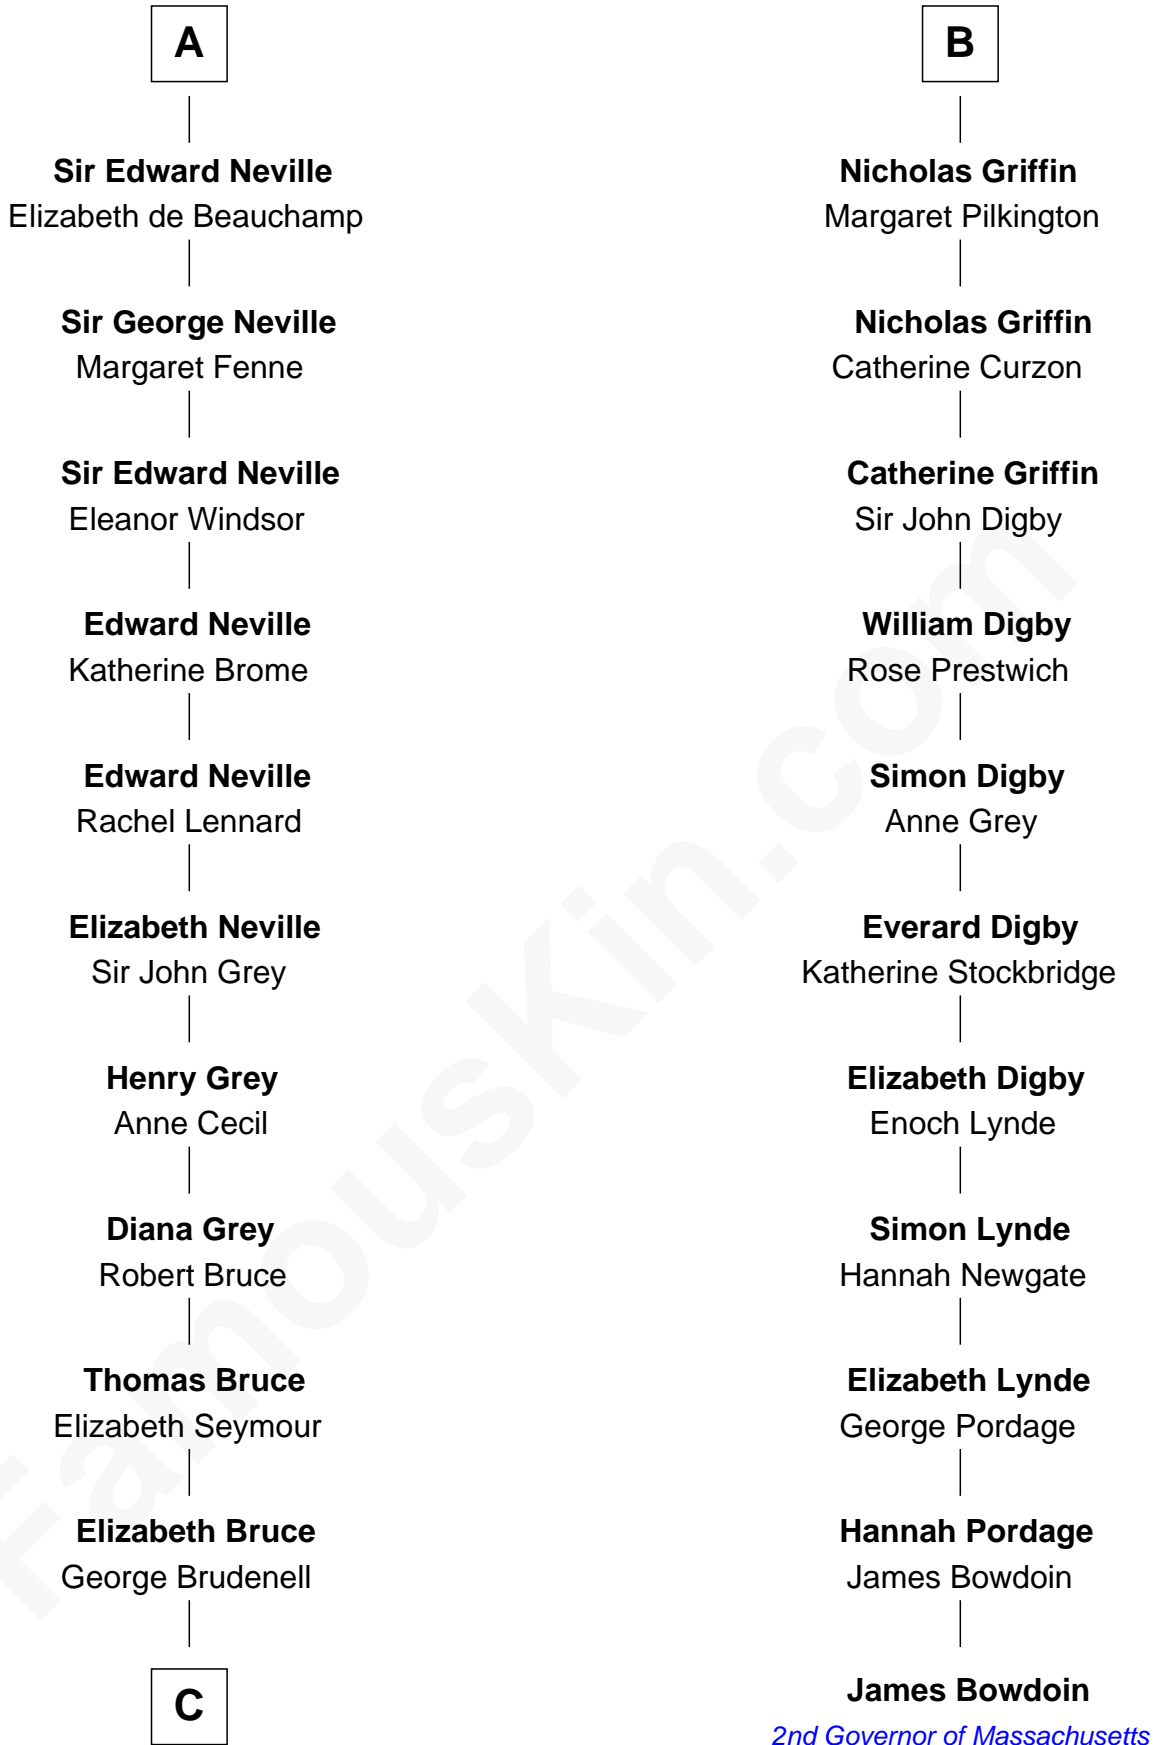

FamousKin.com

Relationship Chart of

Lt. Gen. James Brudenell

Leader of the "Charge of the Light Brigade"

17th cousin 2 times removed of

James Bowdoin

2nd Governor of Massachusetts

Alan of Galloway

Margery la Zouche
Robert FitzRoger

Hawise de Burgh
Sir Robert de Grelle

Euphemia de Clavering
Sir Ranulph de Neville

Joan de Grelle
John de la Warre

Sir Ralph de Neville
Alice de Audley

Catherine de la Warre
Sir Warin le Latimer

Sir John de Neville
Maude de Percy

Elizabeth le Latimer
Sir Thomas Griffin

Sir Ralph Neville
Joan Beaufort

Richard Griffin
Anna Chamberlain

A

B

C

—
Robert Brudenell

Anne Bishopp

—
Robert Brudenell

Penelope Anne Cooke

—
Lt. Gen. James Brudenell

Charge of the Light Brigade Leader

FamousKin.com