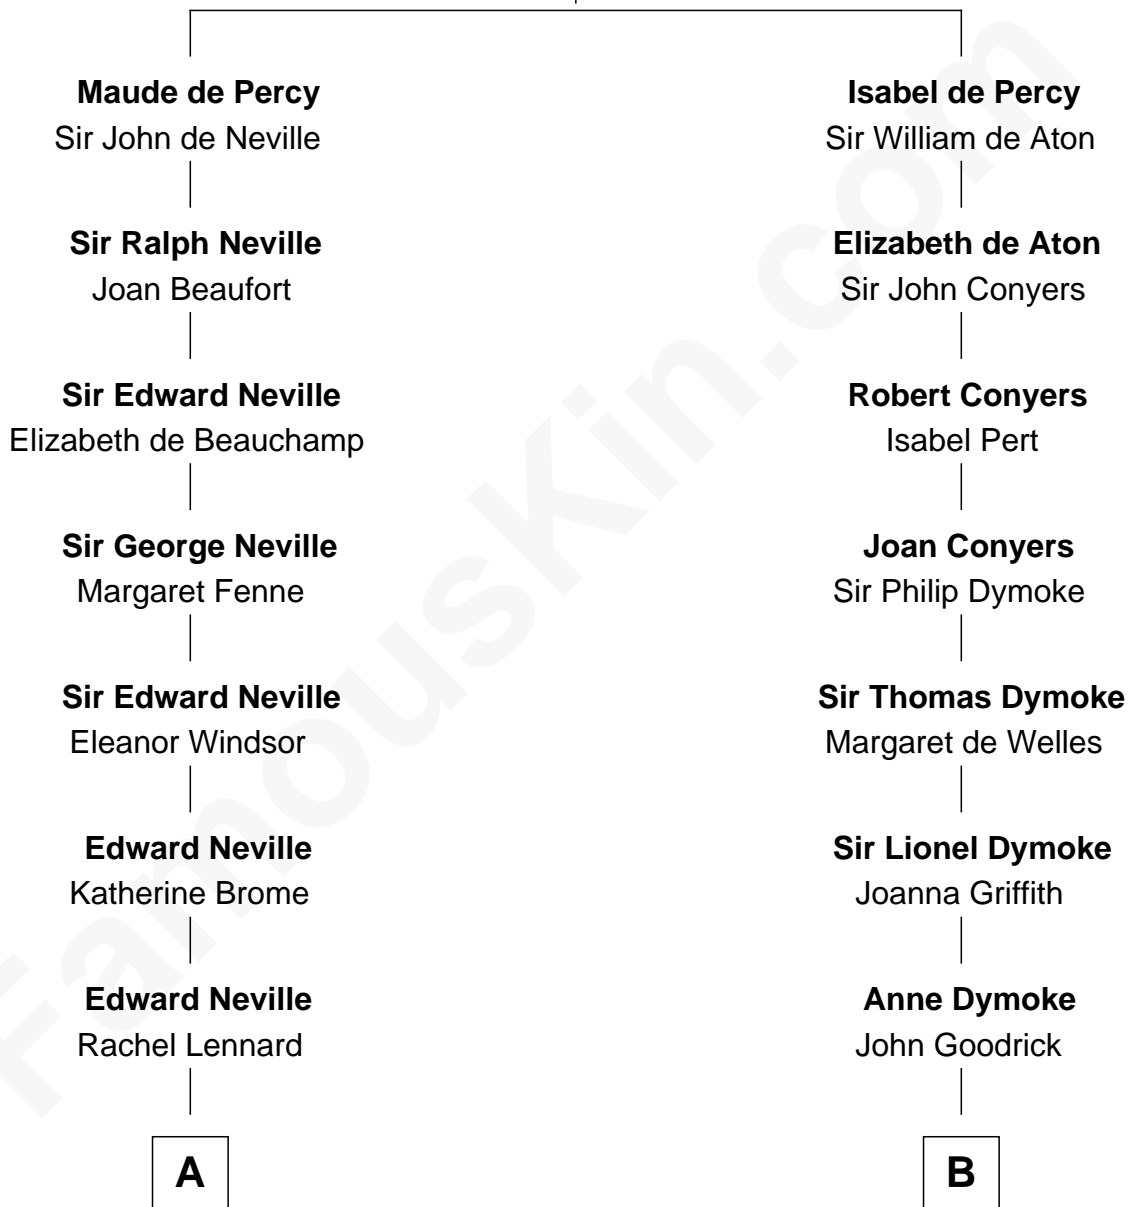

## Relationship Chart of

**Lt. Gen. James Brudenell**

*Leader of the "Charge of the Light Brigade"*

**14th cousin 6 times removed of**

**Lucille Ball**

*TV Actress - "I Love Lucy"*

**Sir Henry de Percy**

Idoine de Clifford

**C**

**George Osborn Durrell**

Anne Jane Jewell

**Nellie Rebecca Durrell**

Jasper Clinton Ball

**Henry Durrell Ball**

Desiree Evelyn Hunt

**Lucille Ball**