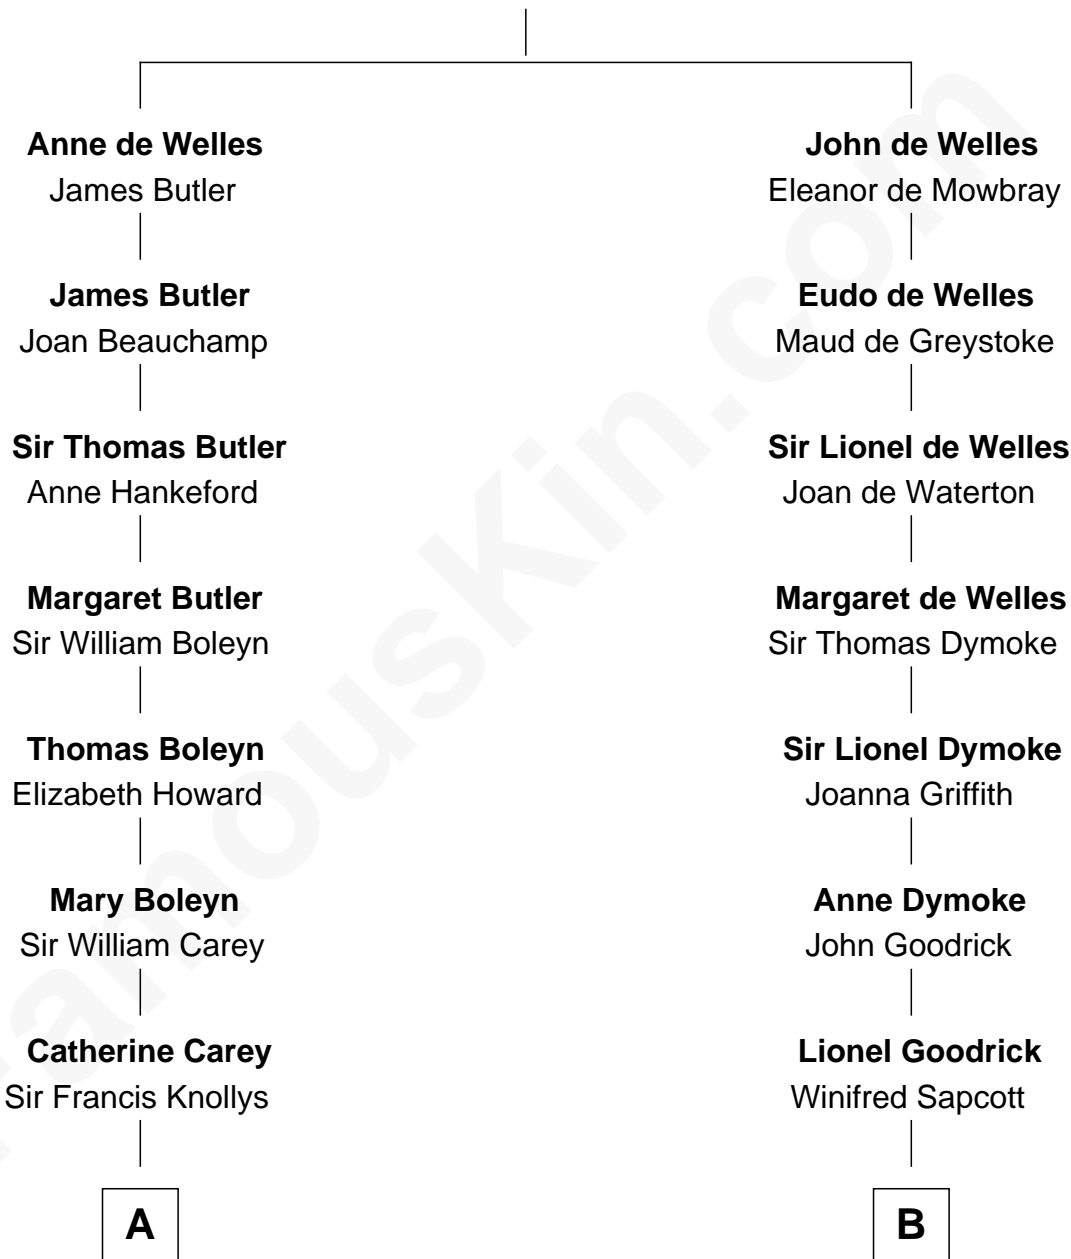

FamousKin.com Relationship Chart of

Lt. Gen. James Brudenell

Leader of the "Charge of the Light Brigade"

15th cousin 4 times removed of

Lucille Ball

TV Actress - "I Love Lucy"

John de Welles

Maud de Roos

C

Nellie Rebecca Durrell

Jasper Clinton Ball

Henry Durrell Ball

Desiree Evelyn Hunt

Lucille Ball

TV Actress - "I Love Lucy"

FamousKin.com