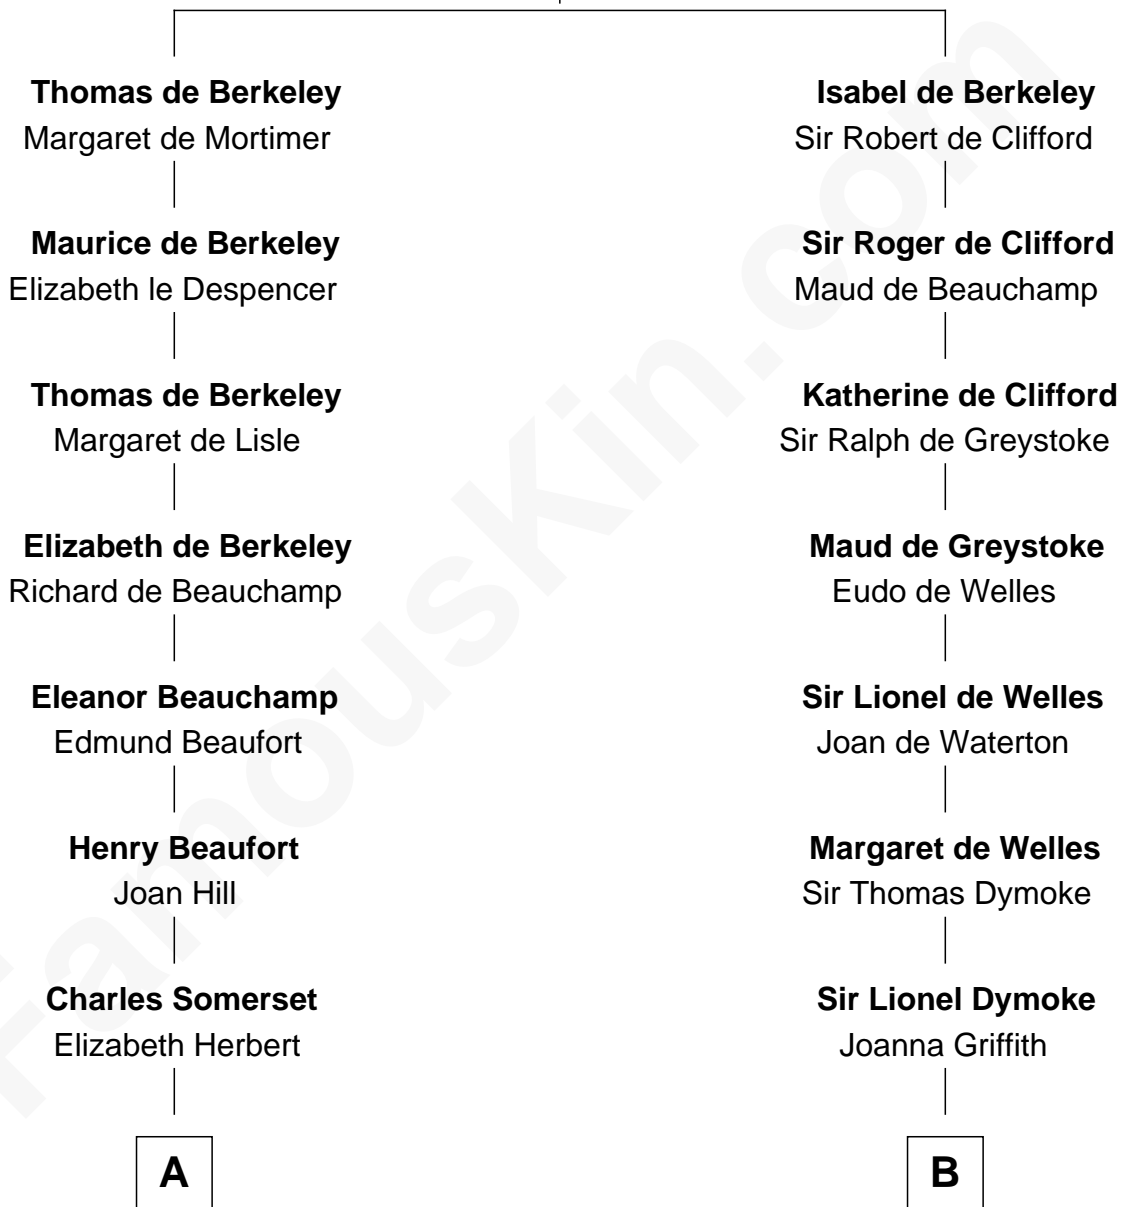

## Relationship Chart of

**Lt. Gen. James Brudenell**

*Leader of the "Charge of the Light Brigade"*

17th cousin 4 times removed of

**Lucille Ball**

*TV Actress - "I Love Lucy"*

**Sir Maurice de Berkeley**

Eve la Zouche

**C**

**Sally Bennet Osborn**

Newman Durrell

**George Osborn Durrell**

Anne Jane Jewell

**Nellie Rebecca Durrell**

Jasper Clinton Ball

**Henry Durrell Ball**

Desiree Evelyn Hunt

**Lucille Ball**

*TV Actress - "I Love Lucy"*

FamousKin.com