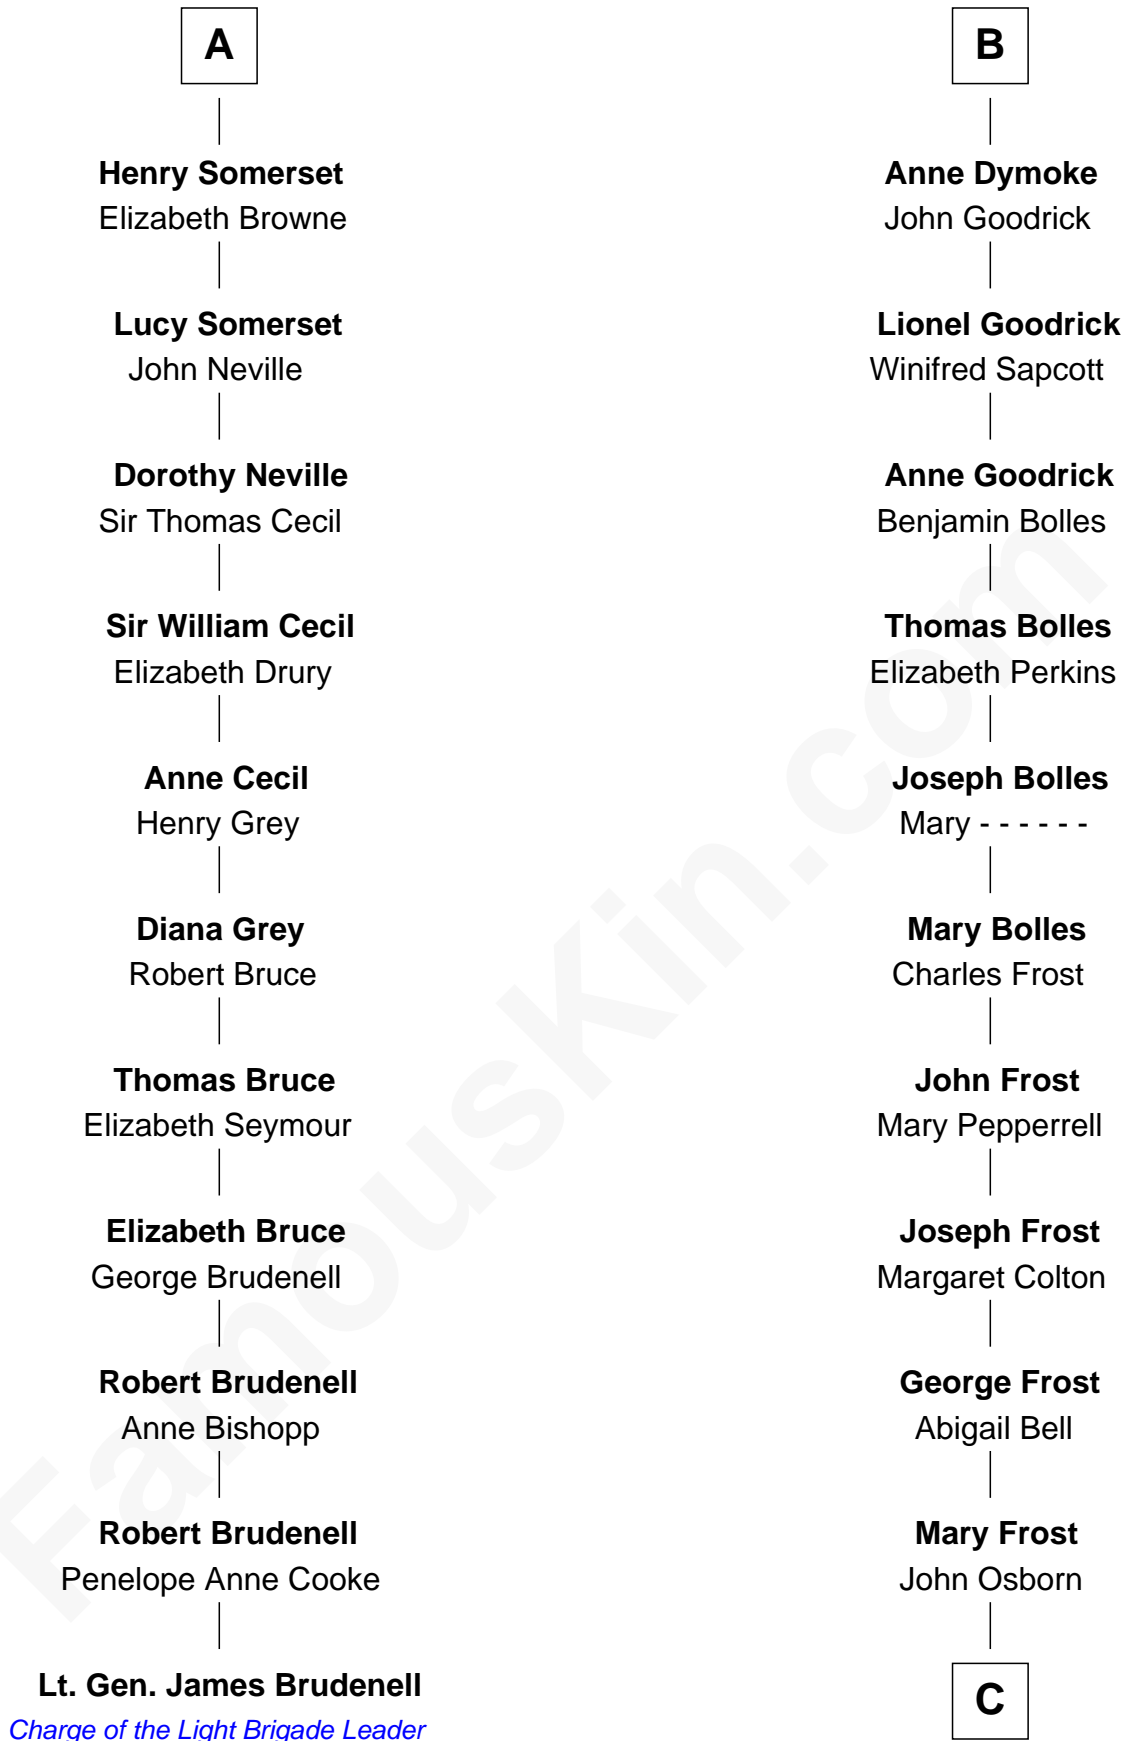

## Relationship Chart of

**Lt. Gen. James Brudenell**

*Leader of the "Charge of the Light Brigade"*

17th cousin 4 times removed of

**Lucille Ball**

*TV Actress - "I Love Lucy"*

**Sir Maurice de Berkeley**

Eve la Zouche

**C**

**Sally Bennet Osborn**

Newman Durrell

**George Osborn Durrell**

Anne Jane Jewell

**Nellie Rebecca Durrell**

Jasper Clinton Ball

**Henry Durrell Ball**