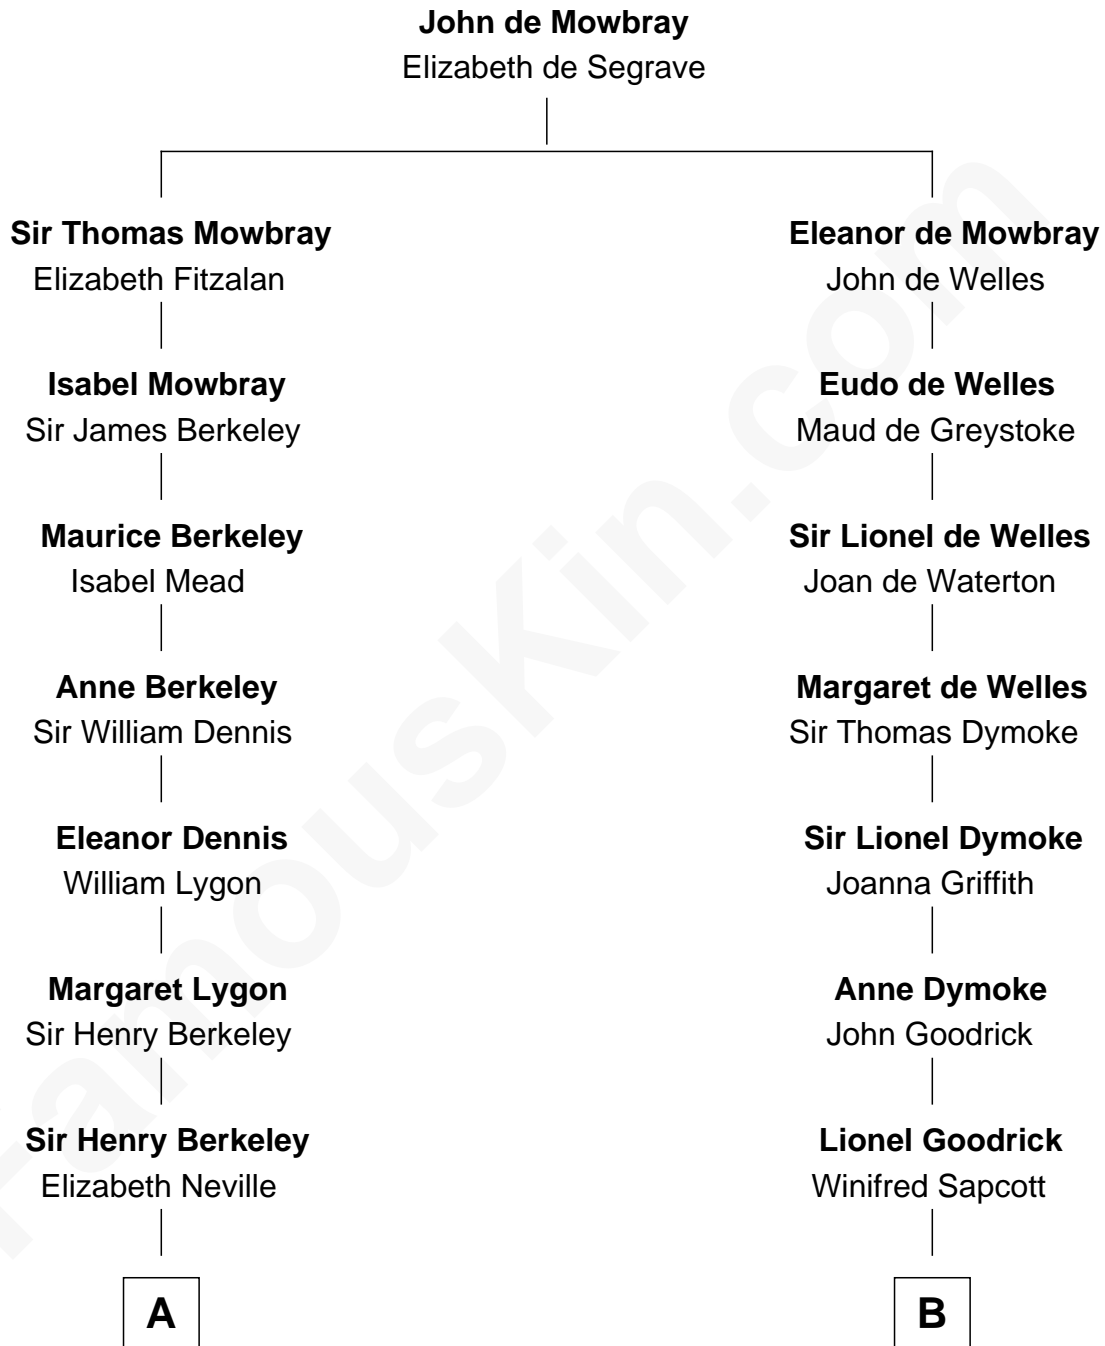

FamousKin.com

Relationship Chart of

Lt. Gen. James Brudenell

Leader of the "Charge of the Light Brigade"

13th cousin 6 times removed of

Lucille Ball

TV Actress - "I Love Lucy"

C

Nellie Rebecca Durrell

Jasper Clinton Ball

Henry Durrell Ball

Desiree Evelyn Hunt

Lucille Ball

TV Actress - "I Love Lucy"

FamousKin.com