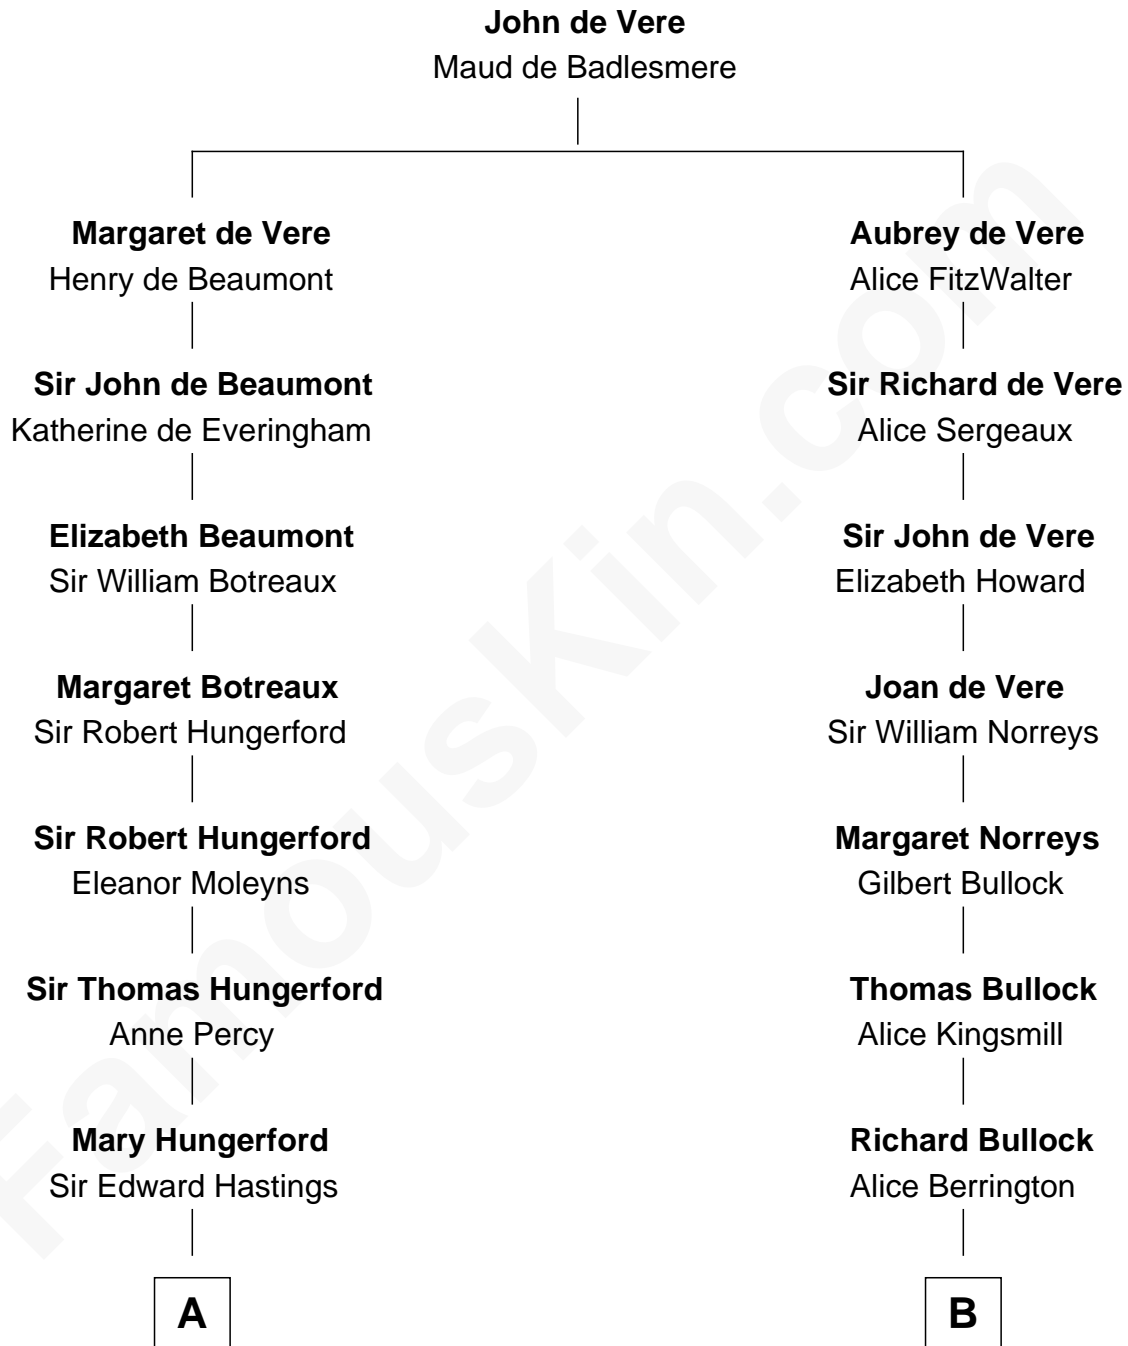

FamousKin.com

Relationship Chart of

Lt. Gen. James Brudenell

Leader of the "Charge of the Light Brigade"

17th cousin 4 times removed of

Brian Wilson

Co-Founder of The Beach Boys

C

George Washington Wilson

Mary Bailey

William Henry Wilson

Alta Lenora Chitwood

William Coral Wilson

Edith Sophia Sthole

Murray Gage Wilson

Audree Neva Korthof