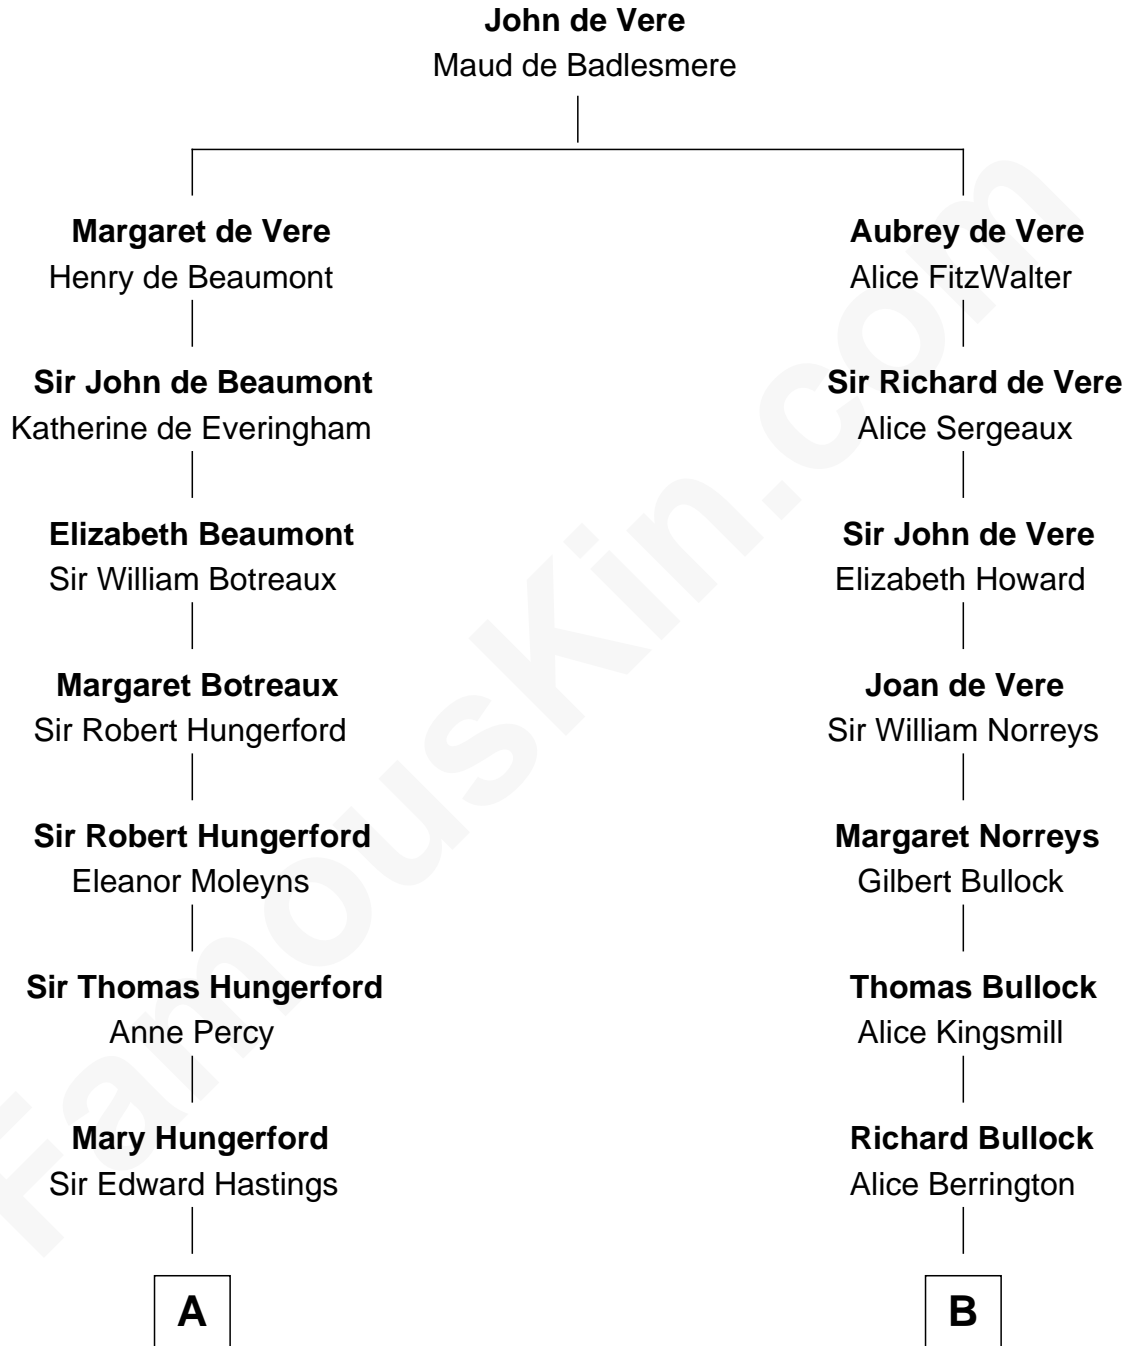

FamousKin.com

Relationship Chart of

Lt. Gen. James Brudenell

Leader of the "Charge of the Light Brigade"

17th cousin 4 times removed of

Dennis Wilson

Co-Founder of The Beach Boys

C

George Washington Wilson

Mary Bailey

William Henry Wilson

Alta Lenora Chitwood

William Coral Wilson

Edith Sophia Sthole

Murray Gage Wilson

Audree Neva Korthof