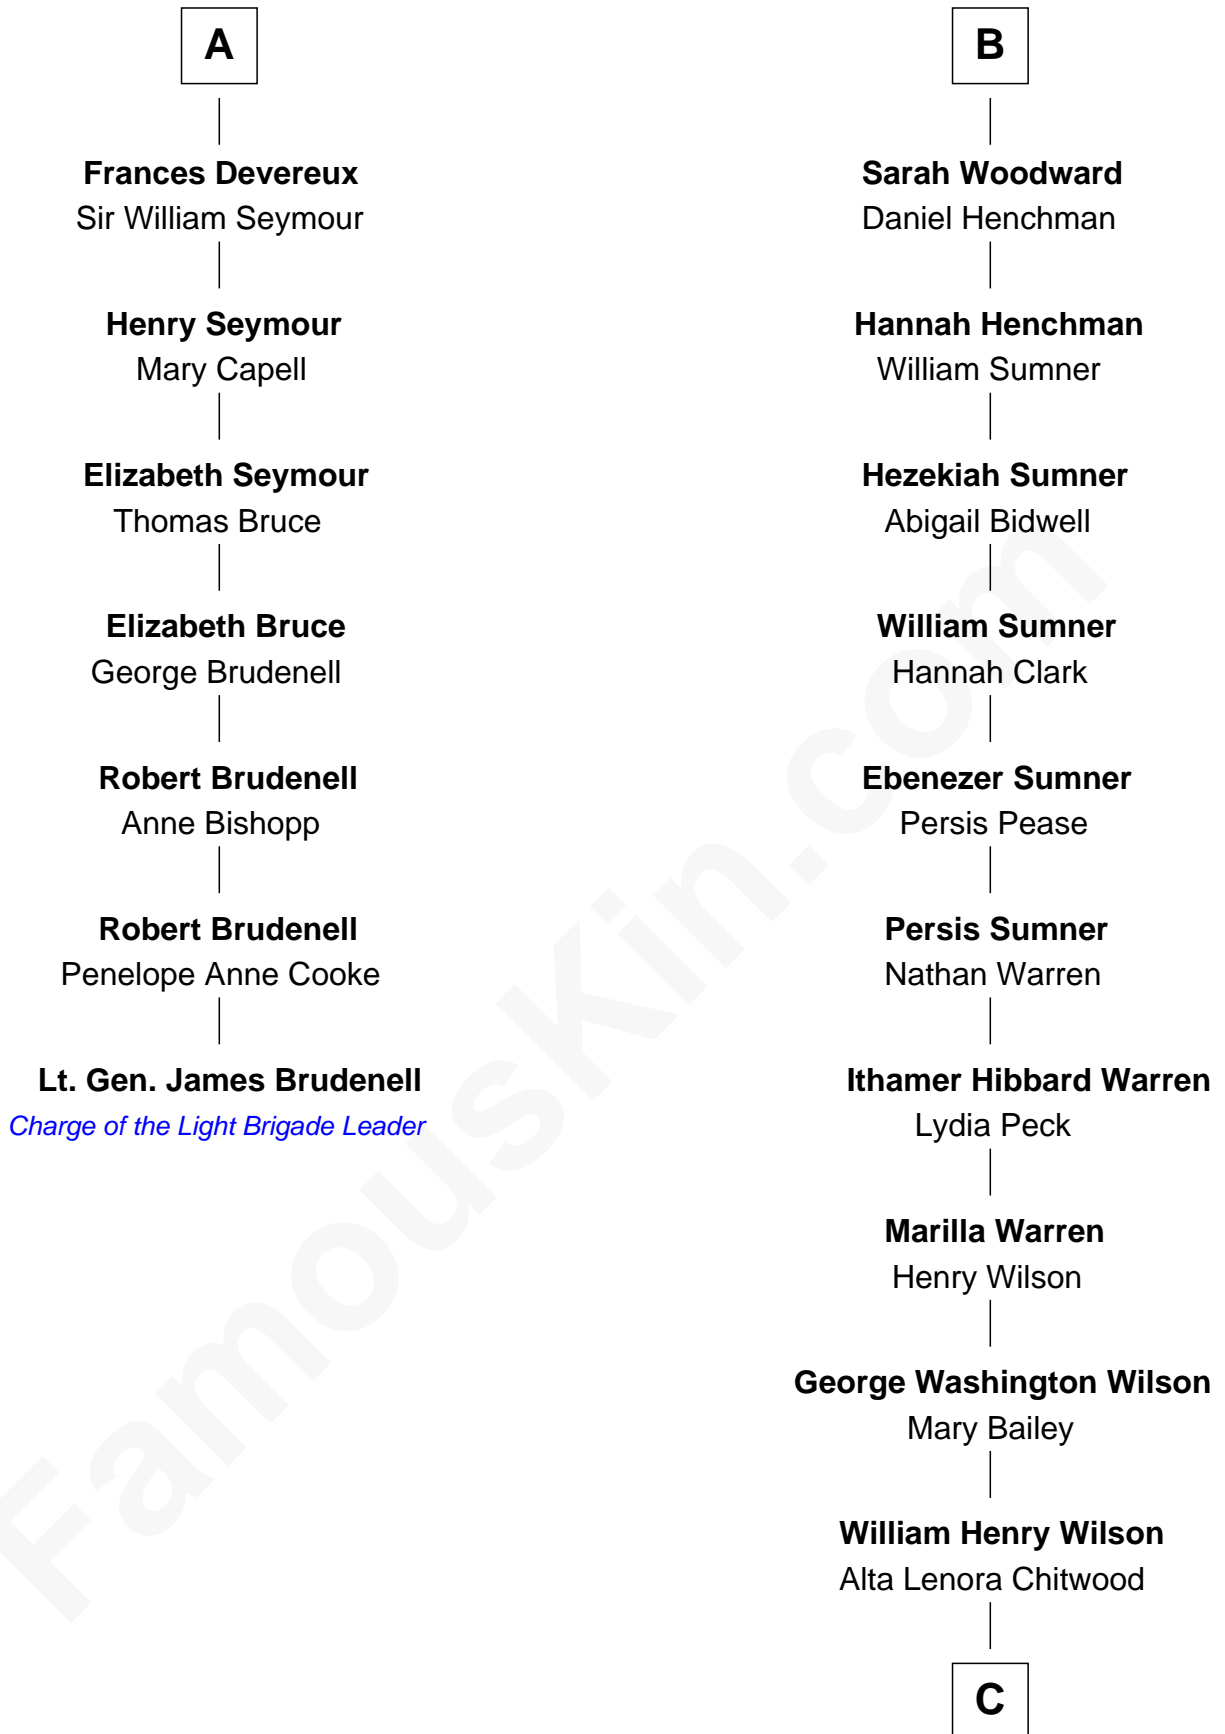

## Relationship Chart of

**Lt. Gen. James Brudenell**

*Leader of the "Charge of the Light Brigade"*

13th cousin 6 times removed of

**Carl Wilson**

*Co-Founder of The Beach Boys*

**C**

**William Coral Wilson**

Edith Sophia Sthole

**Murray Gage Wilson**

Audree Neva Korthof

**Carl Wilson**

*Co-Founder of The Beach Boys*

FamousKin.com