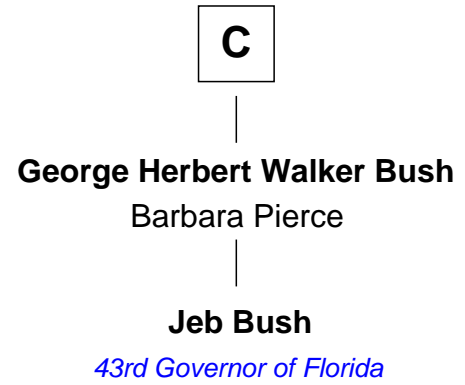

FamousKin.com Relationship Chart of

Lt. Gen. James Brudenell

Leader of the "Charge of the Light Brigade"

14th cousin 4 times removed of

Jeb Bush

43rd Governor of Florida

Sir Hugh Willoughby

Margaret Freville