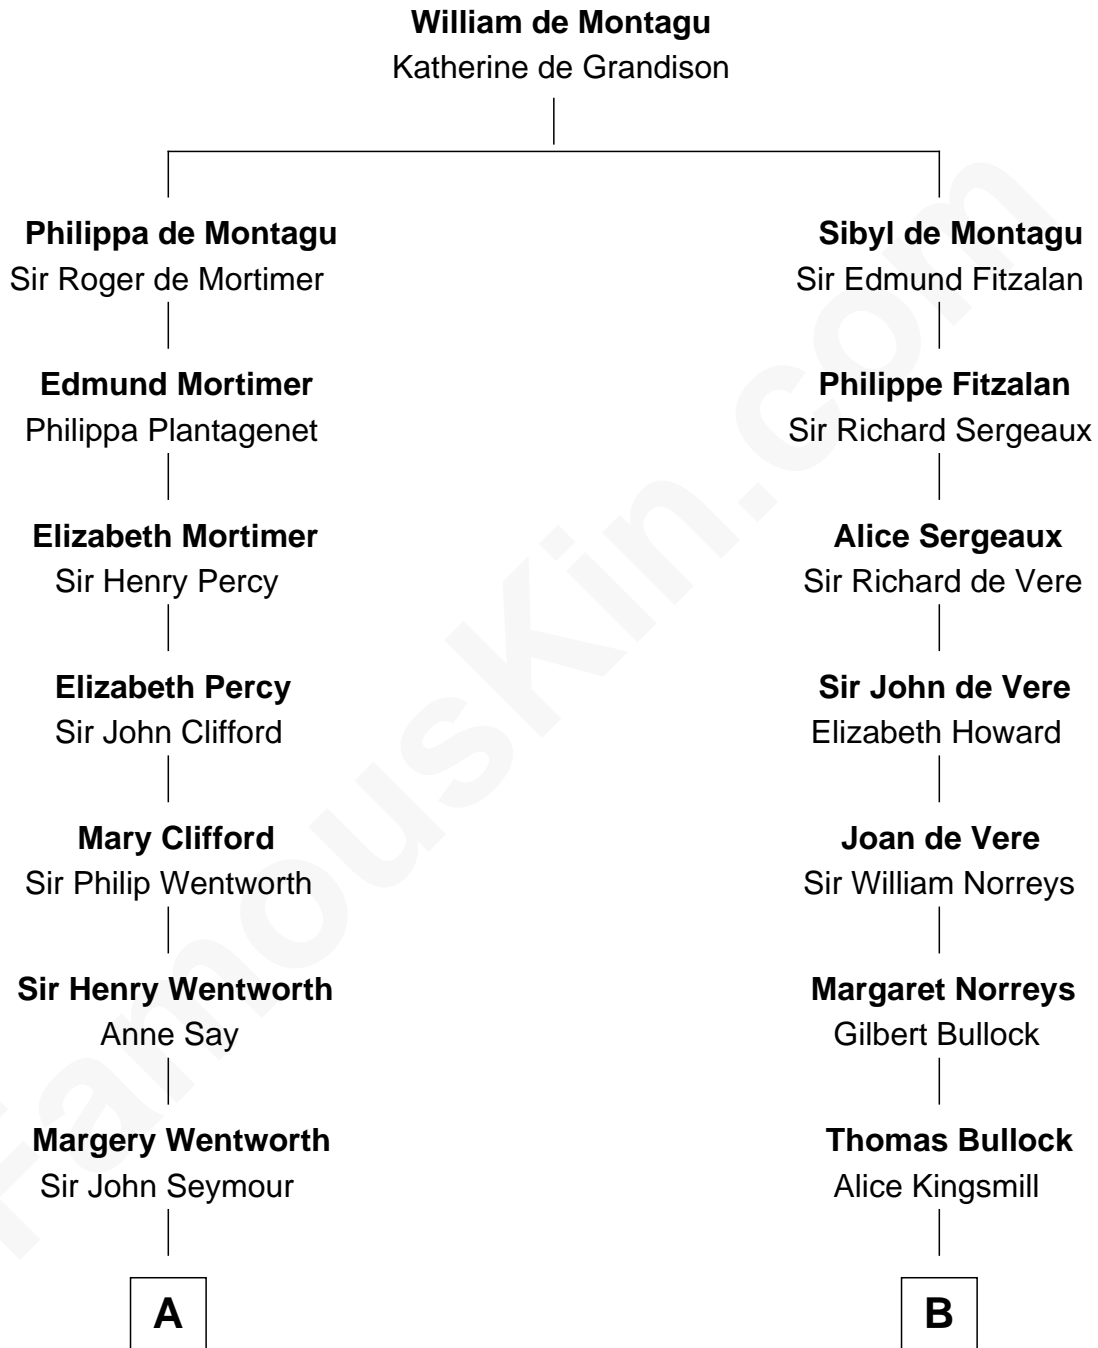

FamousKin.com Relationship Chart of

Lt. Gen. James Brudenell
Leader of the "Charge of the Light Brigade"

16th cousin 5 times removed of

Jeb Bush

43rd Governor of Florida

C

Harriet Eleanor Fay
Rev. James Smith Bush

Samuel Prescott Bush
Flora Sheldon

Prescott Sheldon Bush
Dorothy Wear Walker

George Herbert Walker Bush
Barbara Pierce

Jeb Bush
43rd Governor of Florida

FamousKin.com