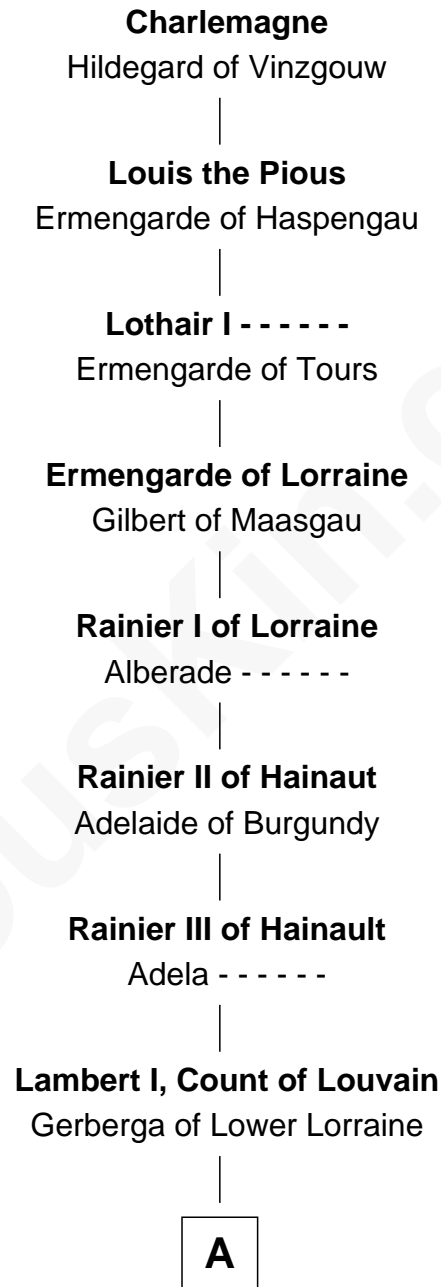

# FamousKin.com Relationship Chart of

**Lt. Gen. James Brudenell**

*Leader of the "Charge of the Light Brigade"*

**31st Great-grandson of**

**Charlemagne**

*King of the Franks*

**A**

**Lambert II, Count of Louvain**

Oda of Lorraine

**Henry II, Count of Louvain**

Adela of Orthen

**Gottfried I, Count of Louvain**

Ide de Chiny

**Godfrey II, Count of Louvain**

Luitgarde of Sulzbach

**Godfrey III, Count of Louvain**

Edmund Plantagenet

**Henry Plantagenet**

Maud de Chaworth

**B**

**B**

**Joan of Lancaster**

John de Mowbray

**John de Mowbray**