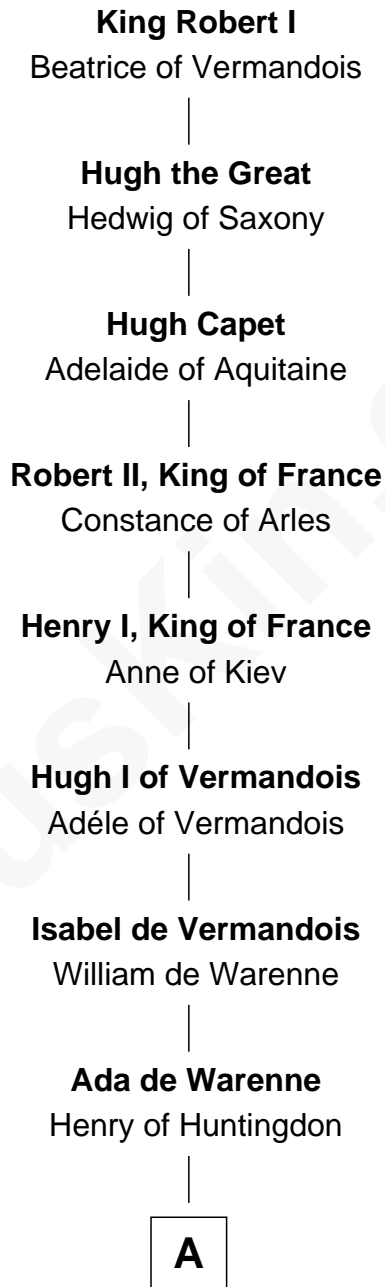

FamousKin.com Relationship Chart of

Lt. Gen. James Brudenell

Leader of the "Charge of the Light Brigade"

26th Great-grandson of

King Robert I

King of France

A

David of Huntingdon

Maud of Chester

Ada of Huntingdon

Sir Henry de Hastings

Sir Henry de Hastings

Joan de Cantilupe

Sir John de Hastings

Isabel de Valence

Elizabeth de Hastings

Sir John Say

Anne Say

Sir Henry Wentworth

B

B

|
Margery Wentworth

Sir John Seymour

|
Edward Seymour