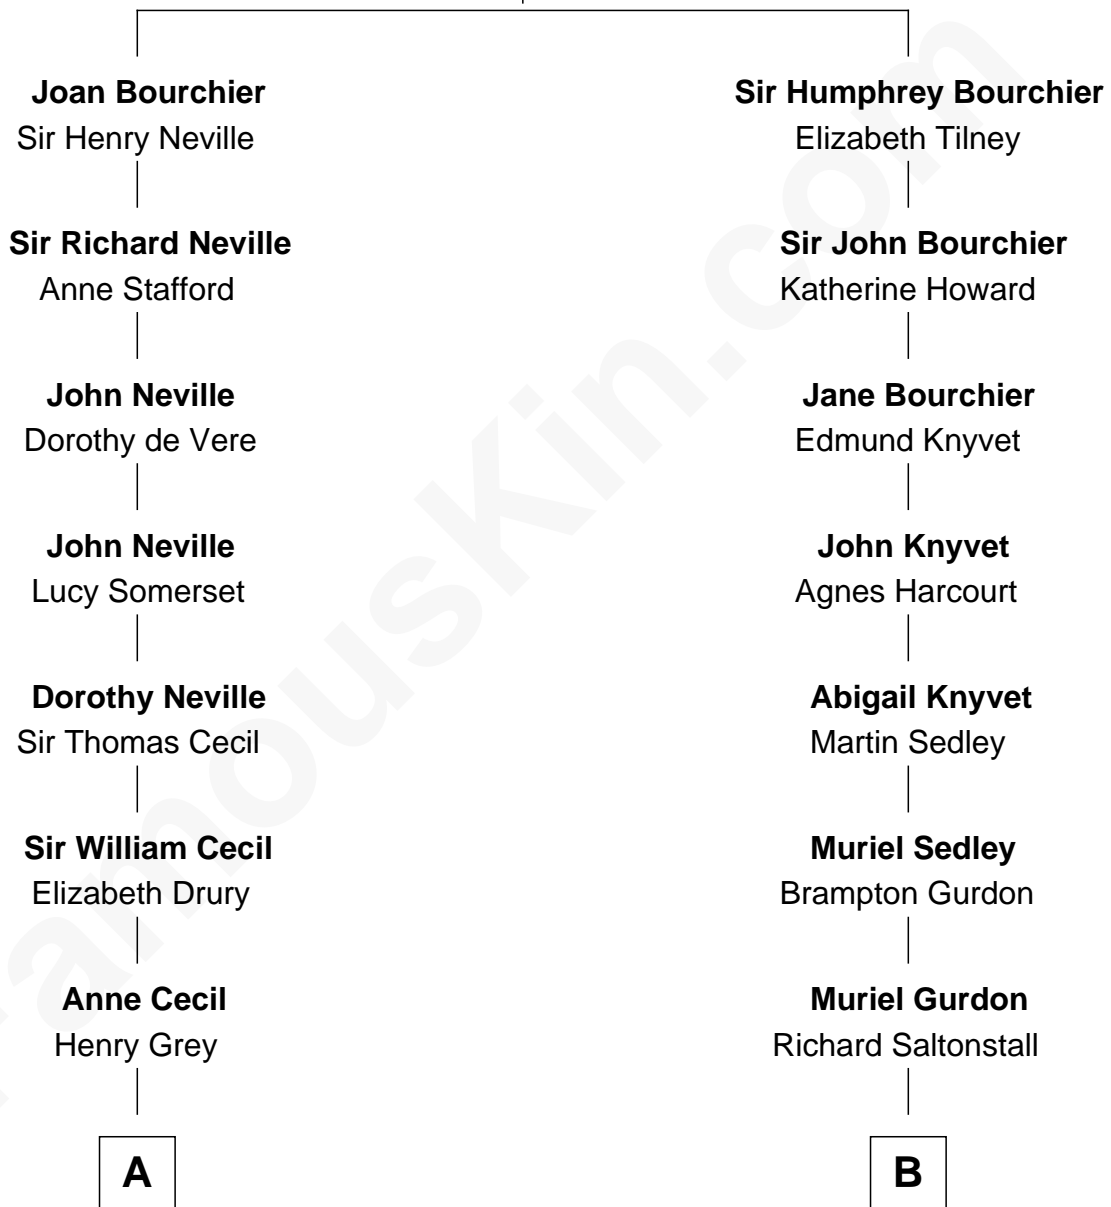

FamousKin.com

Relationship Chart of

Lt. Gen. James Brudenell
Leader of the "Charge of the Light Brigade"

12th cousin 7 times removed of

Paget Brewster
TV Actress

Sir John Bouchier
 Margaret Berners

C

Joan Ryerson

George Washington Wales Brewster

Galen Brewster

Hathaway Tew

Paget Brewster

TV Actress

FamousKin.com