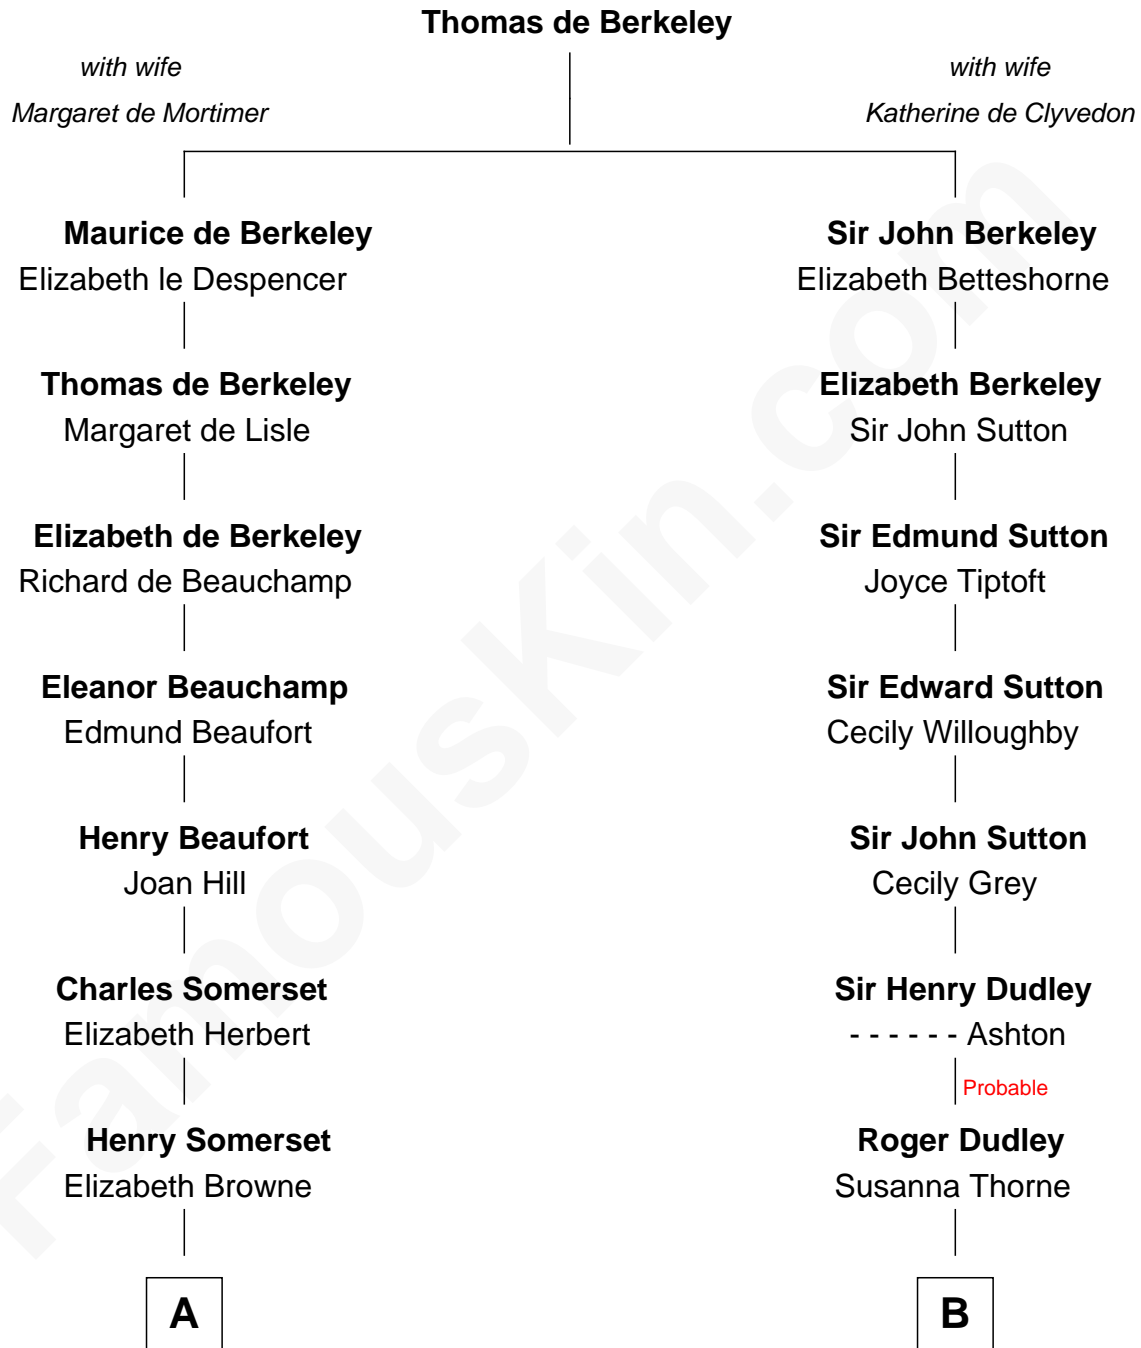

# FamousKin.com

## Relationship Chart of

**Lt. Gen. James Brudenell**  
*Leader of the "Charge of the Light Brigade"*

16th cousin 4 times removed of

**Paget Brewster**  
*TV Actress*

**C**

**Donald Mitchell Ryerson**

Isabelle McGenniss

**Joan Ryerson**

George Washington Wales Brewster

**Galen Brewster**

Hathaway Tew

**Paget Brewster**

*TV Actress*

FamousKin.com