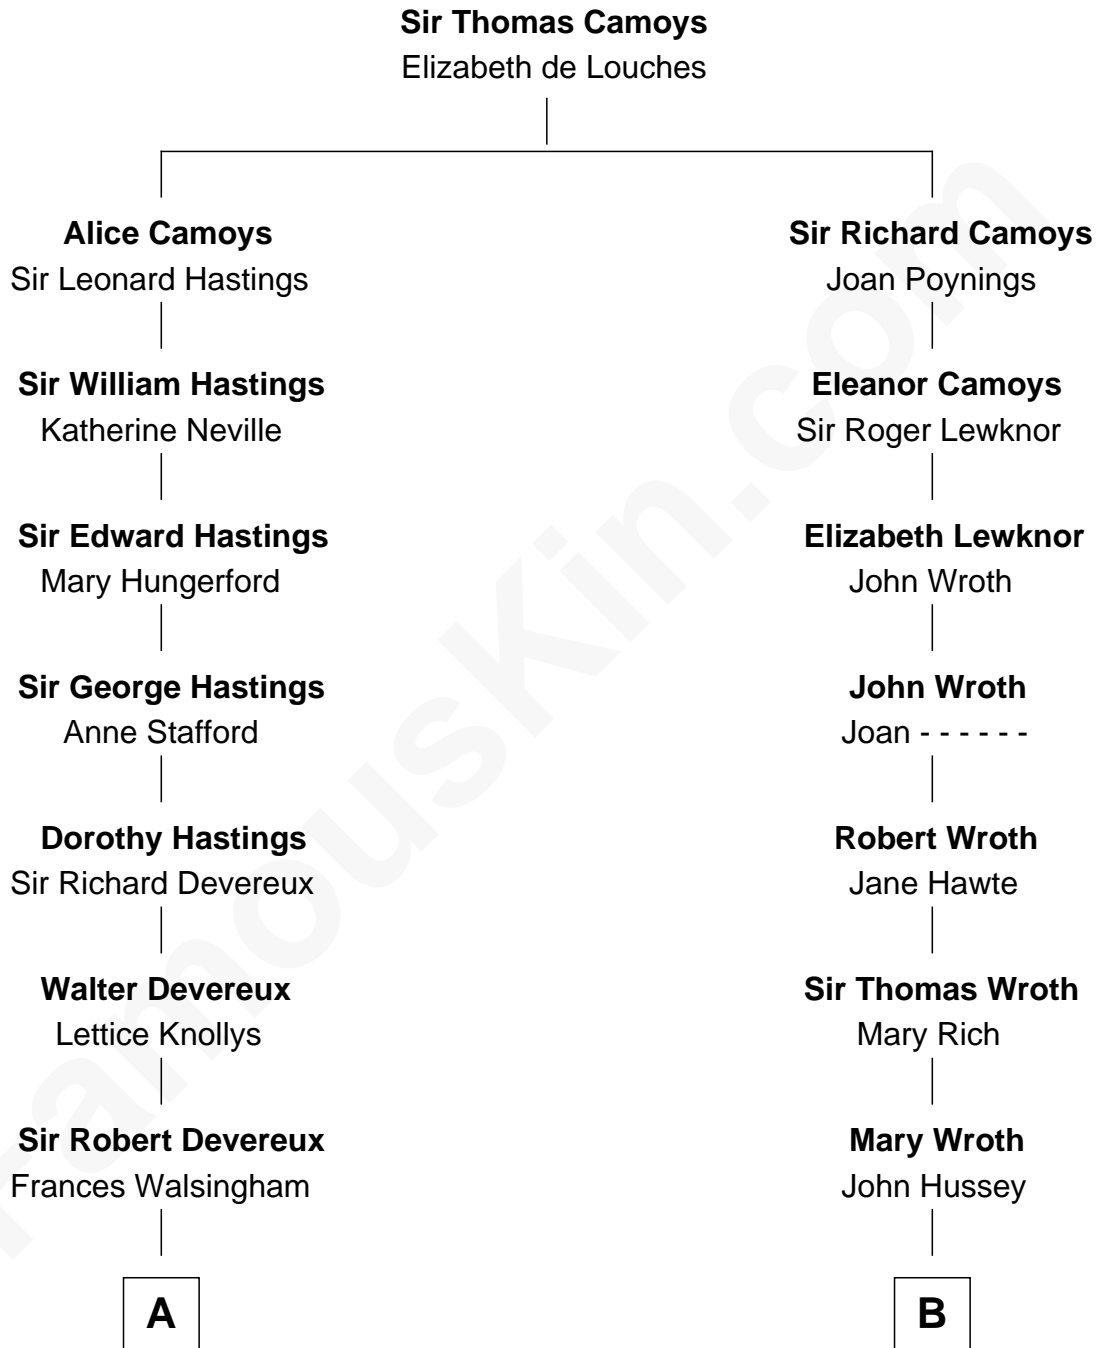

FamousKin.com

Relationship Chart of

Lt. Gen. James Brudenell
Leader of the "Charge of the Light Brigade"

13th cousin 6 times removed of

Paget Brewster
TV Actress

C

George Washington Wales Brewster

Joan Ryerson

Galen Brewster

Hathaway Tew

Paget Brewster

TV Actress

FamousKin.com