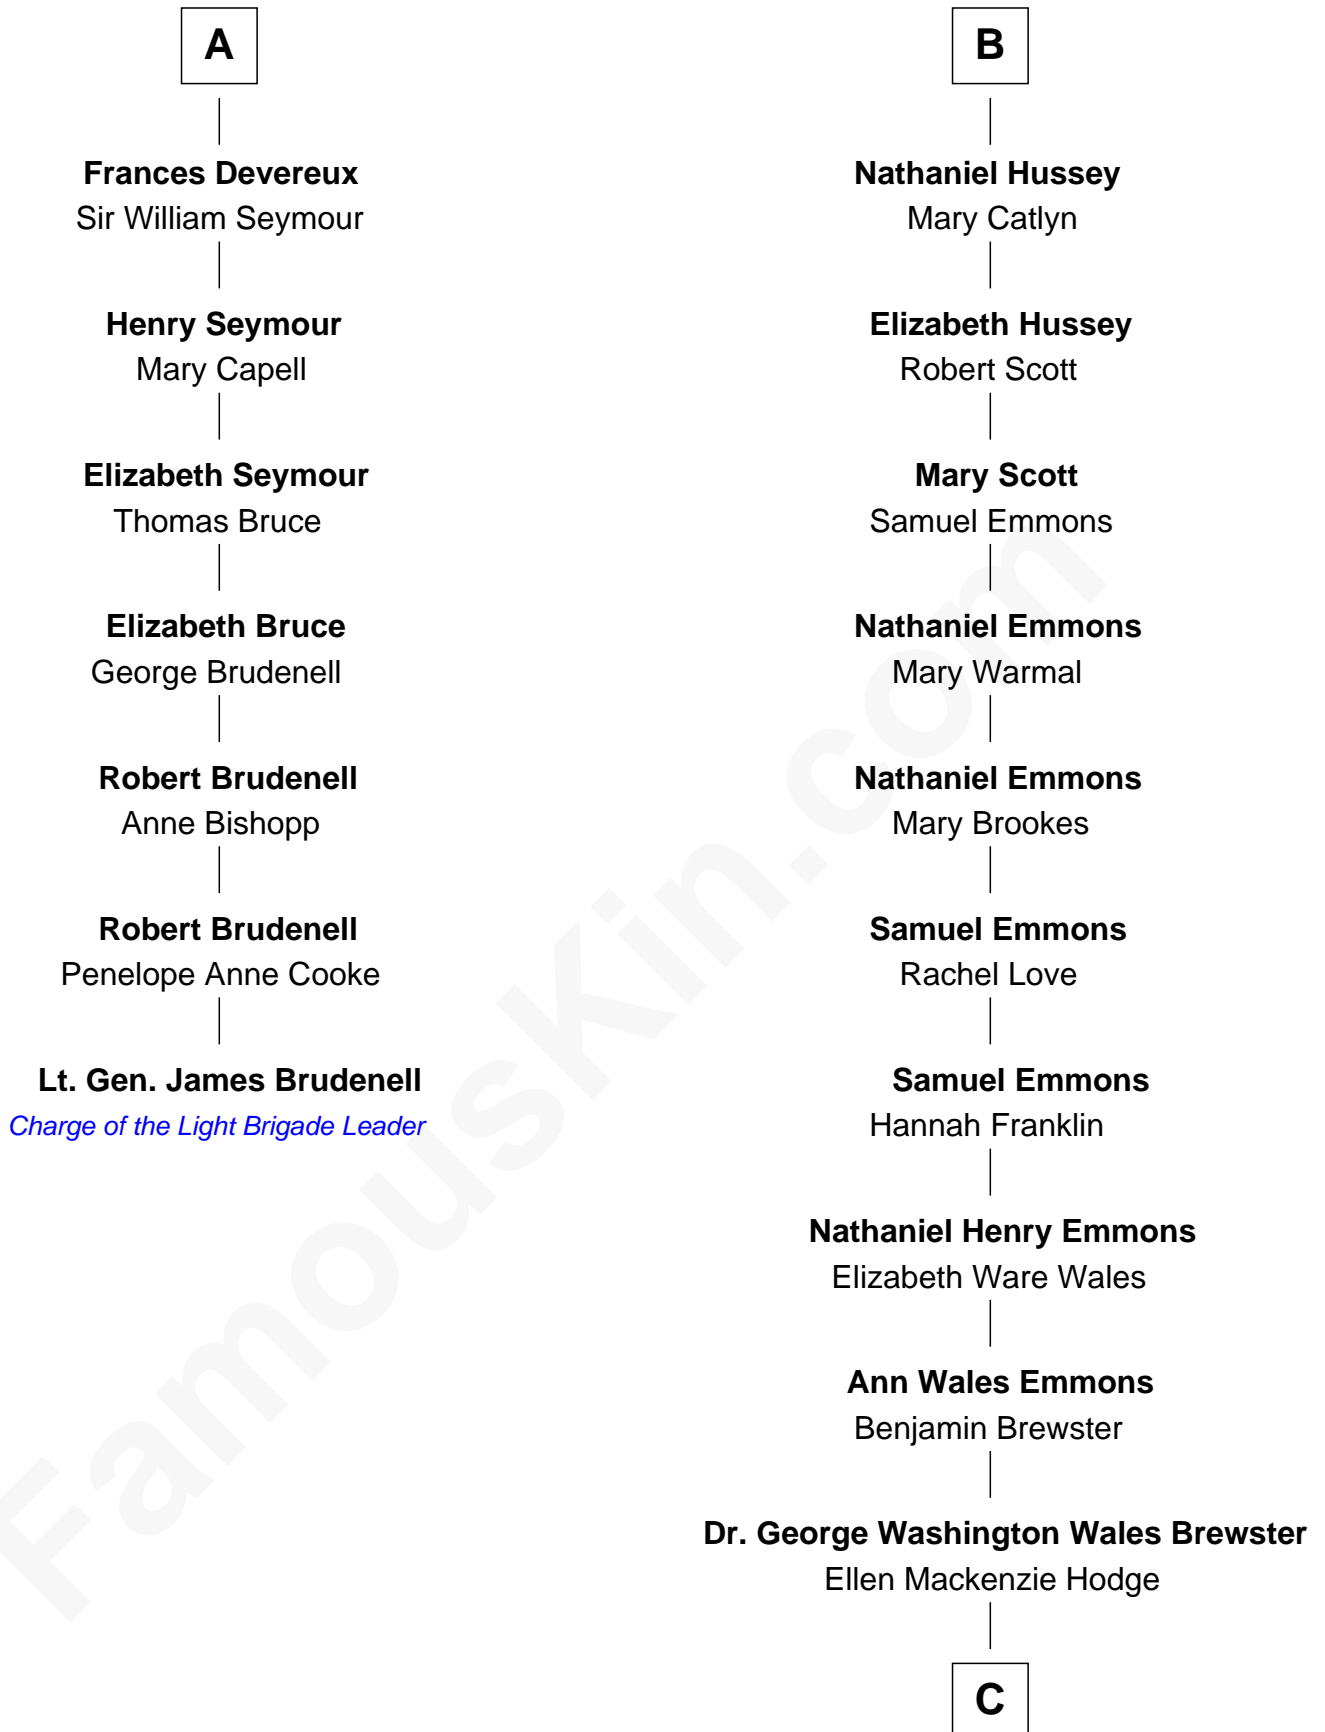

FamousKin.com

Relationship Chart of

Lt. Gen. James Brudenell
Leader of the "Charge of the Light Brigade"

13th cousin 6 times removed of

Paget Brewster
TV Actress

C

George Washington Wales Brewster

Joan Ryerson

Galen Brewster

Hathaway Tew

Paget Brewster

TV Actress

FamousKin.com