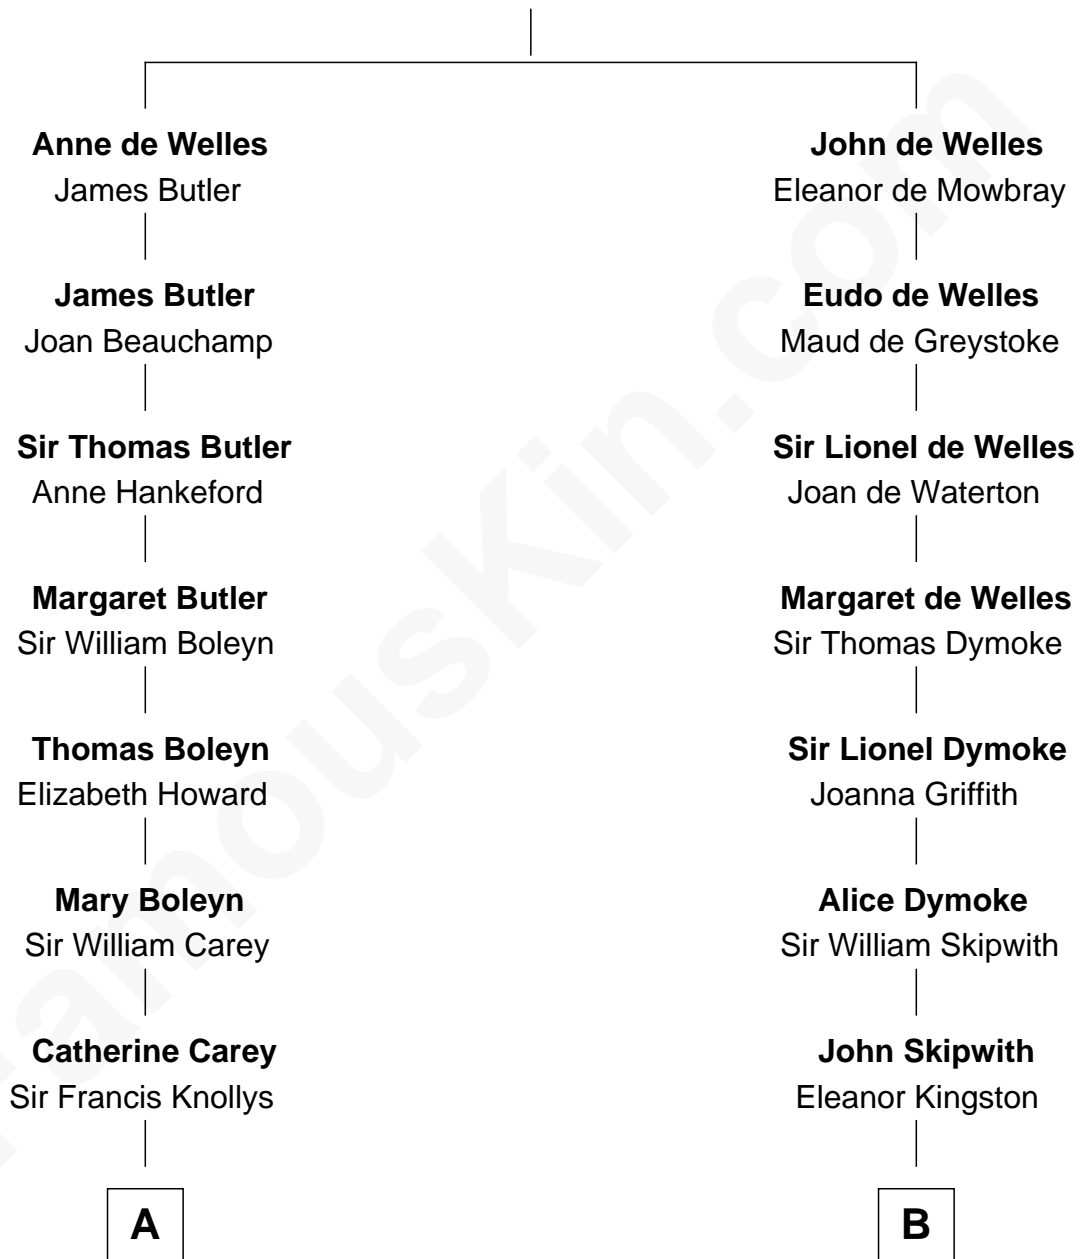

FamousKin.com

Relationship Chart of

Lt. Gen. James Brudenell

Leader of the "Charge of the Light Brigade"

15th cousin 4 times removed of

Paget Brewster

TV Actress

John de Welles

Maud de Roos

C

Joan Ryerson

George Washington Wales Brewster

Galen Brewster

Hathaway Tew

Paget Brewster

TV Actress