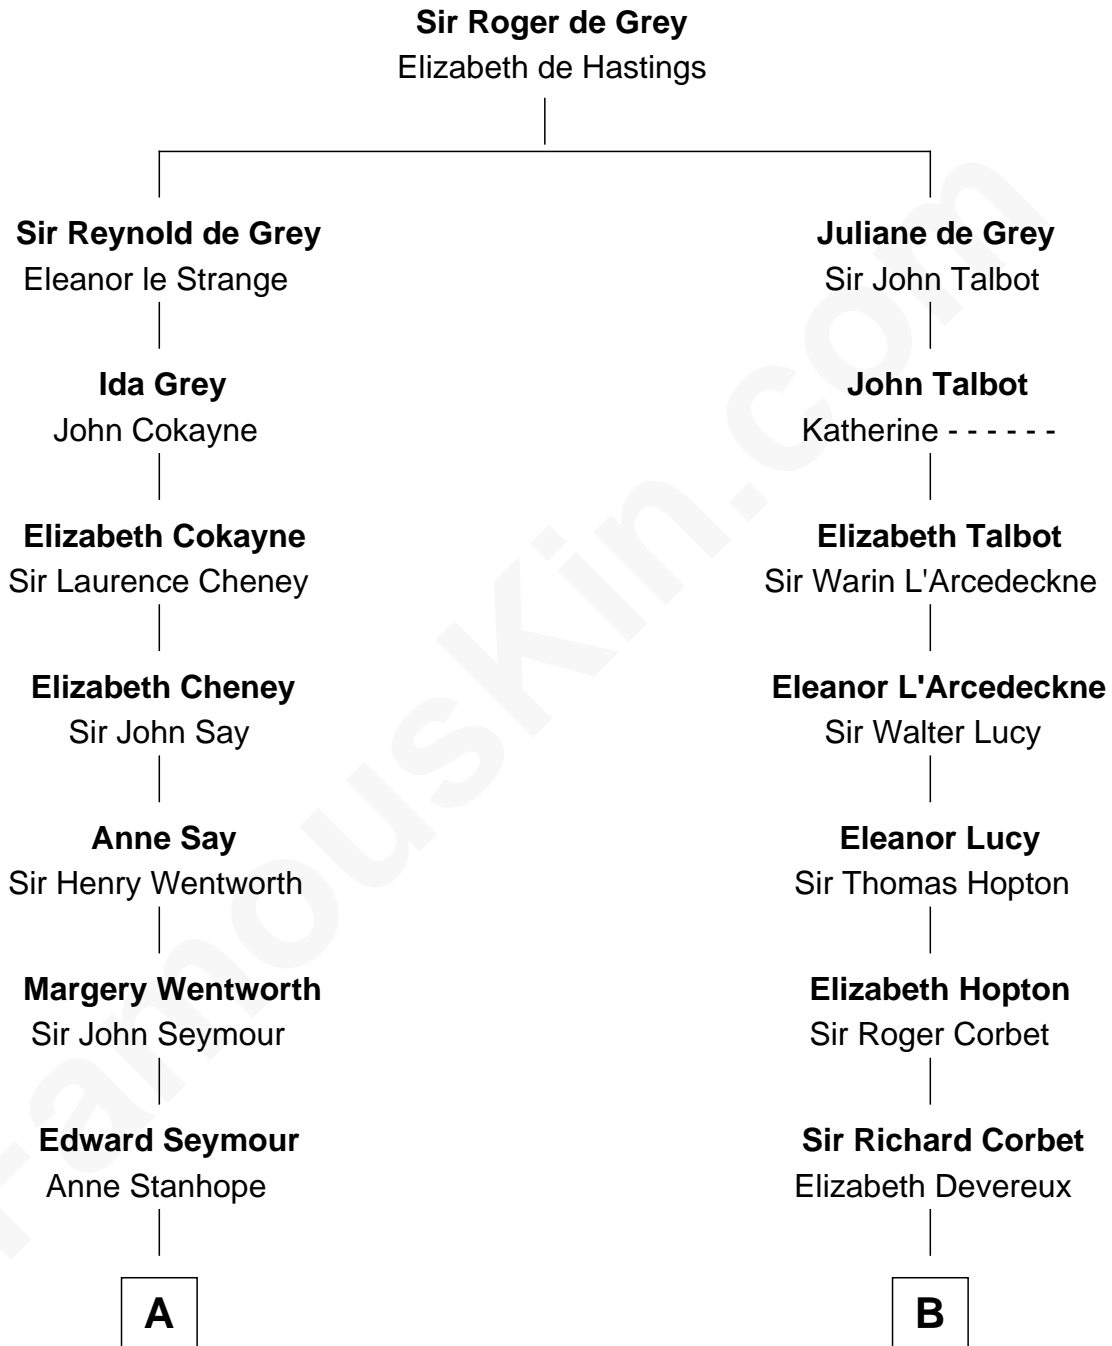

FamousKin.com Relationship Chart of

Lt. Gen. James Brudenell

Leader of the "Charge of the Light Brigade"

15th cousin 6 times removed of

John Foster Dulles

52nd U.S. Secretary of State

C

Joanna Leffingwell

Charles Lathrop

Harriet Wadsworth Lathrop

Rev. Miron Winslow

Harriet Lathrop Winslow

Rev. John Welsh Dulles

Allen Macy Dulles

Edith Foster

John Foster Dulles

52nd U.S. Secretary of State