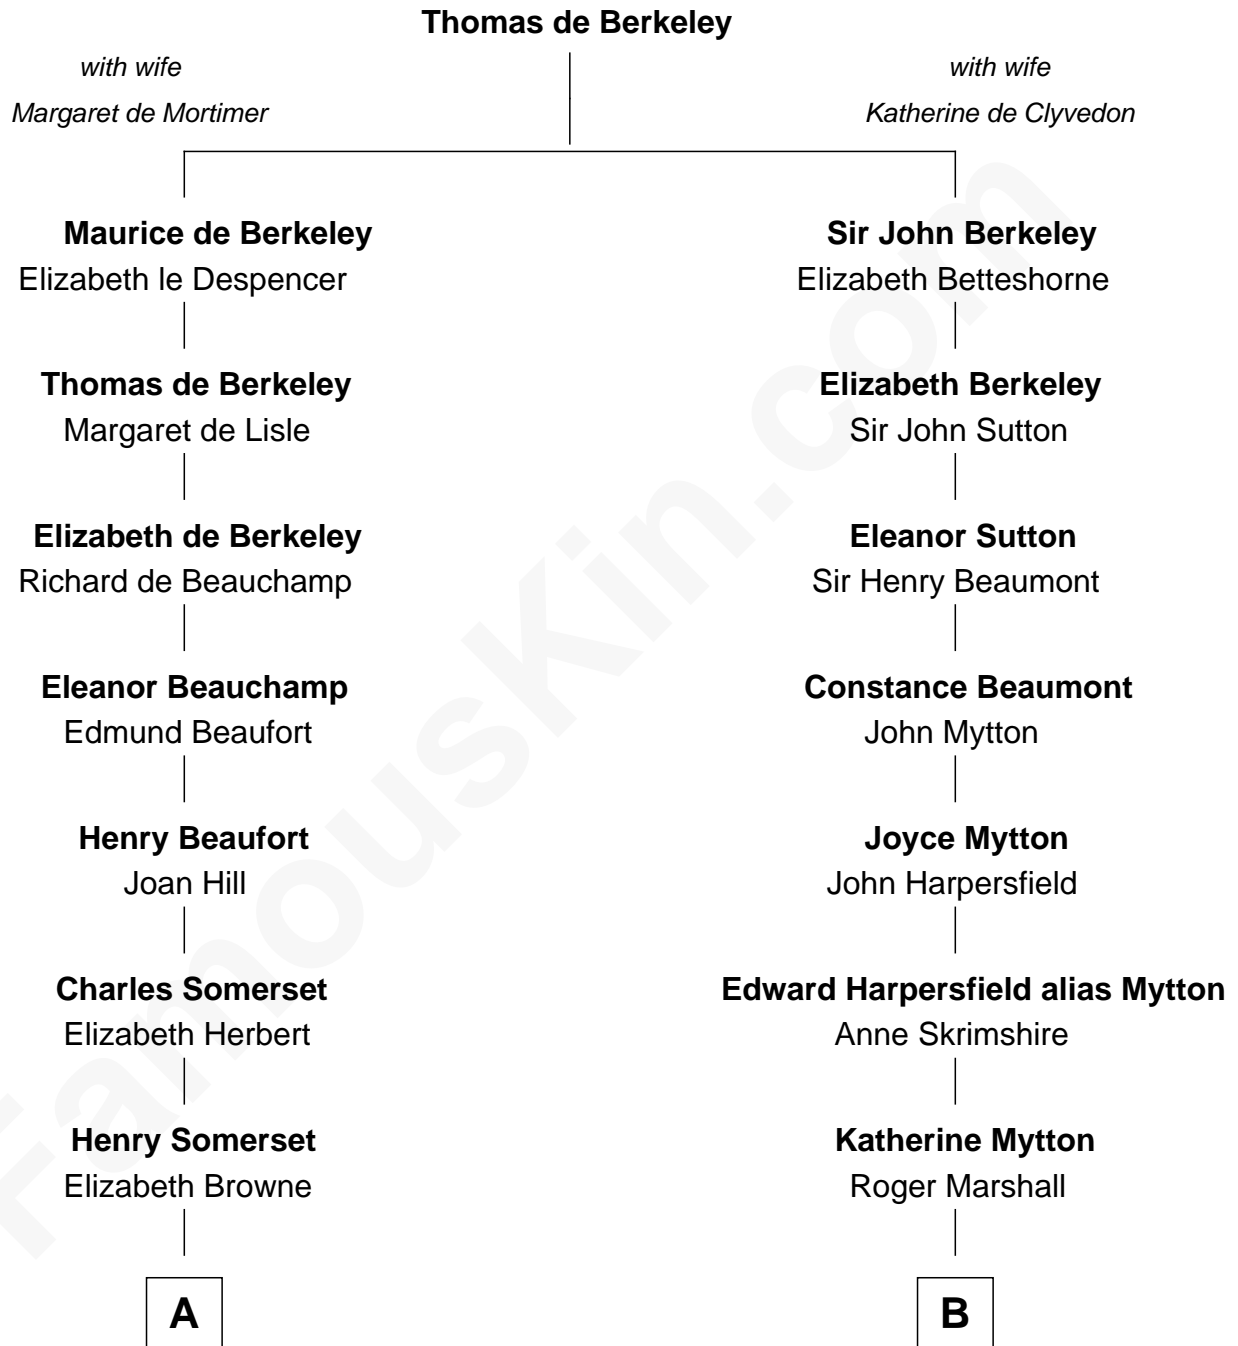

FamousKin.com Relationship Chart of

Lt. Gen. James Brudenell

Leader of the "Charge of the Light Brigade"

16th cousin 3 times removed of

Chevy Chase

Comedian, Actor and Writer

C

Edward Leigh Chase

Mabel Penrose Tinsley

Edward Tinsley Chase

Cathalene Parker Browning

Chevy Chase

Comedian, Actor and Writer

FamousKin.com