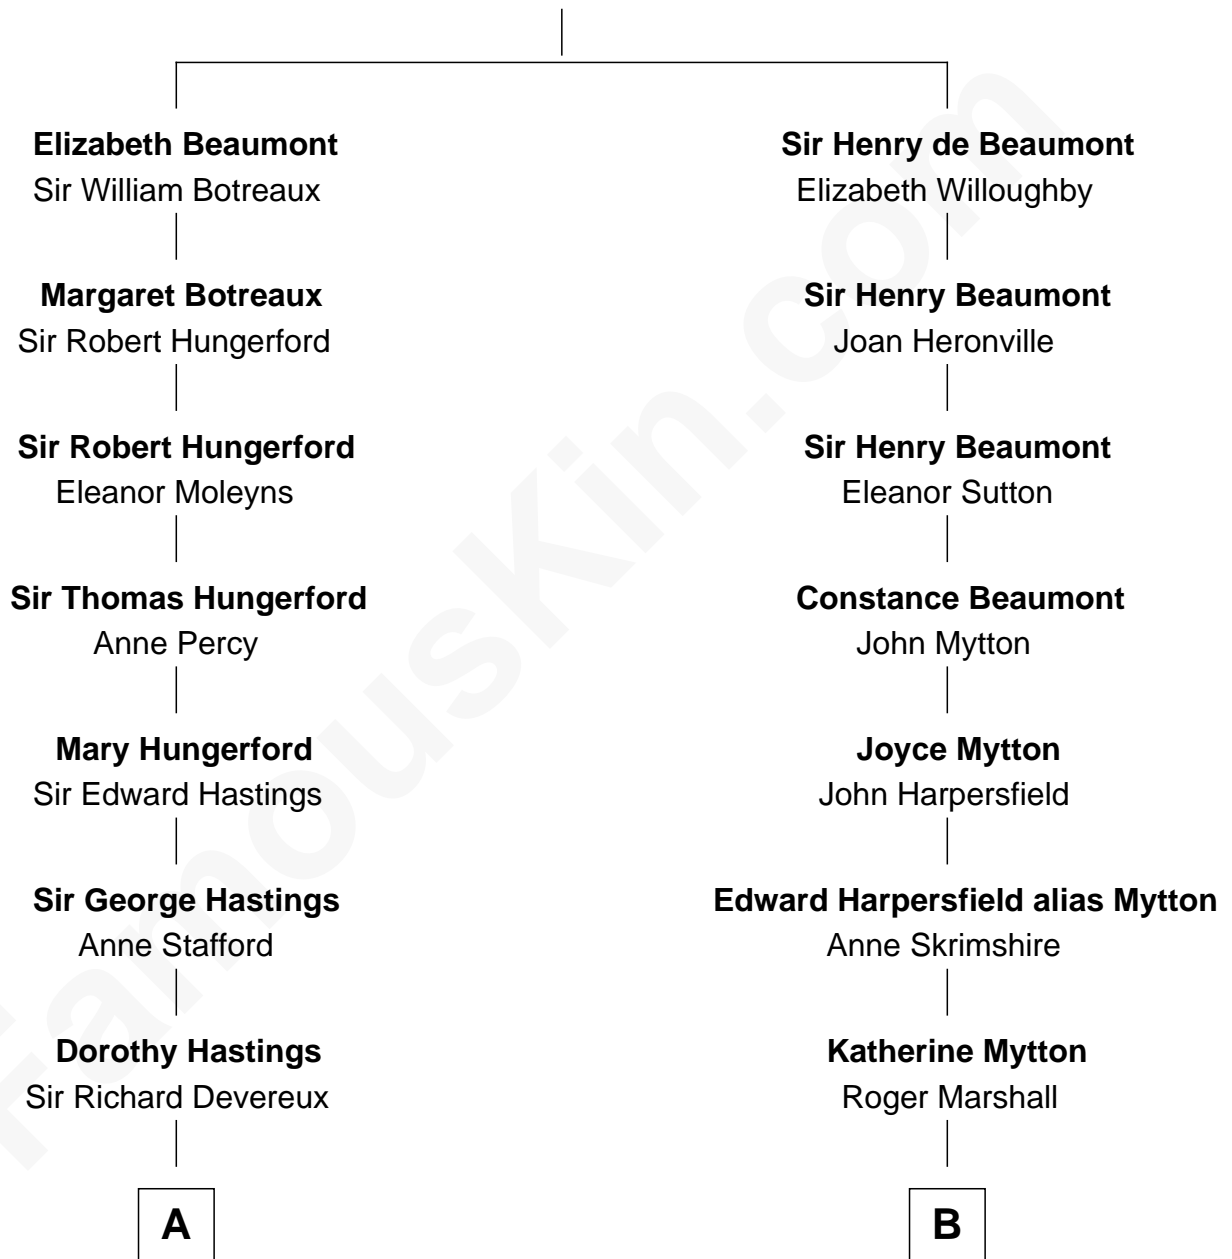

FamousKin.com

Relationship Chart of

Lt. Gen. James Brudenell

Leader of the "Charge of the Light Brigade"

15th cousin 4 times removed of

Chevy Chase

Comedian, Actor and Writer

Sir John de Beaumont
Katherine de Everingham

C

Edward Leigh Chase

Mabel Penrose Tinsley

Edward Tinsley Chase

Cathalene Parker Browning

Chevy Chase

Comedian, Actor and Writer