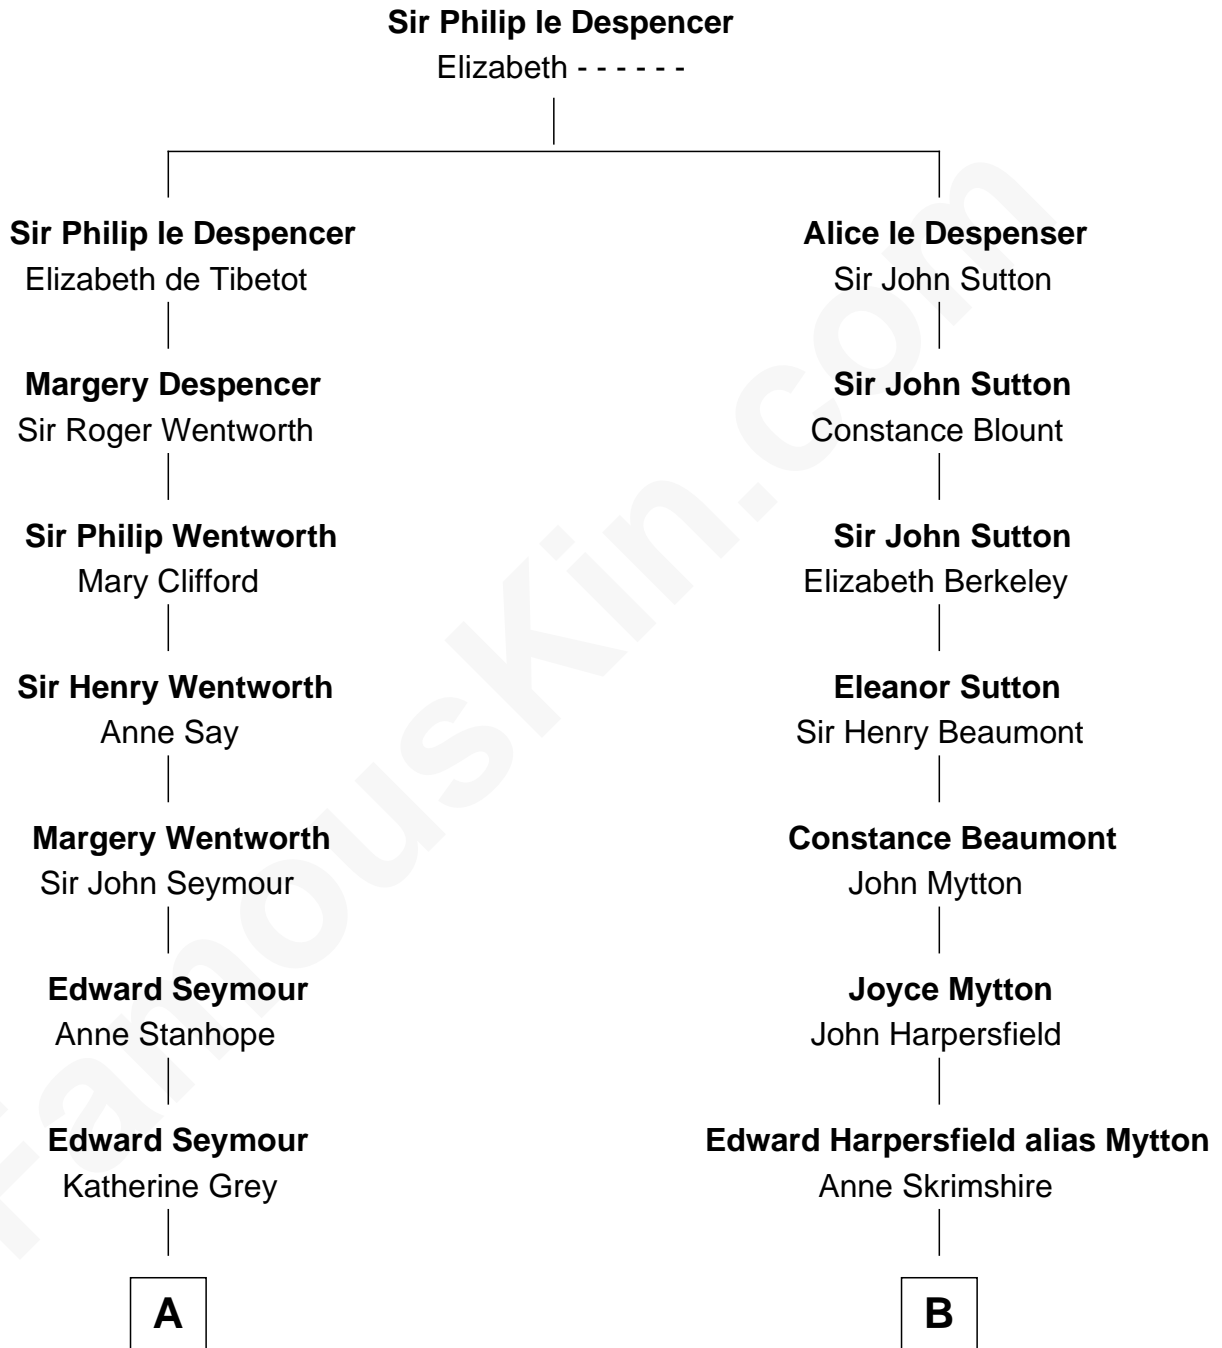

## Relationship Chart of

**Lt. Gen. James Brudenell**

*Leader of the "Charge of the Light Brigade"*

14th cousin 6 times removed of

**Chevy Chase**

*Comedian, Actor and Writer*

**C**

**Grace Metcalfe**

Charles Denison Chase

**Edward Leigh Chase**

Mabel Penrose Tinsley

**Edward Tinsley Chase**

Cathalene Parker Browning

**Chevy Chase**

*Comedian, Actor and Writer*